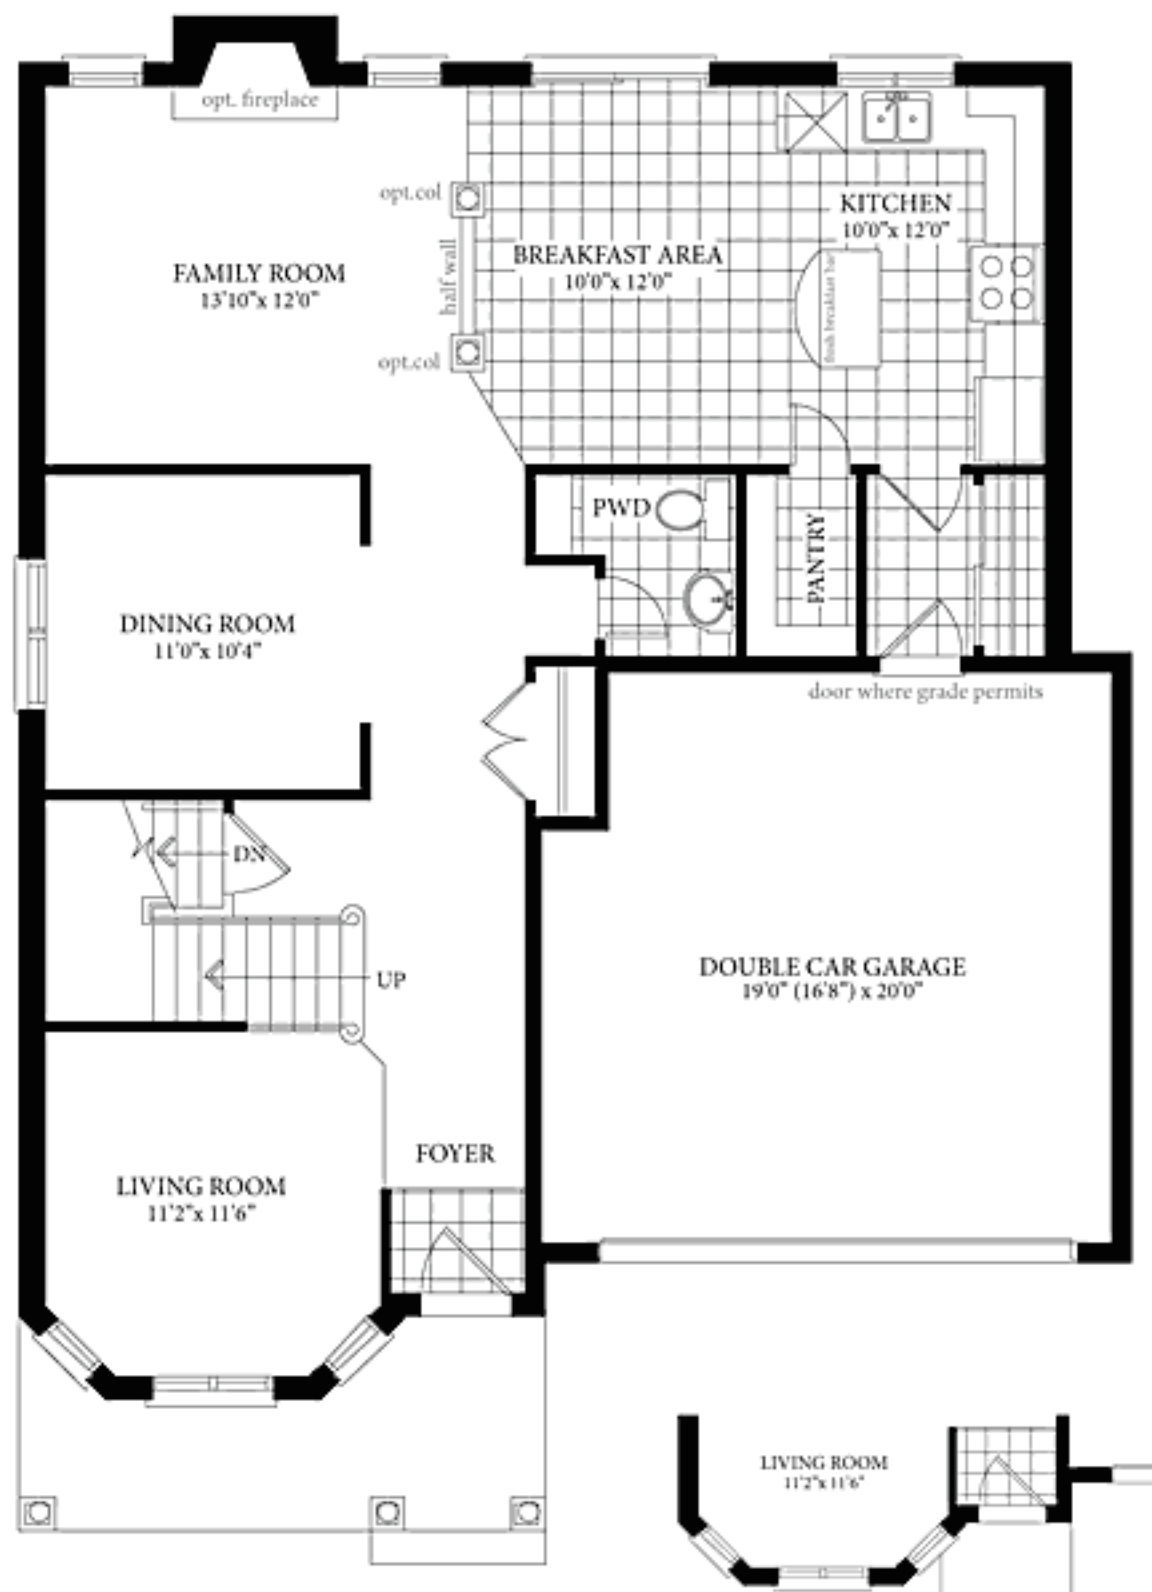

The Cabot

2,375 SQ.FT.

Second Floor