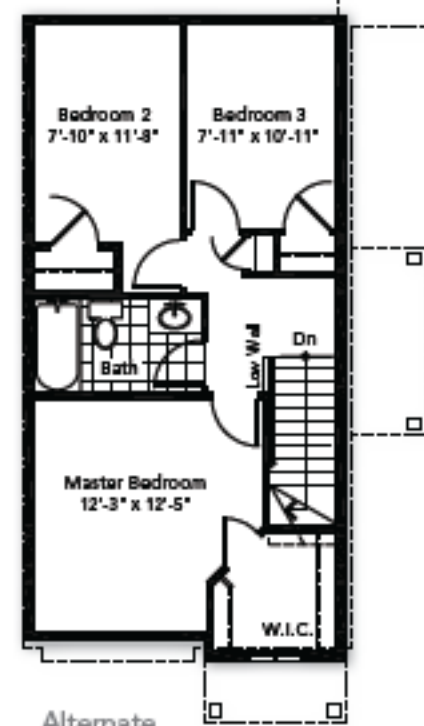

The Azurean • 1171 sq.ft.

Ground Floor

Basement

Second Floor

Alternate Second Floor