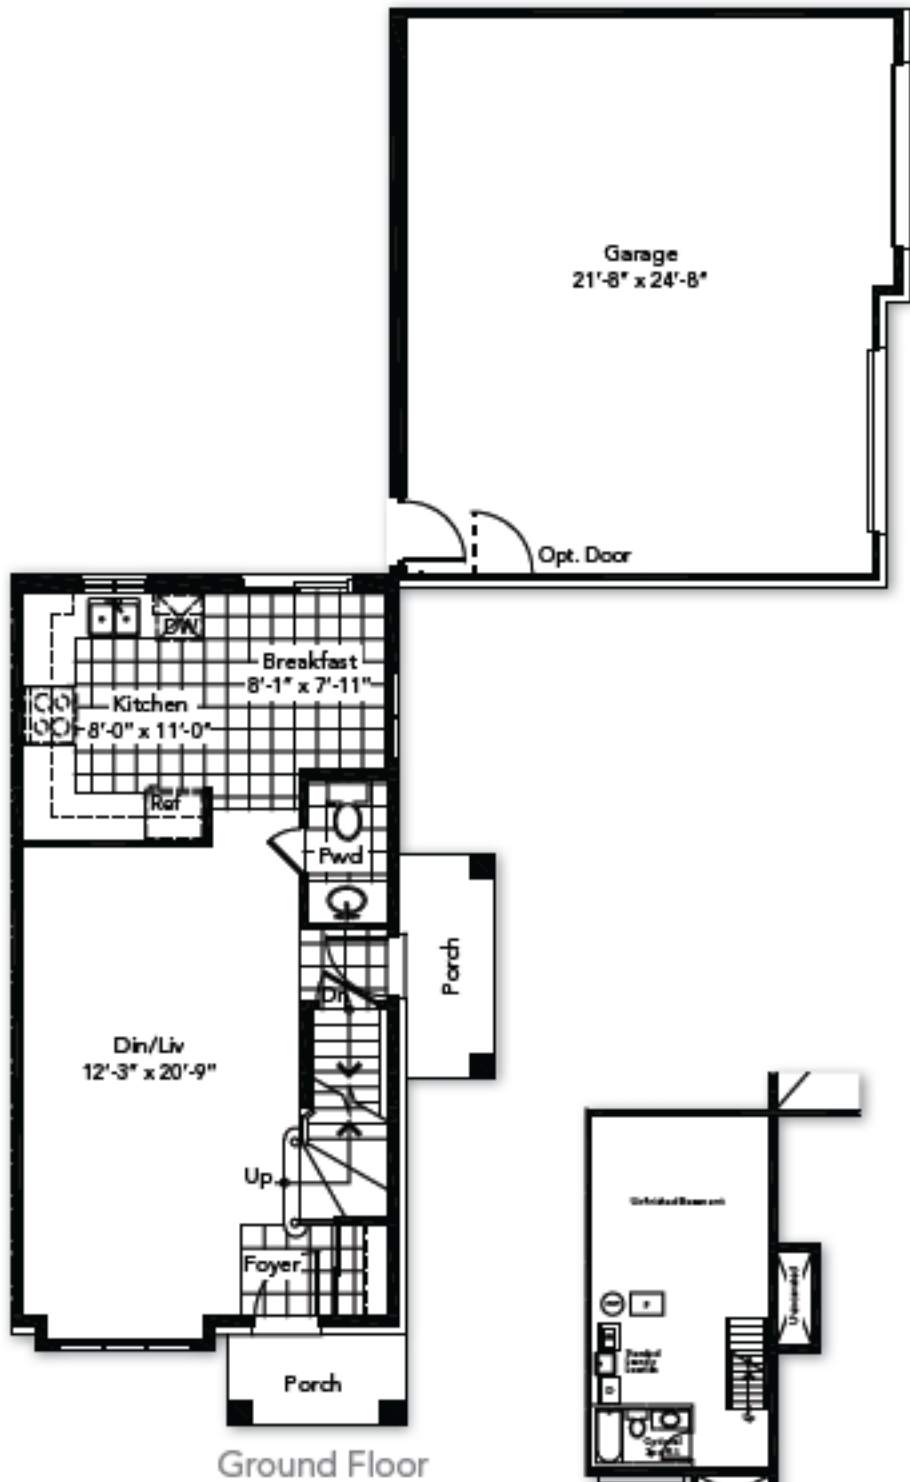

The Azurean • 1171 sq.ft.

Ground Floor

Basement

Second Floor

Alternate Second Floor