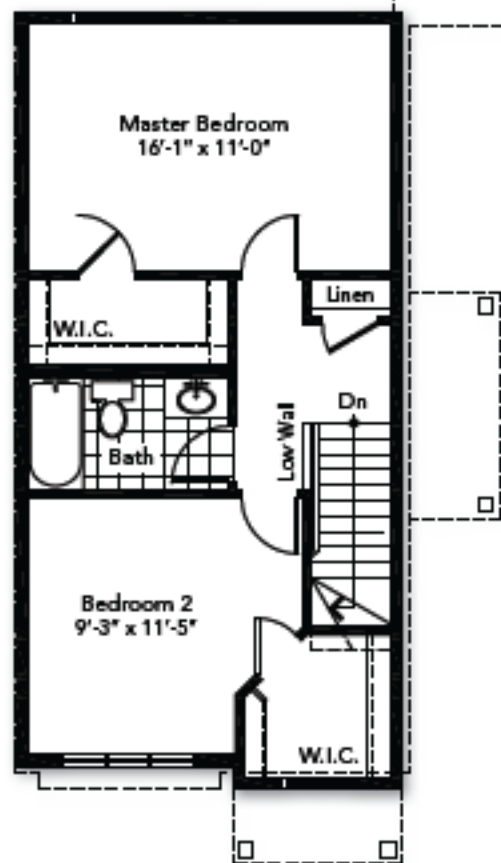

The Azurean • 1171 sq.ft.

Ground Floor

Basement

Second Floor

Alternate Second Floor