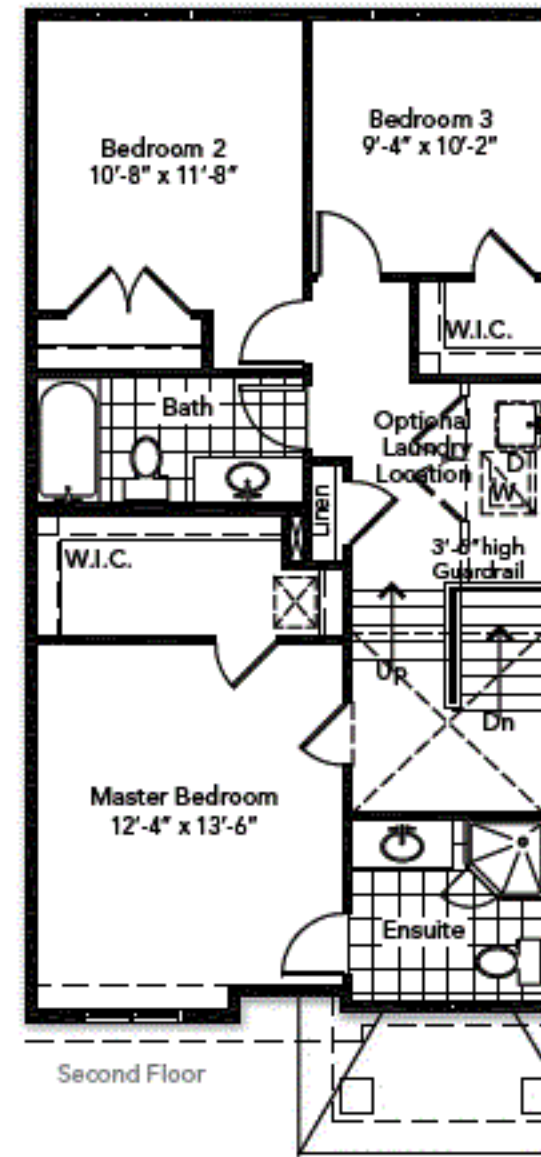

The Cerulean • 1482 sq.ft.

Partial Ground Floor Plan - Unit C2E1

Partial Ground Floor Plan - Unit C2E1