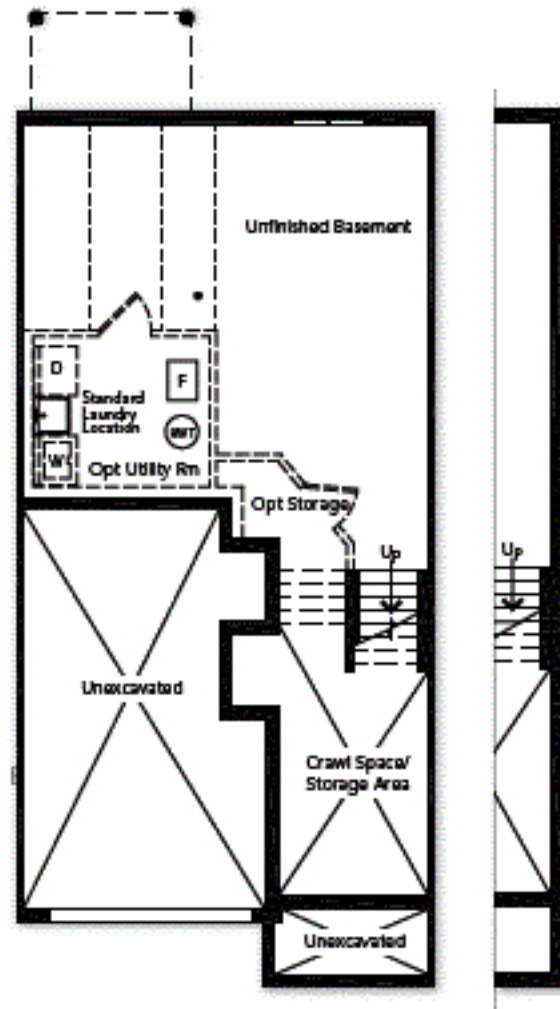

The Cerulean • 1482 sq.ft.

Partial Ground Floor Plan - Unit C2E1

Partial Ground Floor Plan - Unit C2E1