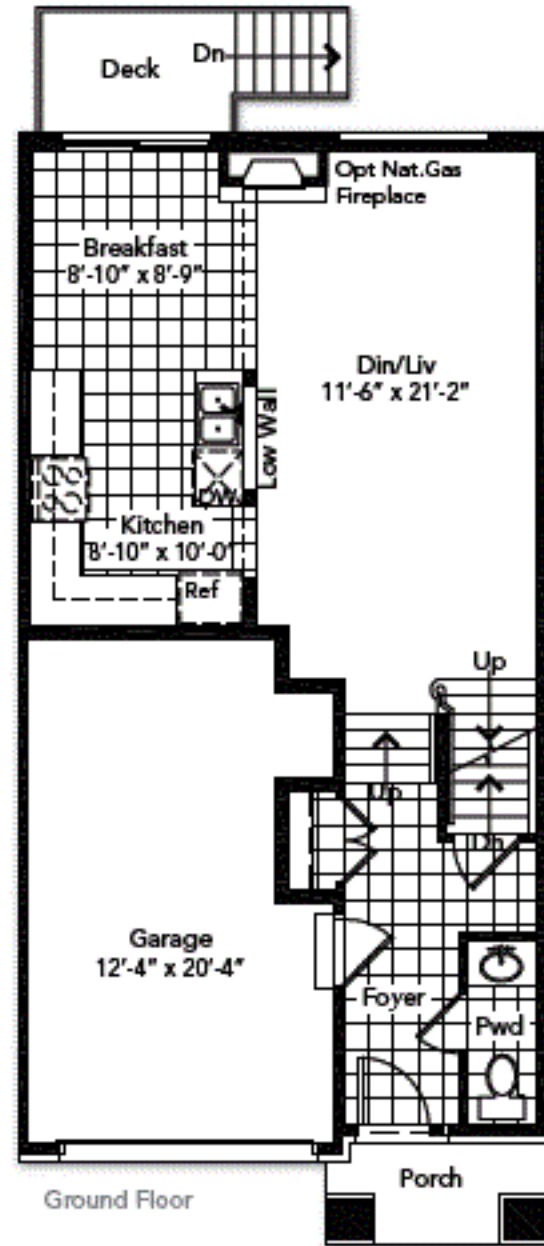

The Cerulean • 1482 sq.ft.

Partial Ground Floor Plan - Unit C2E1

Partial Ground Floor Plan - Unit C2E1