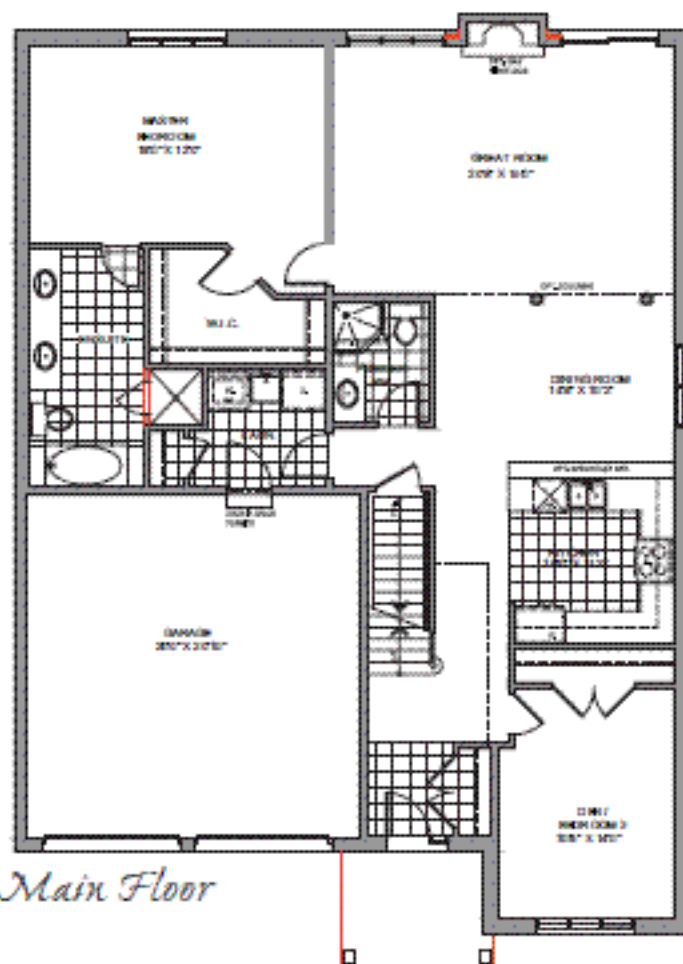

The Cherryridge • 2,114 sq.ft.

Main Floor

Second Floor
4 Bedroom Plan

Second Floor
Loft Plan