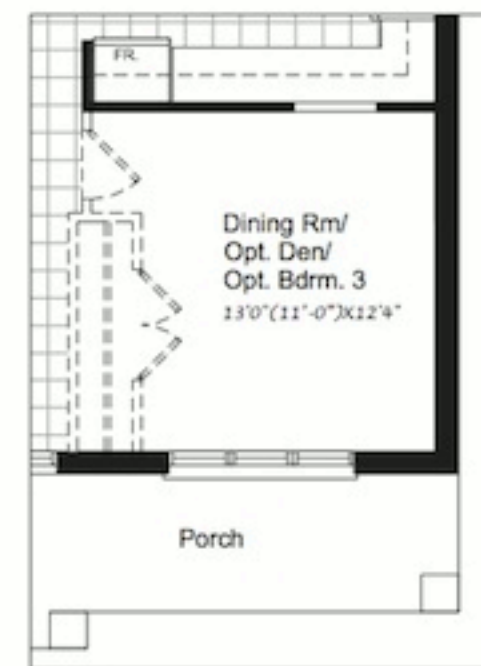

*The Mapleridge • 1,660 sq.ft.*

Marz Homes takes great attention to building the most functional home possible and may have modified some elements not detailed in this brochure. Please consult our agent in regards to any alterations. Elevations vary by unit selections. Please verify with sales representatives. Elevations are artist concepts. E&OE.