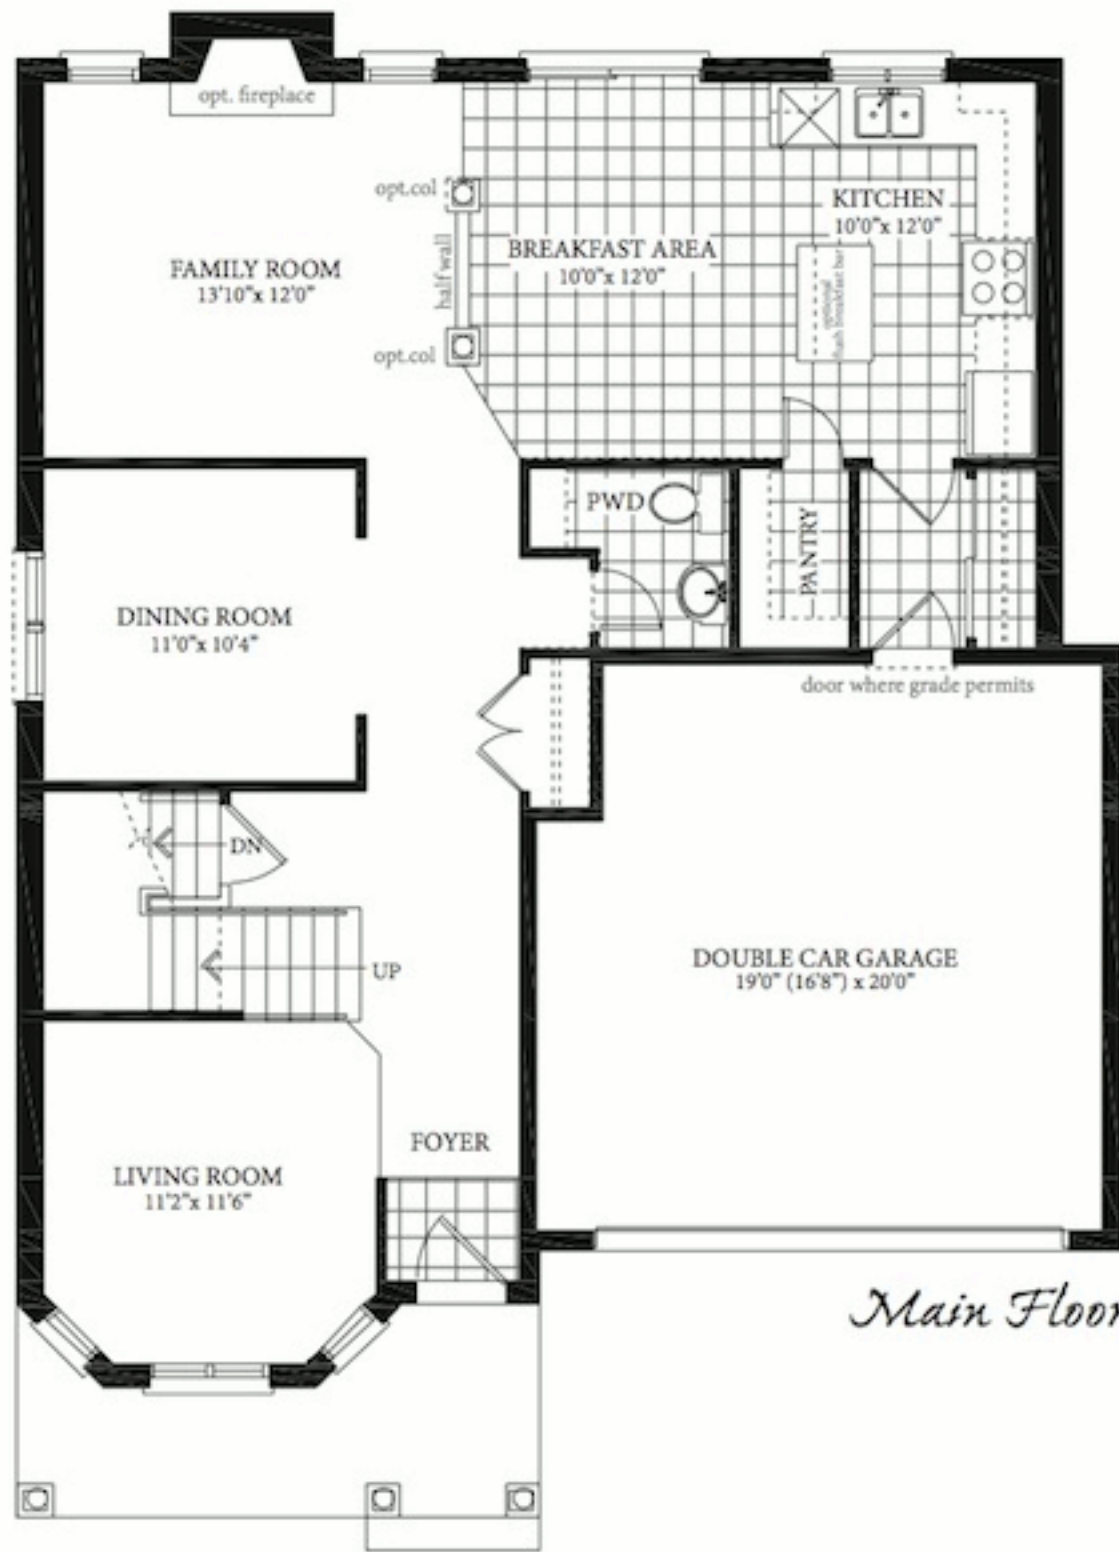

*The Cabot • 2,375 sq.ft.*

*Main Floor*

*Second Floor*

Marz Homes takes great attention to building the most functional home possible and may have modified some elements not detailed in this brochure. Please consult our agent in regards to any alterations. Elevations vary by unit selections. Please verify with sales representatives. Elevations are artist concepts. E.&O.E.