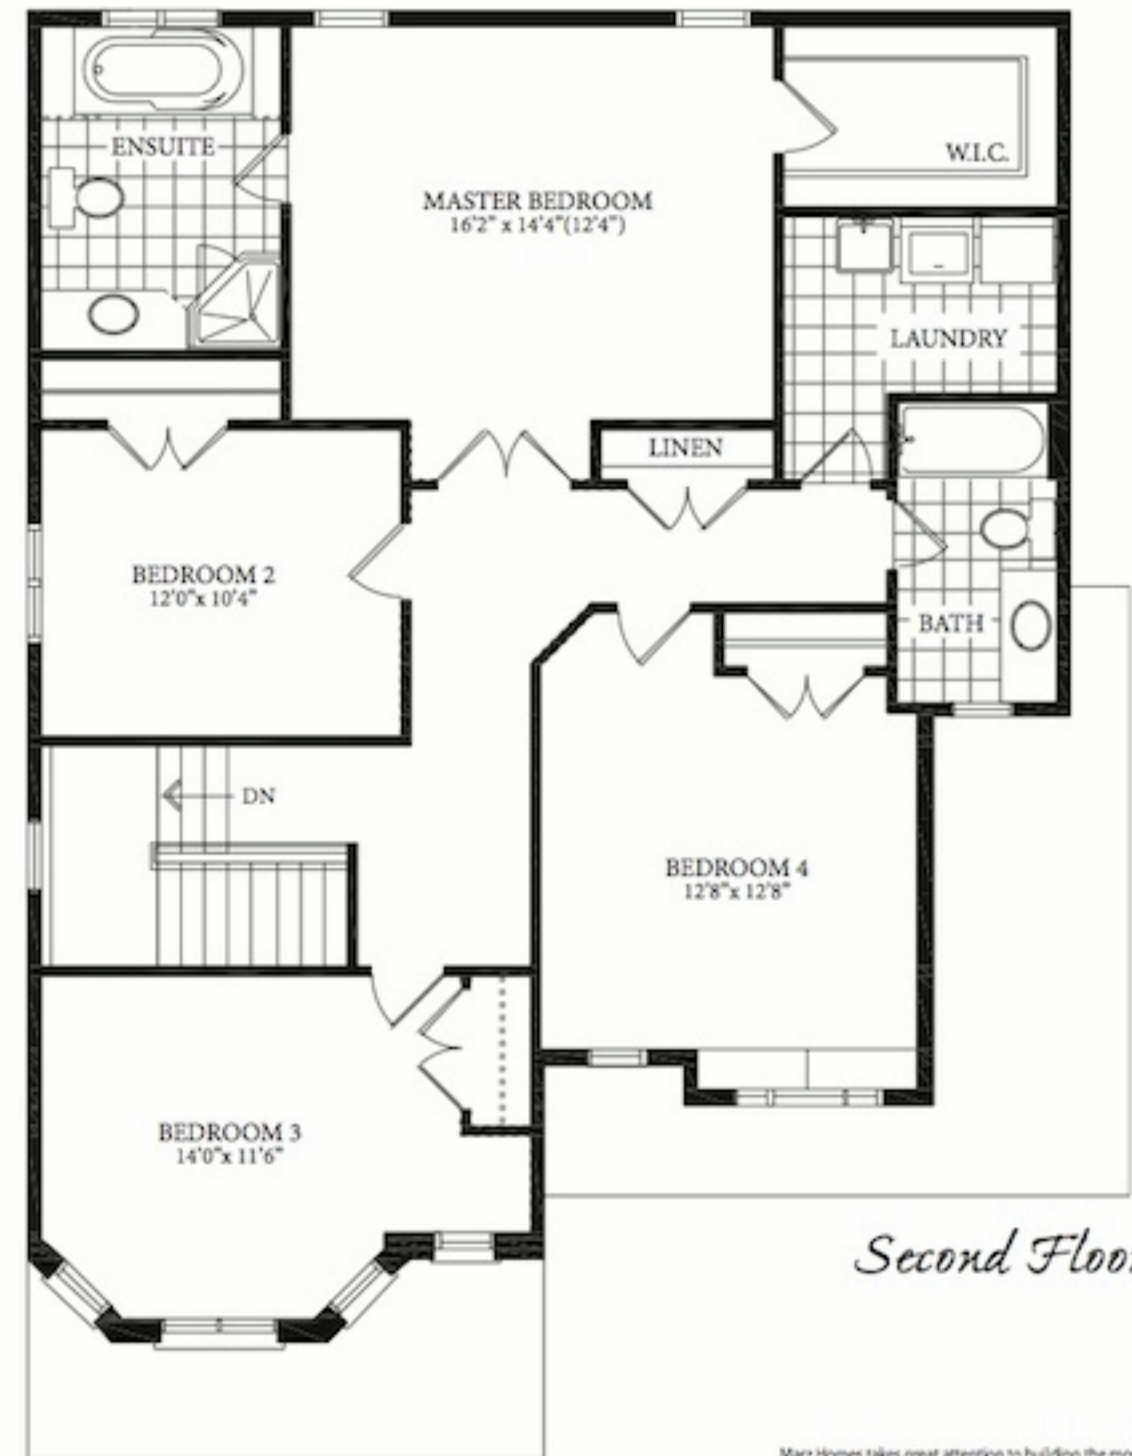

*The Cabot • 2,375 sq.ft.*

*Main Floor*

*Second Floor*

Marz Homes takes great attention to building the most functional home possible and may have modified some elements not detailed in this brochure. Please consult our agent in regards to any alterations. Elevations vary by unit selections. Please verify with sales representatives. Elevations are artist concepts. E.&O.E.