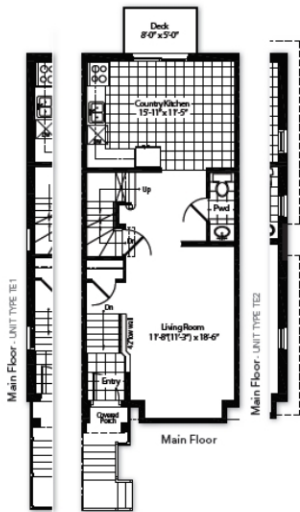

THE THORNWOOD • 1,532 sq.ft.
Unit Type T

The Way Home Should Be