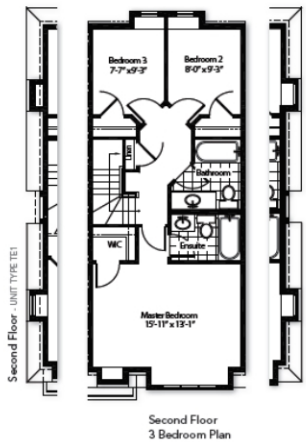

THE THORNWOOD • 1,532 sq.ft.
Unit Type T

The Way Home Should Be