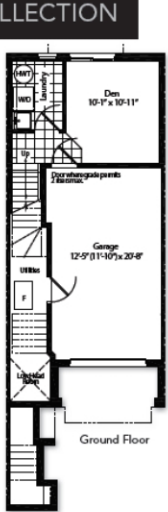

THE THORNWOOD • 1,532 sq.ft.
Unit Type T

The Way Home Should Be