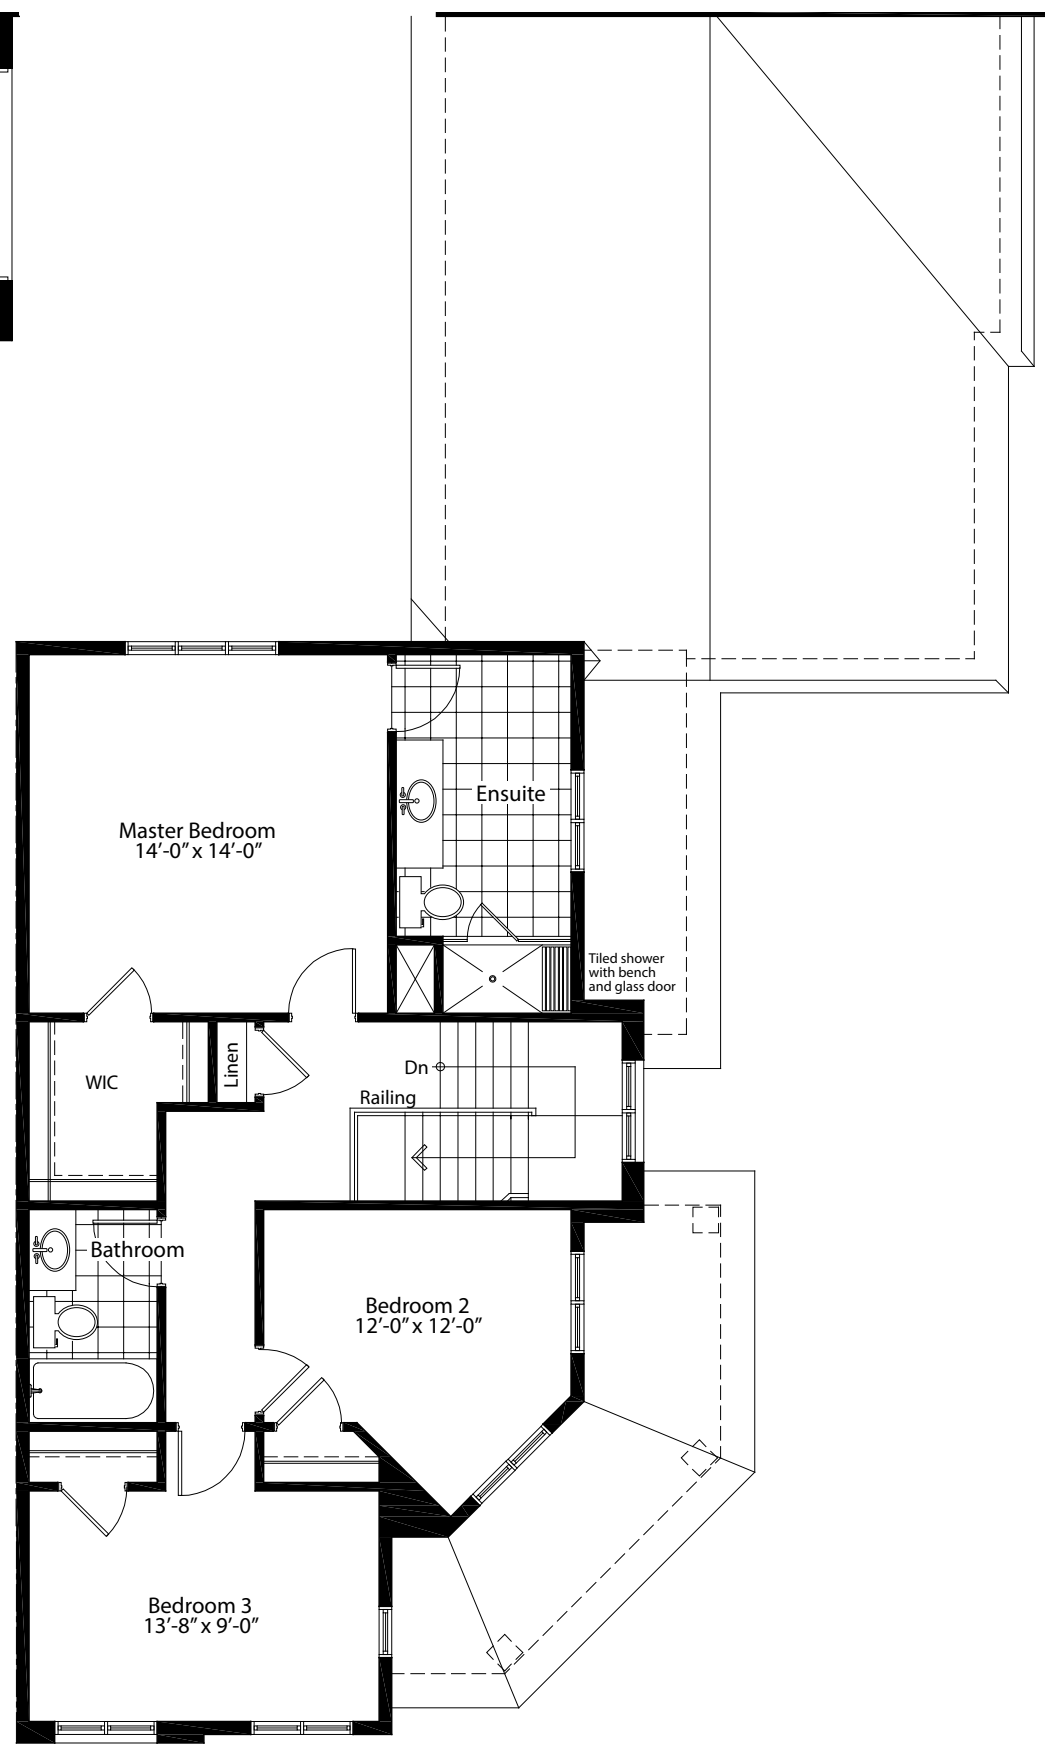

The AZUREAN • 1,854 sq.ft. - Unit Type A

All elevations are artist concepts. Floor plans are drawn to scale however Marz Homes reserves the right to make changes. Please refer to display board or ask sales representative for alternate floor plan elevation treatment. E.&O.E

MAIN FLOOR

SECOND FLOOR