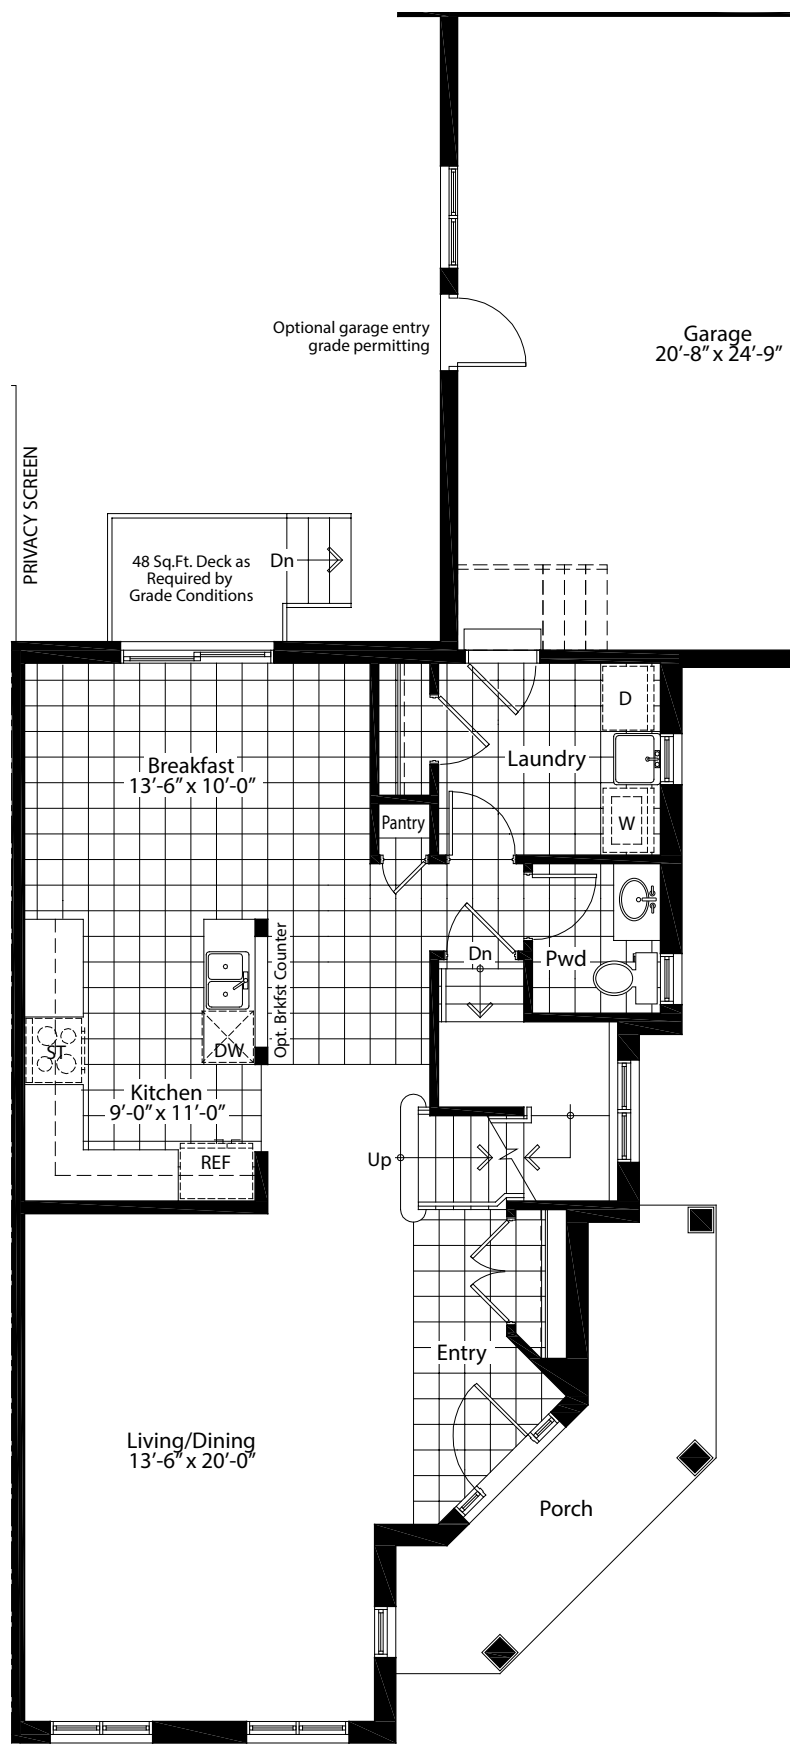

The AZUREAN • 1,854 sq.ft. - Unit Type A

All elevations are artist concepts. Floor plans are drawn to scale however Marz Homes reserves the right to make changes. Please refer to display board or ask sales representative for alternate floor plan elevation treatment. E.&O.E

MAIN FLOOR

SECOND FLOOR