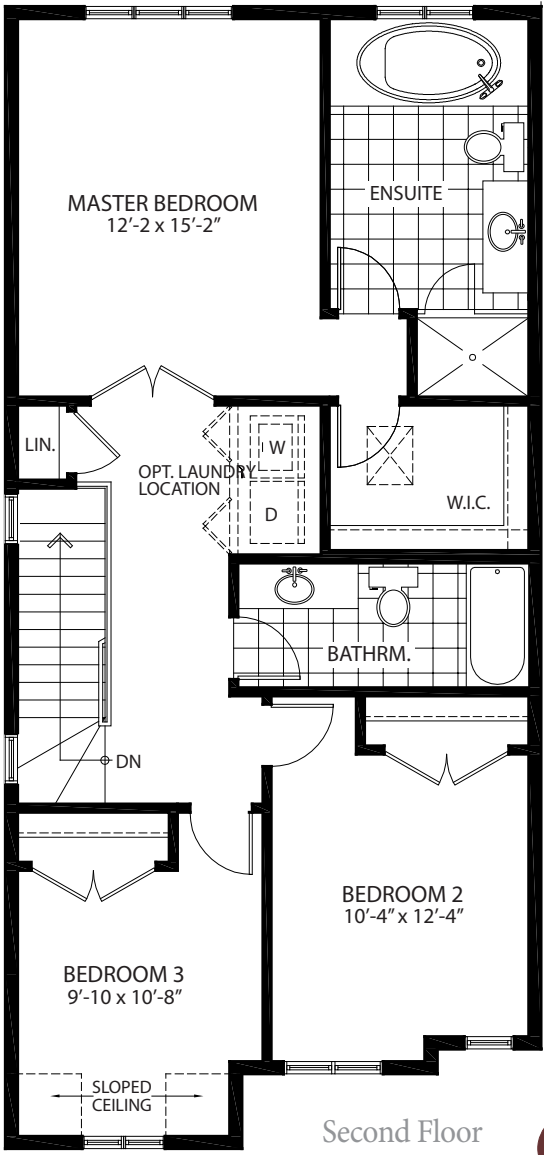

The Beaufort • 1,627 SQFT & The Beaufort Two-Storey Town

All elevations are artist concept and some items may vary. Floor plans are drawn to scale. Marz Homes reserves the right to make changes. E.&O.E