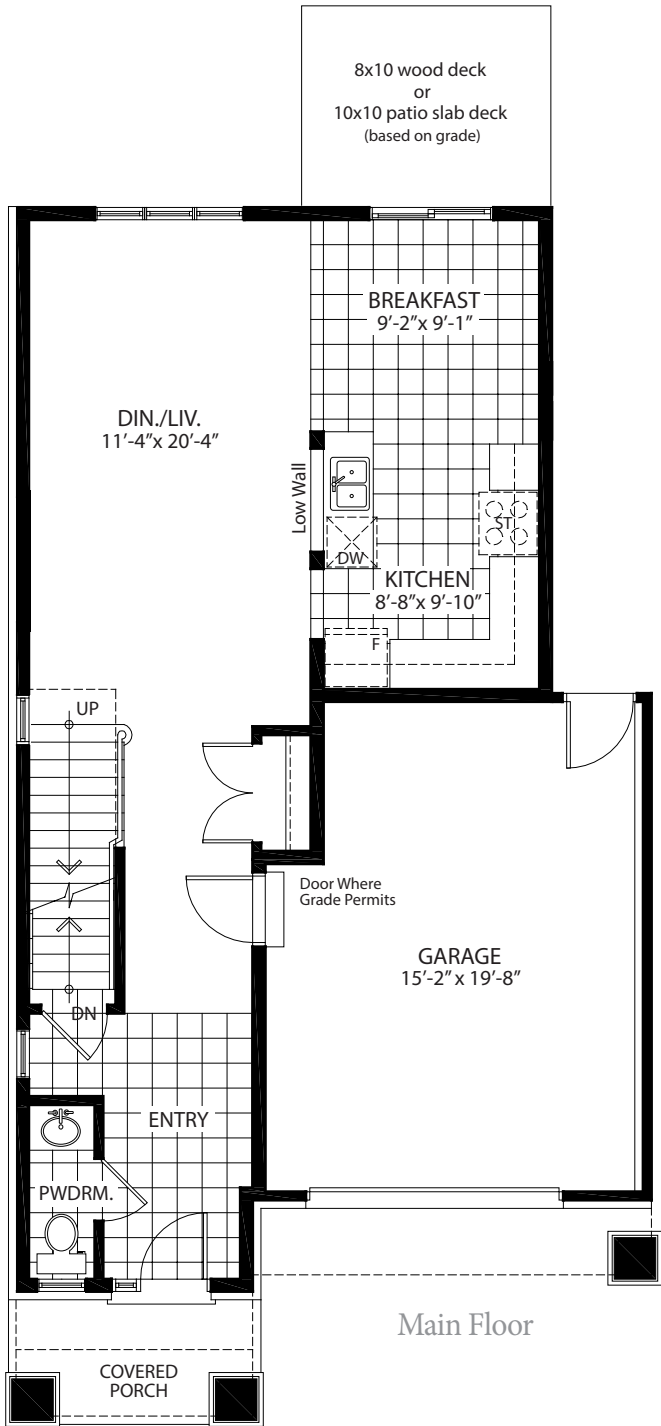

The Beaufort • 1,627 SQFT & The Beaufort Two-Storey Town

All elevations are artist concept and some items may vary. Floor plans are drawn to scale. Marz Homes reserves the right to make changes. E.&O.E