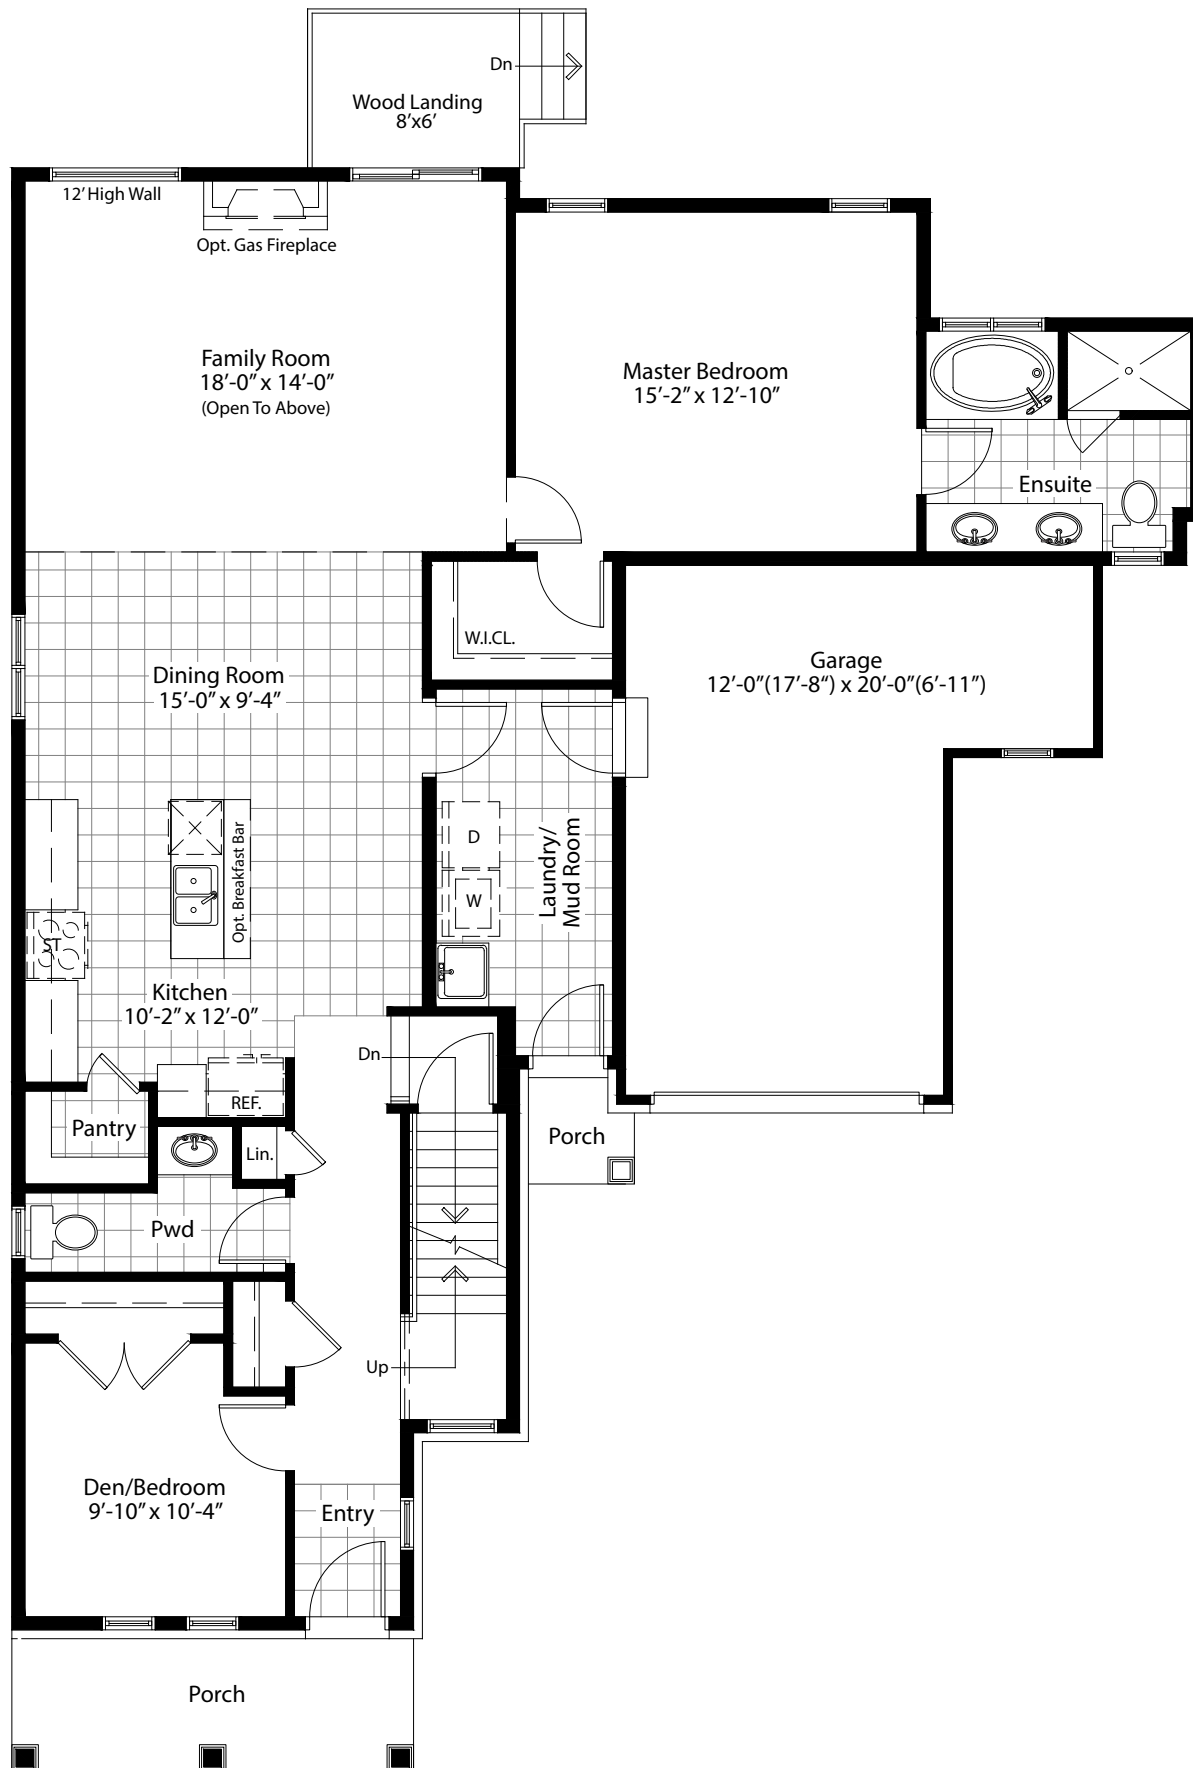

# The Cape May • 2,256 SQFT

Main Floor

Second Floor