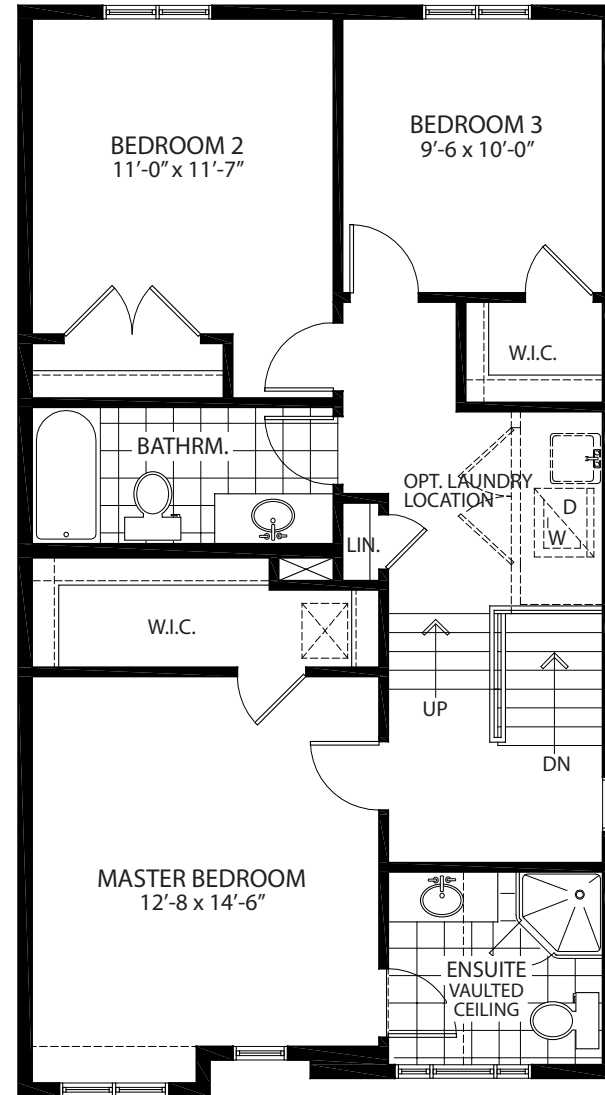

The Cove • 1,496 SQFT & The Cove Two-Storey Town

All elevations are artist concept and some items may vary. Floor plans are drawn to scale. Marz Homes reserves the right to make changes. E.&O.E