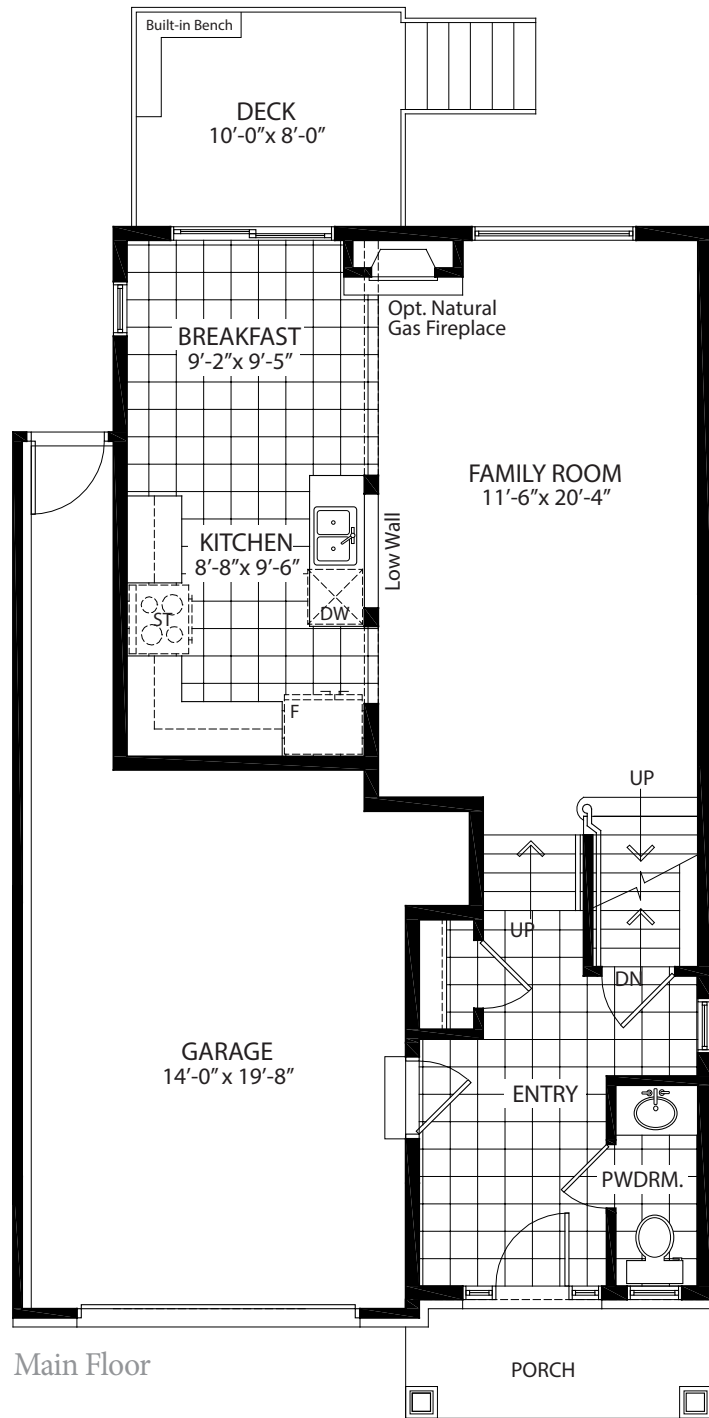

The Cove • 1,496 SQFT & The Cove Two-Storey Town

All elevations are artist concept and some items may vary. Floor plans are drawn to scale. Marz Homes reserves the right to make changes. E.&O.E