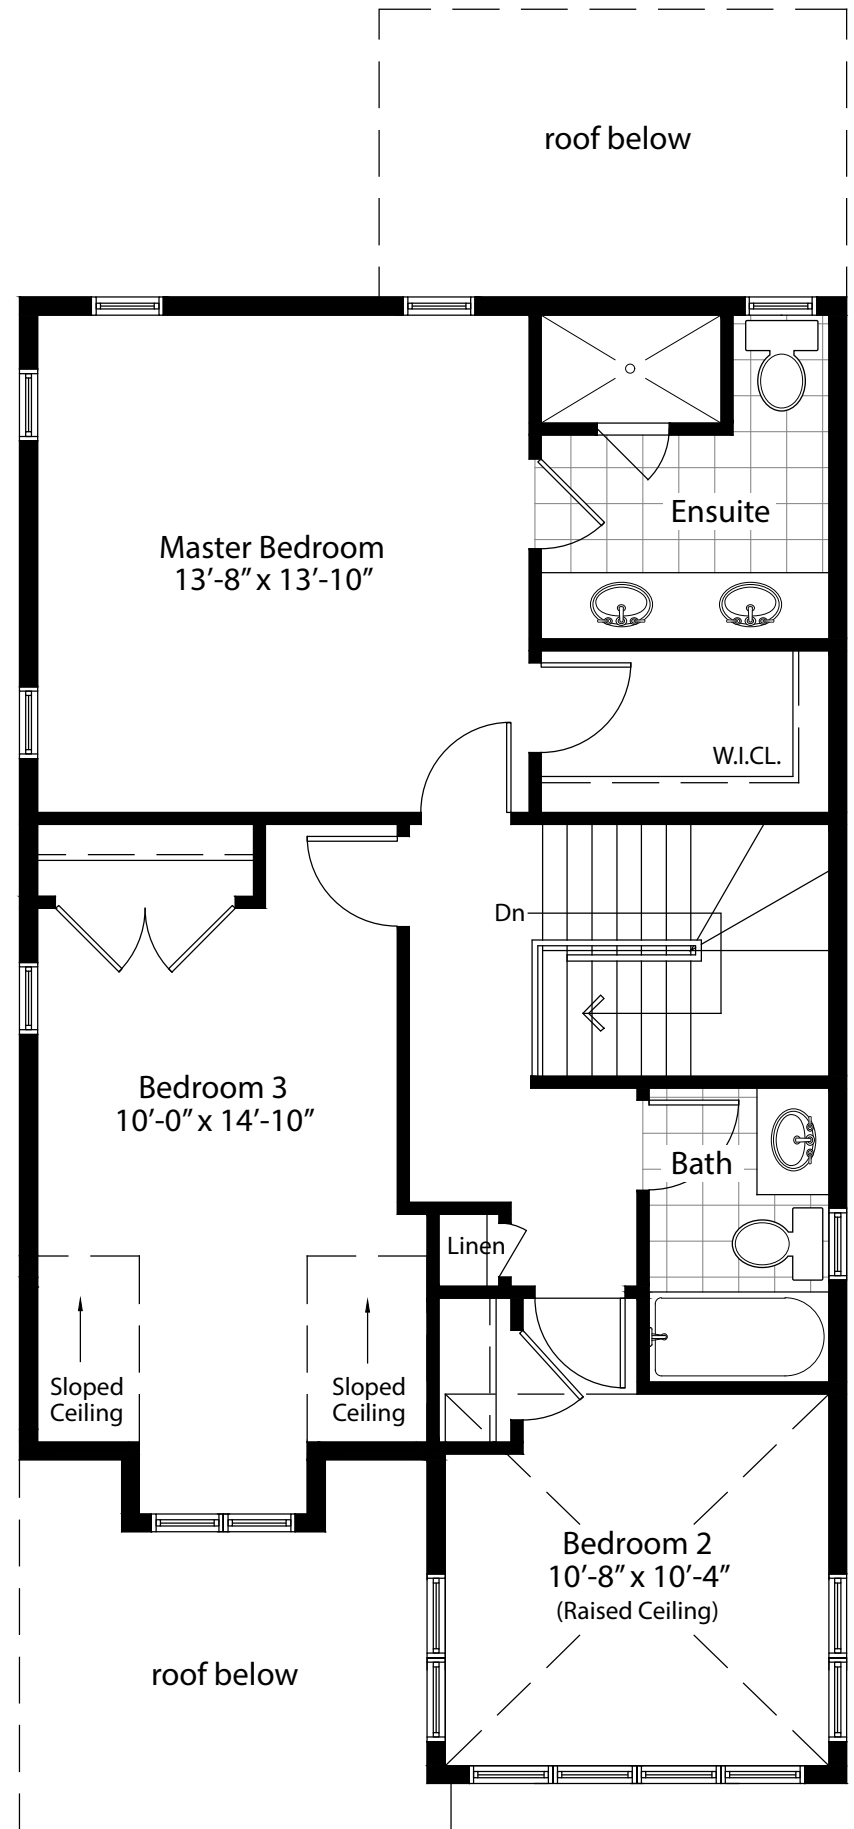

The Del Rey • 1,823 SQFT (includes a 11'-4" x 19'-8" detached garage)

Main Floor

Second Floor