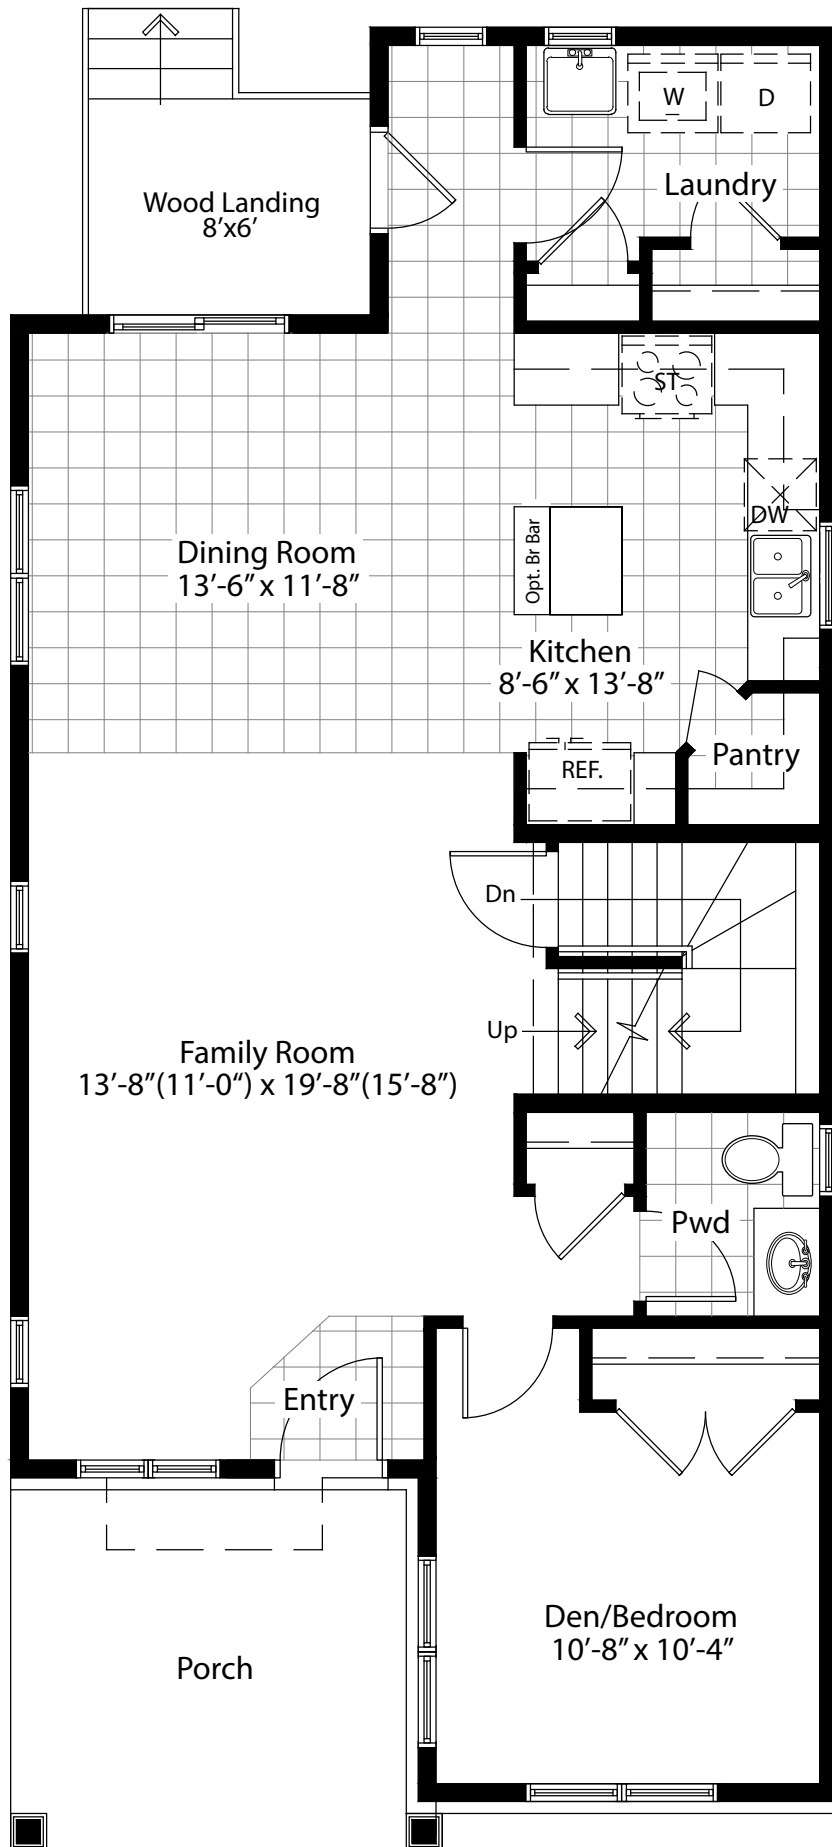

The Del Rey • 1,823 SQFT (includes a 11'-4" x 19'-8" detached garage)

Main Floor

Second Floor