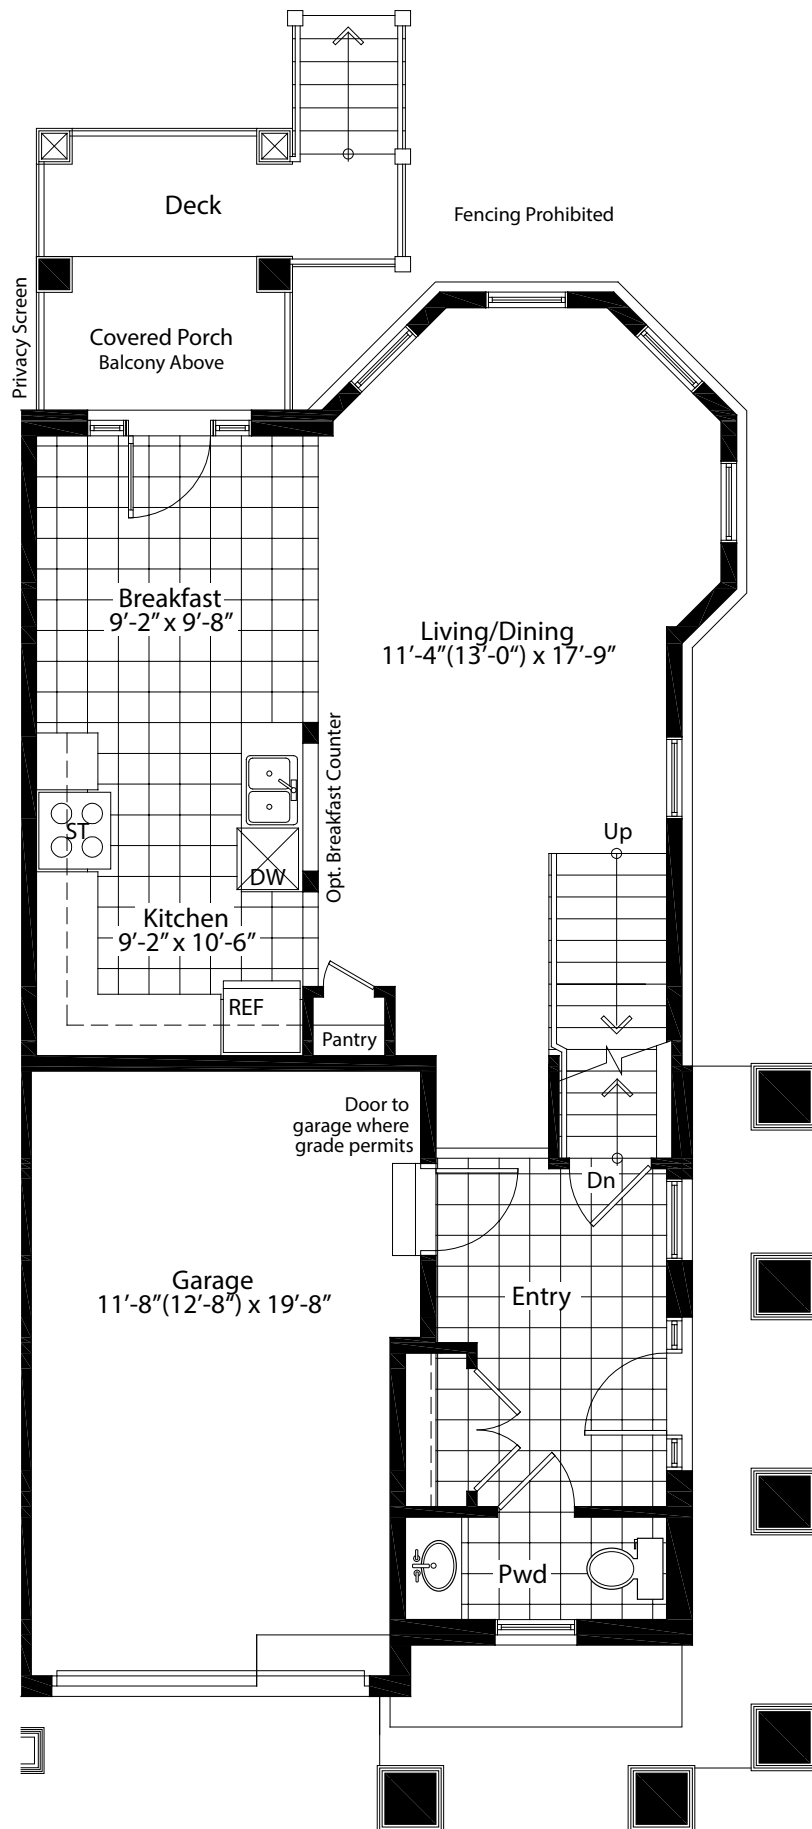

The EMERALD • 1,650 SQ.FT. - Unit Type E

All elevations are artist concepts. Floor plans are drawn to scale however Marz Homes reserves the right to make changes. Please refer to display board or ask sales representative for alternate floor plan elevation treatment. E.&O.E

MAIN FLOOR

SECOND FLOOR