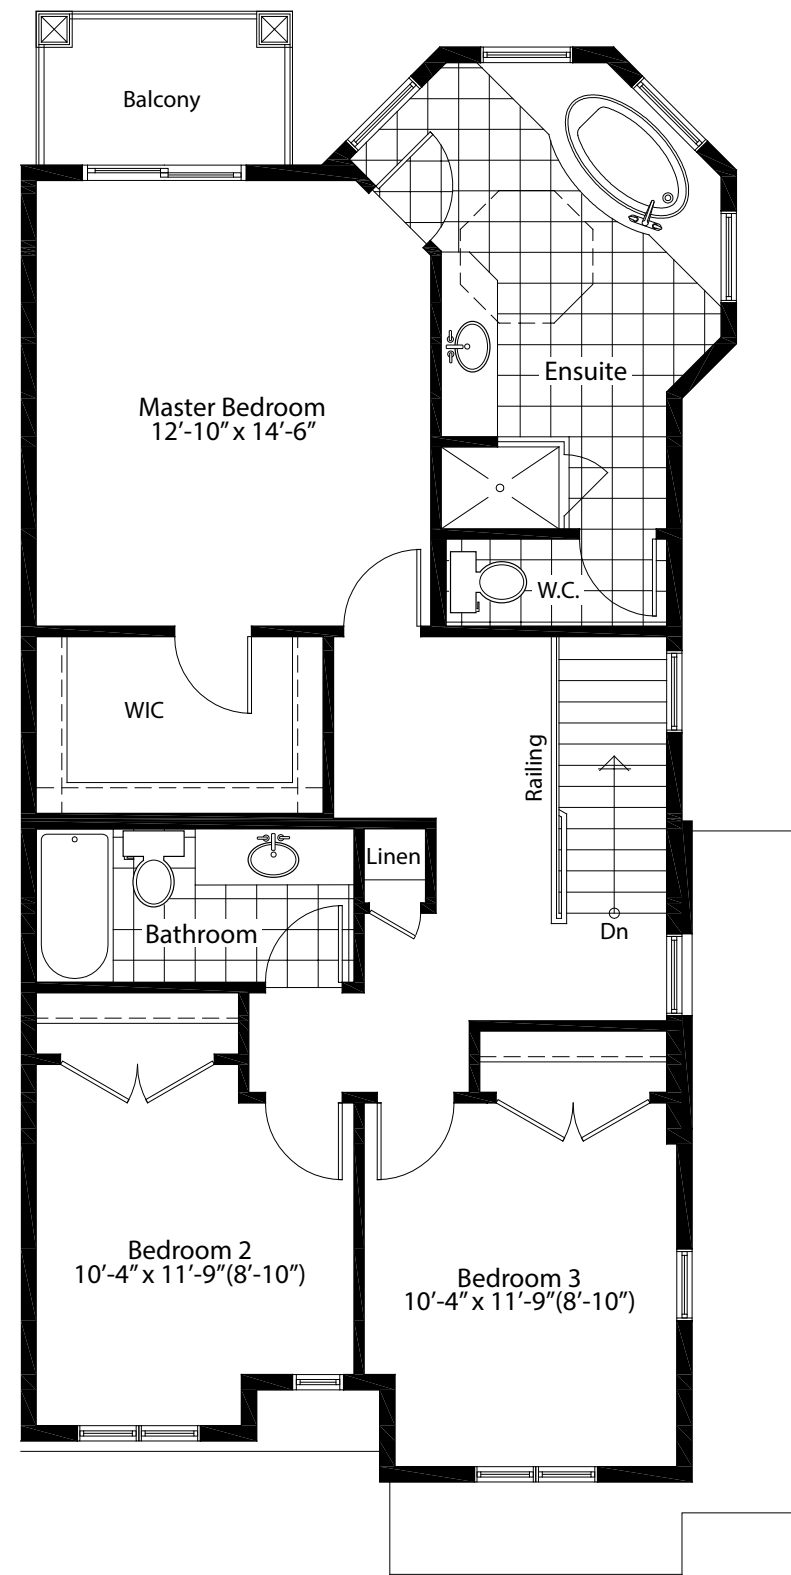

The EMERALD • 1,650 SQ.FT. - Unit Type E

All elevations are artist concepts. Floor plans are drawn to scale however Marz Homes reserves the right to make changes. Please refer to display board or ask sales representative for alternate floor plan elevation treatment. E.&O.E

MAIN FLOOR

SECOND FLOOR