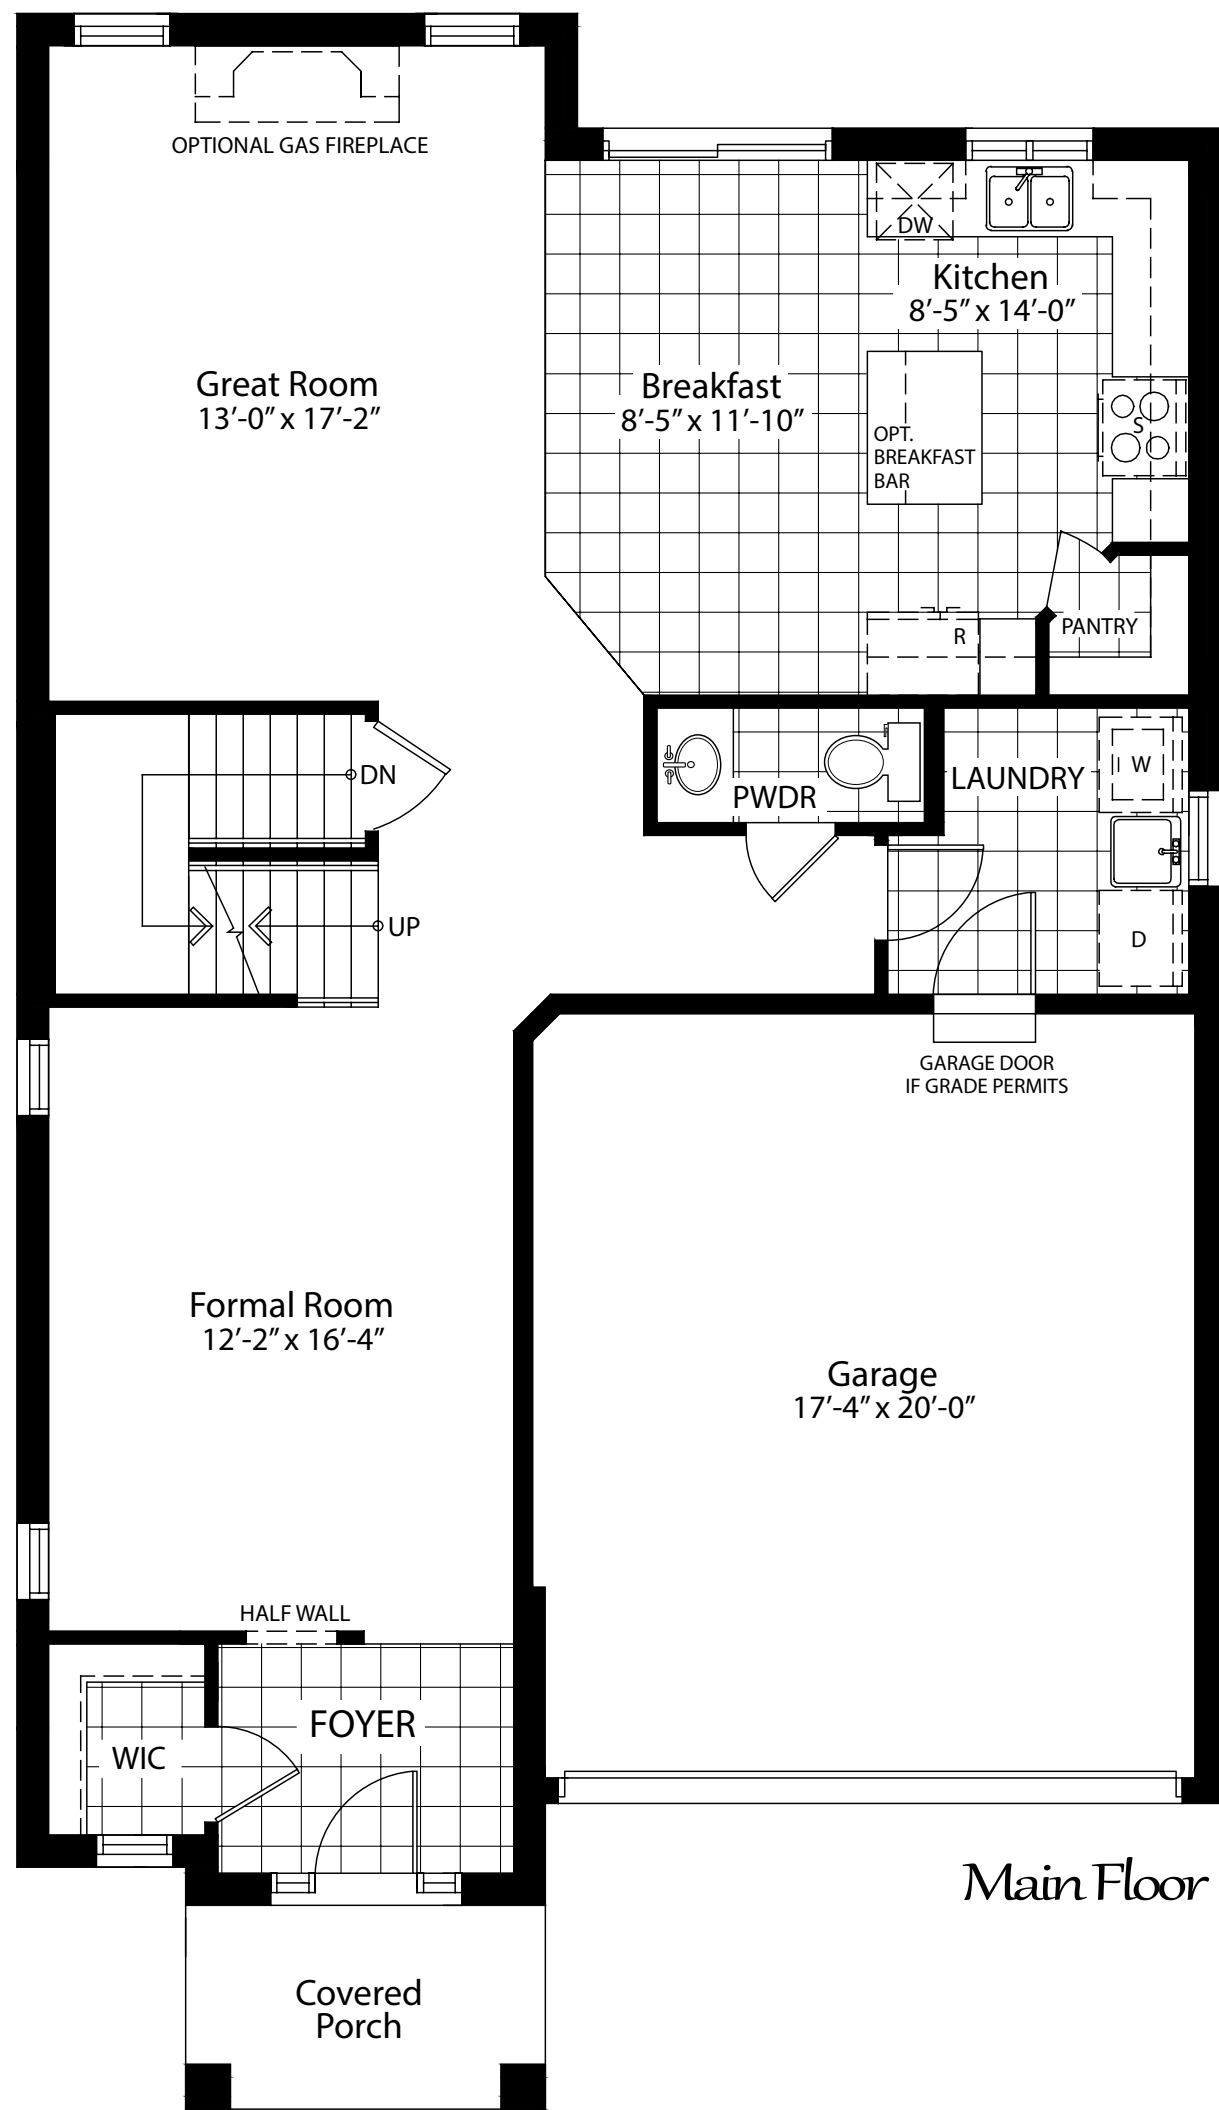

40'

The Maplewood 2,344 sqft

All elevations are artist concept and some items may vary. Floor plans are drawn to scale. Marz Homes reserves the right to make changes. E.&OE

Main Floor

Second Floor