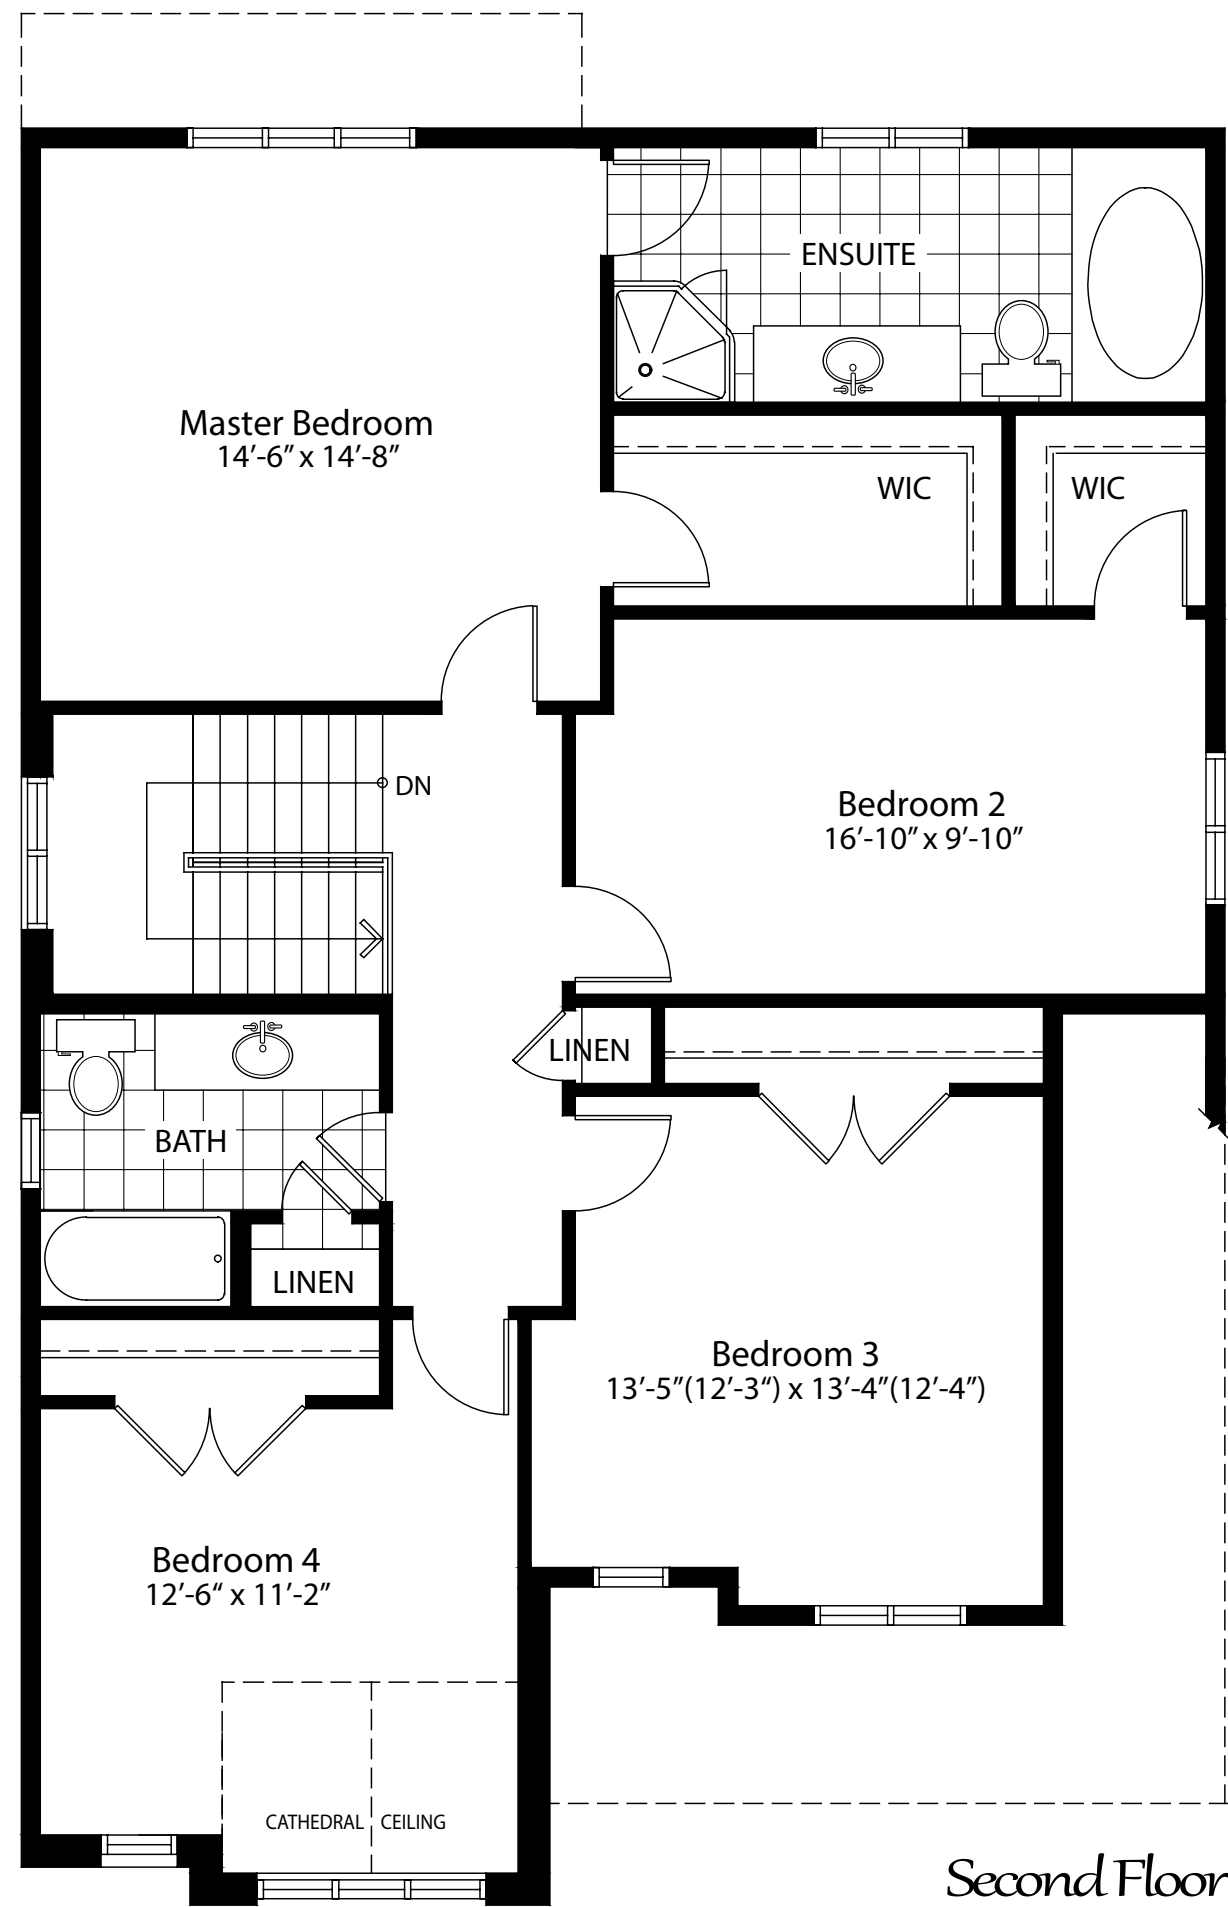

40'

The Maplewood 2,344 sqft

All elevations are artist concept and some items may vary. Floor plans are drawn to scale. Marz Homes reserves the right to make changes. E.&OE

Main Floor

Second Floor