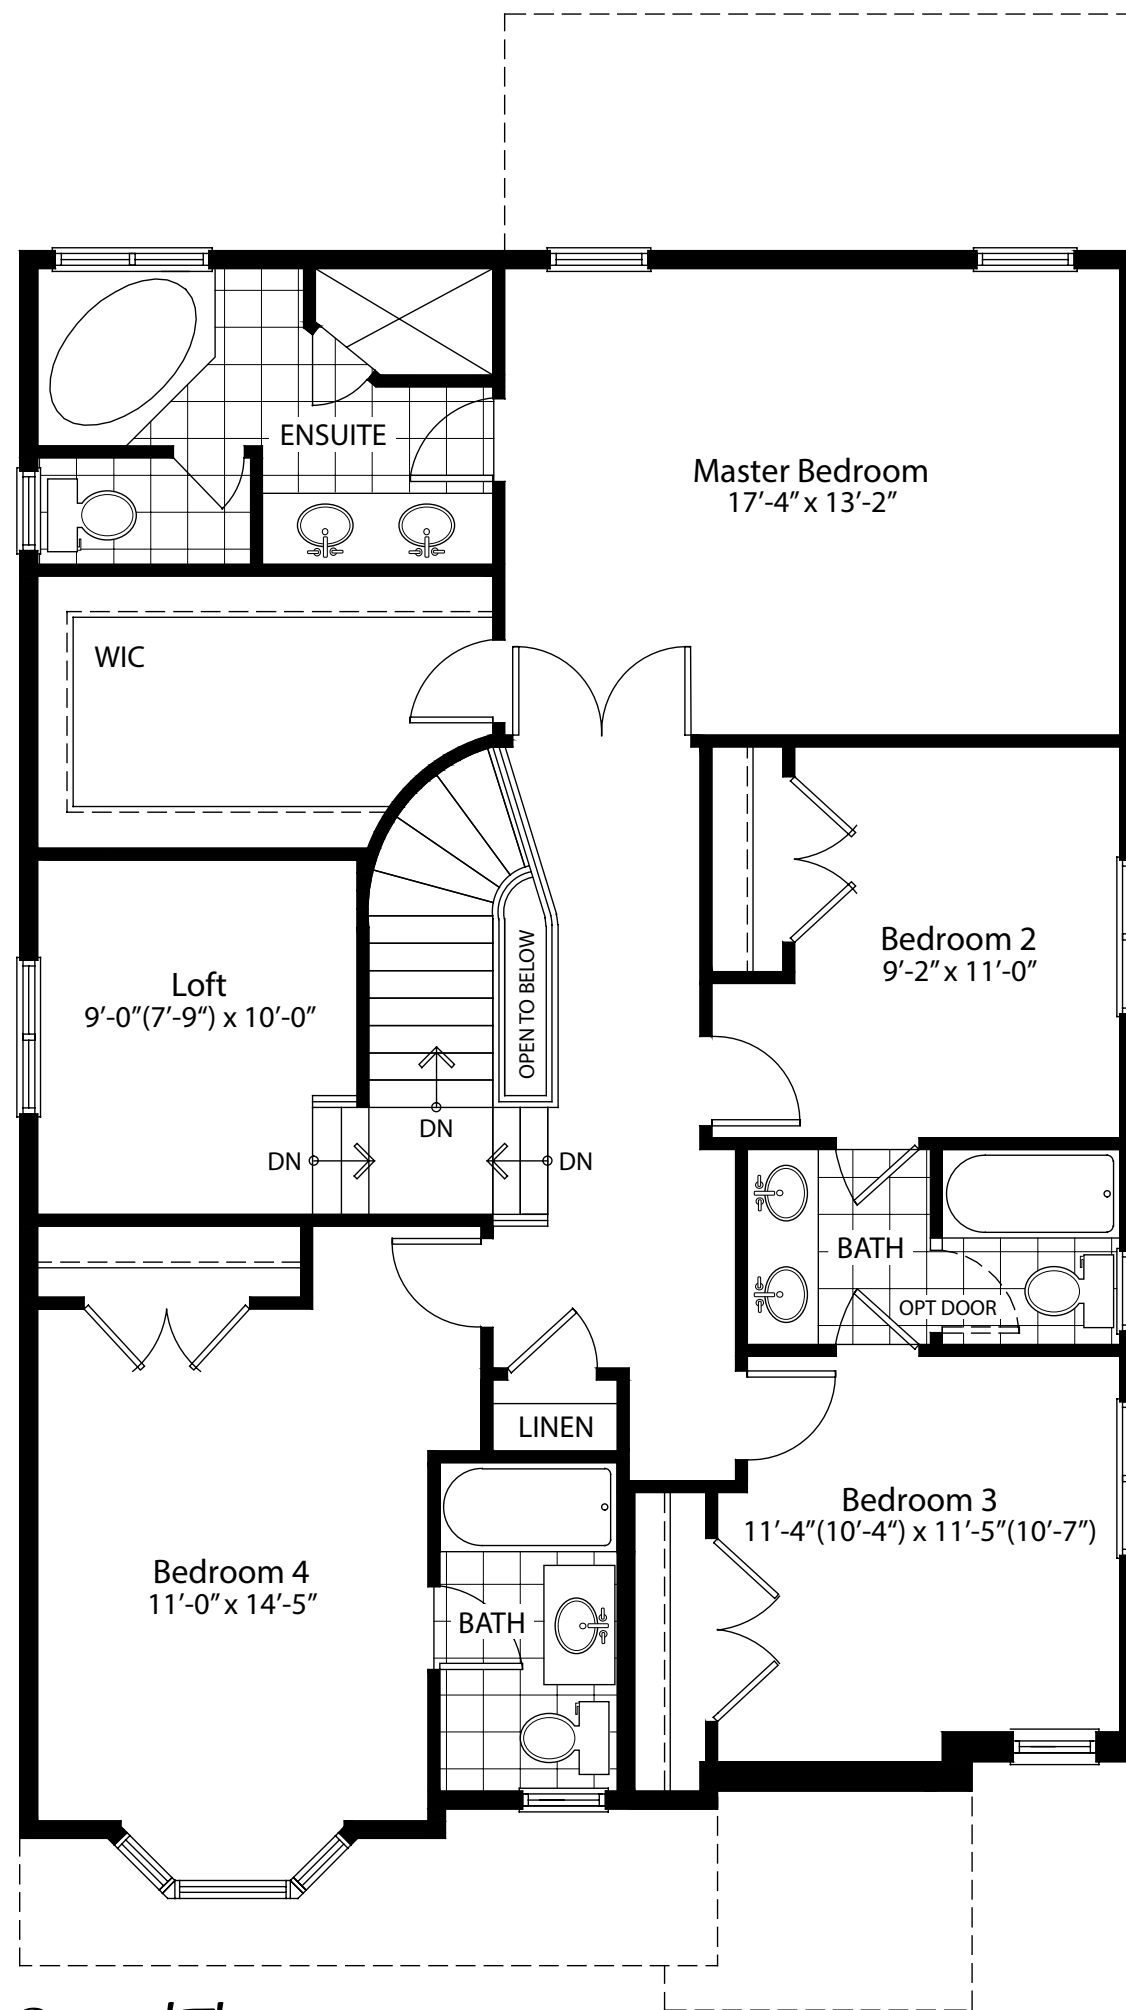

40'

The Oxford 2,565 SQFT

All elevations are artist concept and some items may vary. Floor plans are drawn to scale. Marz Homes reserves the right to make changes. E.&OE

Main Floor

Second Floor

Alt. Second Floor w/ Laundry