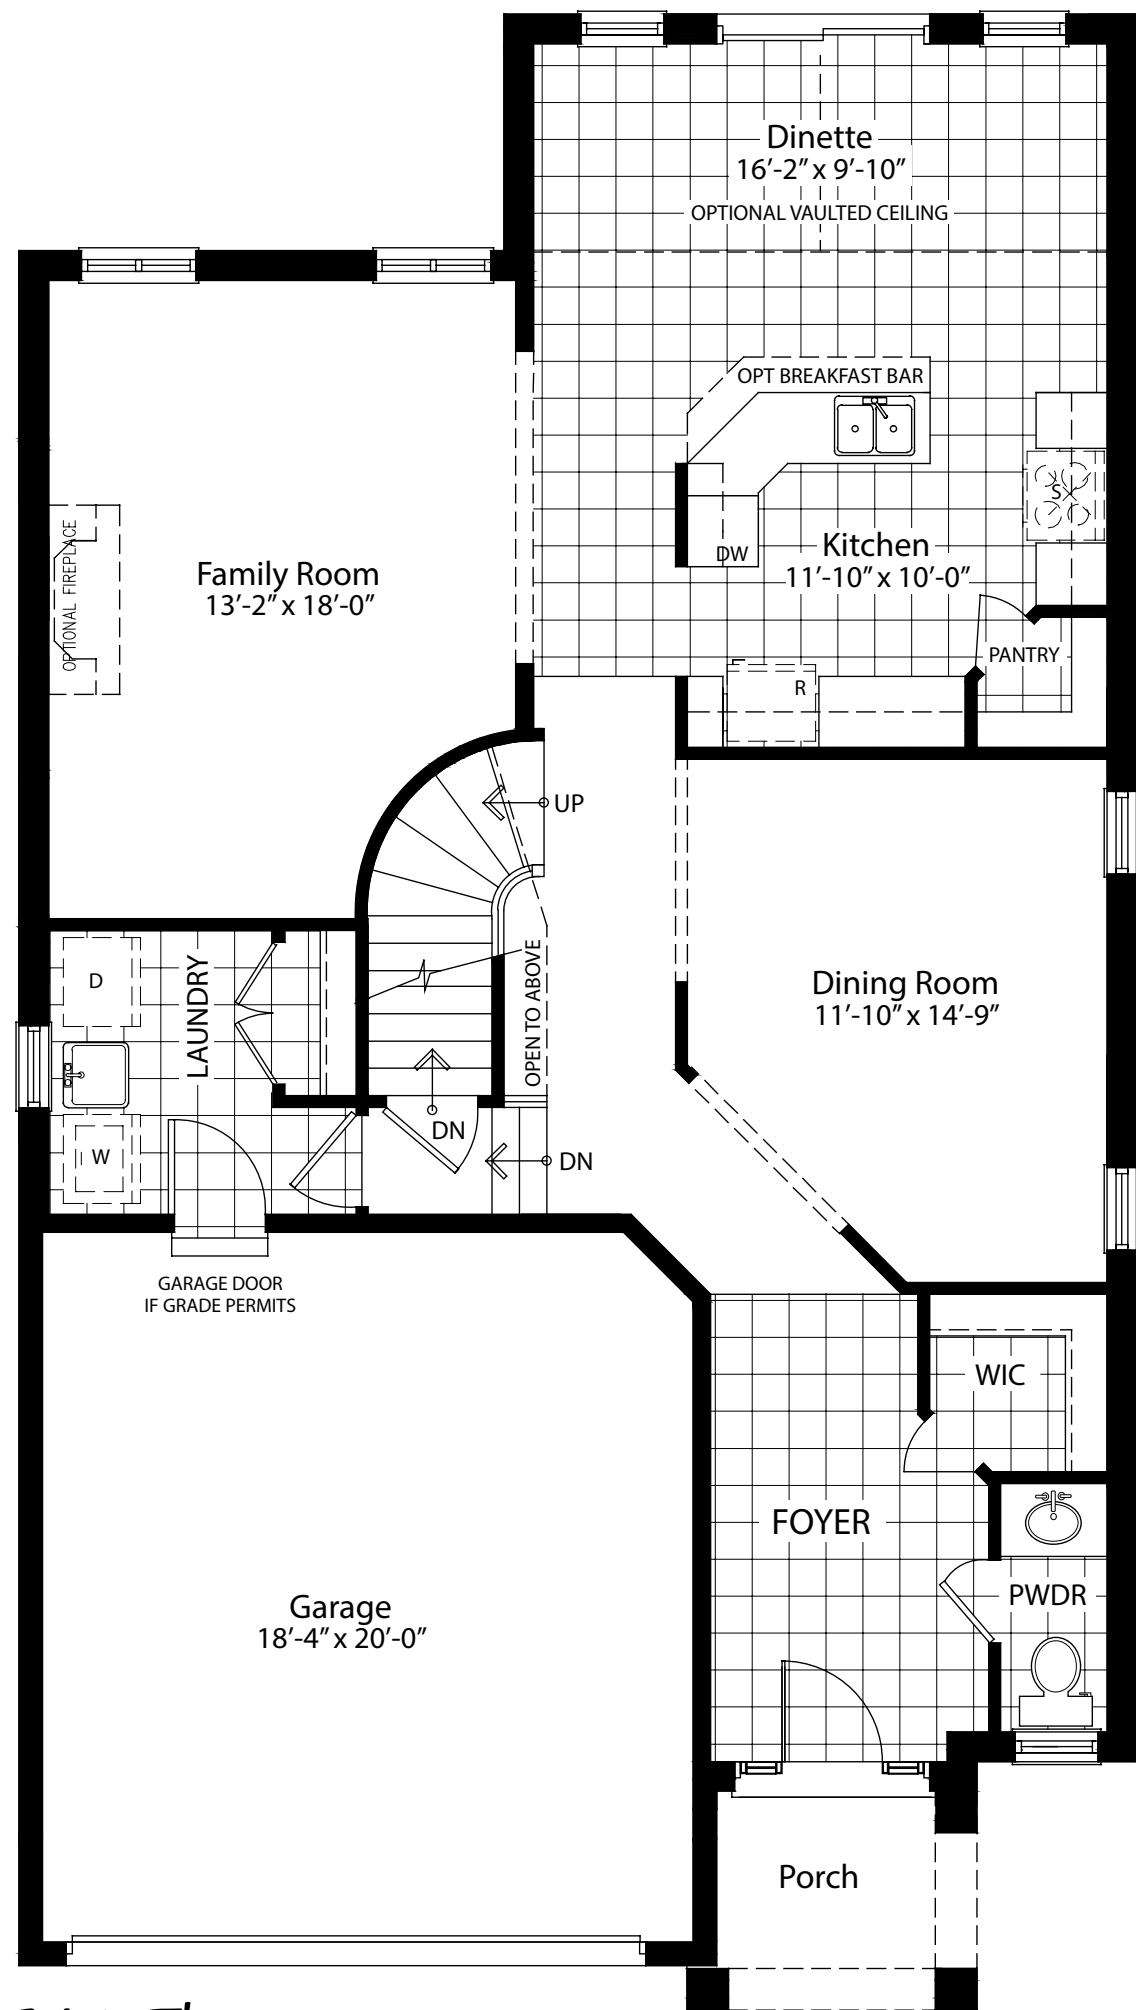

40'

The Oxford 2,565 SQFT

All elevations are artist concept and some items may vary. Floor plans are drawn to scale. Marz Homes reserves the right to make changes. E.&OE

Main Floor

Second Floor

Alt. Second Floor w/ Laundry