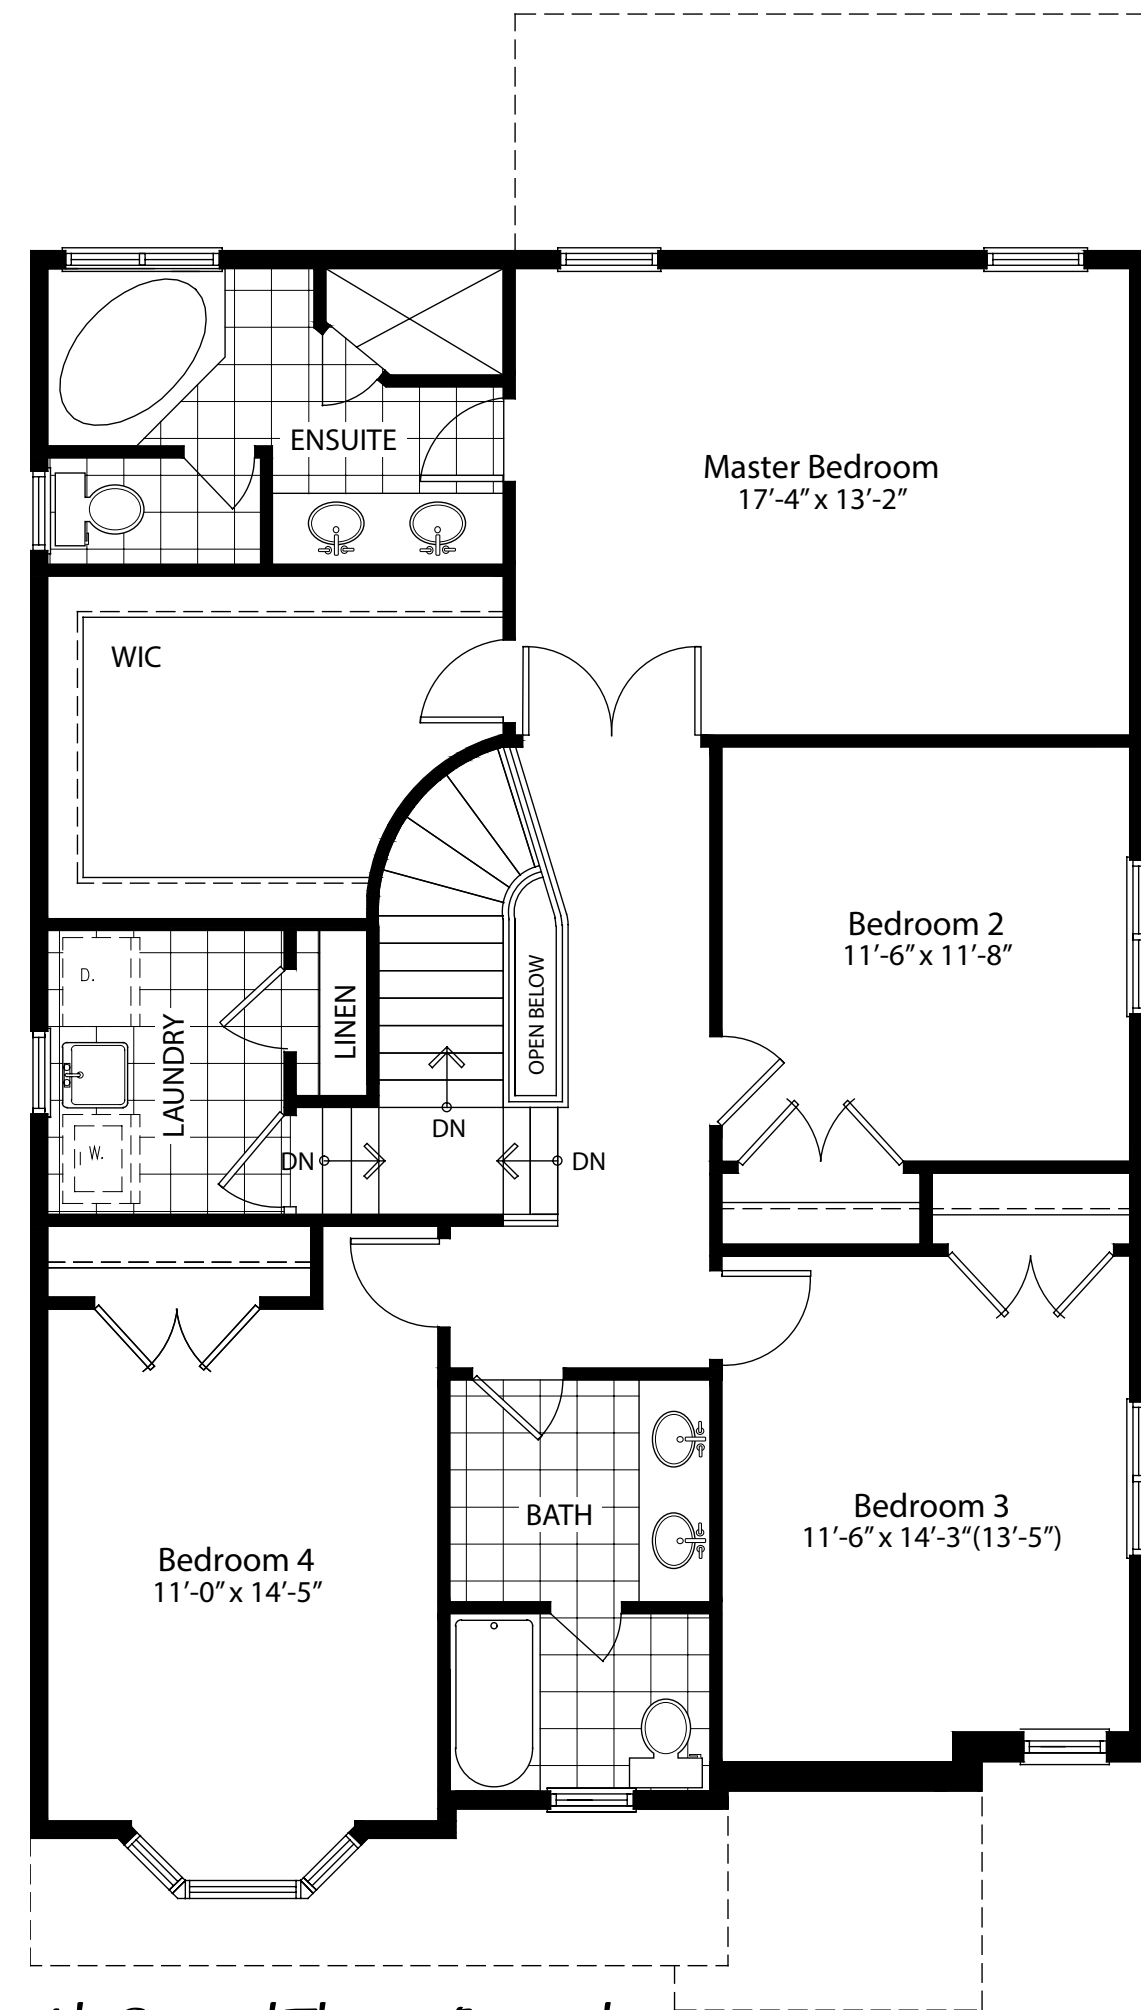

40'

The Oxford 2,565 SQFT

All elevations are artist concept and some items may vary. Floor plans are drawn to scale. Marz Homes reserves the right to make changes. E.&OE

Main Floor

Second Floor

Alt. Second Floor w/ Laundry