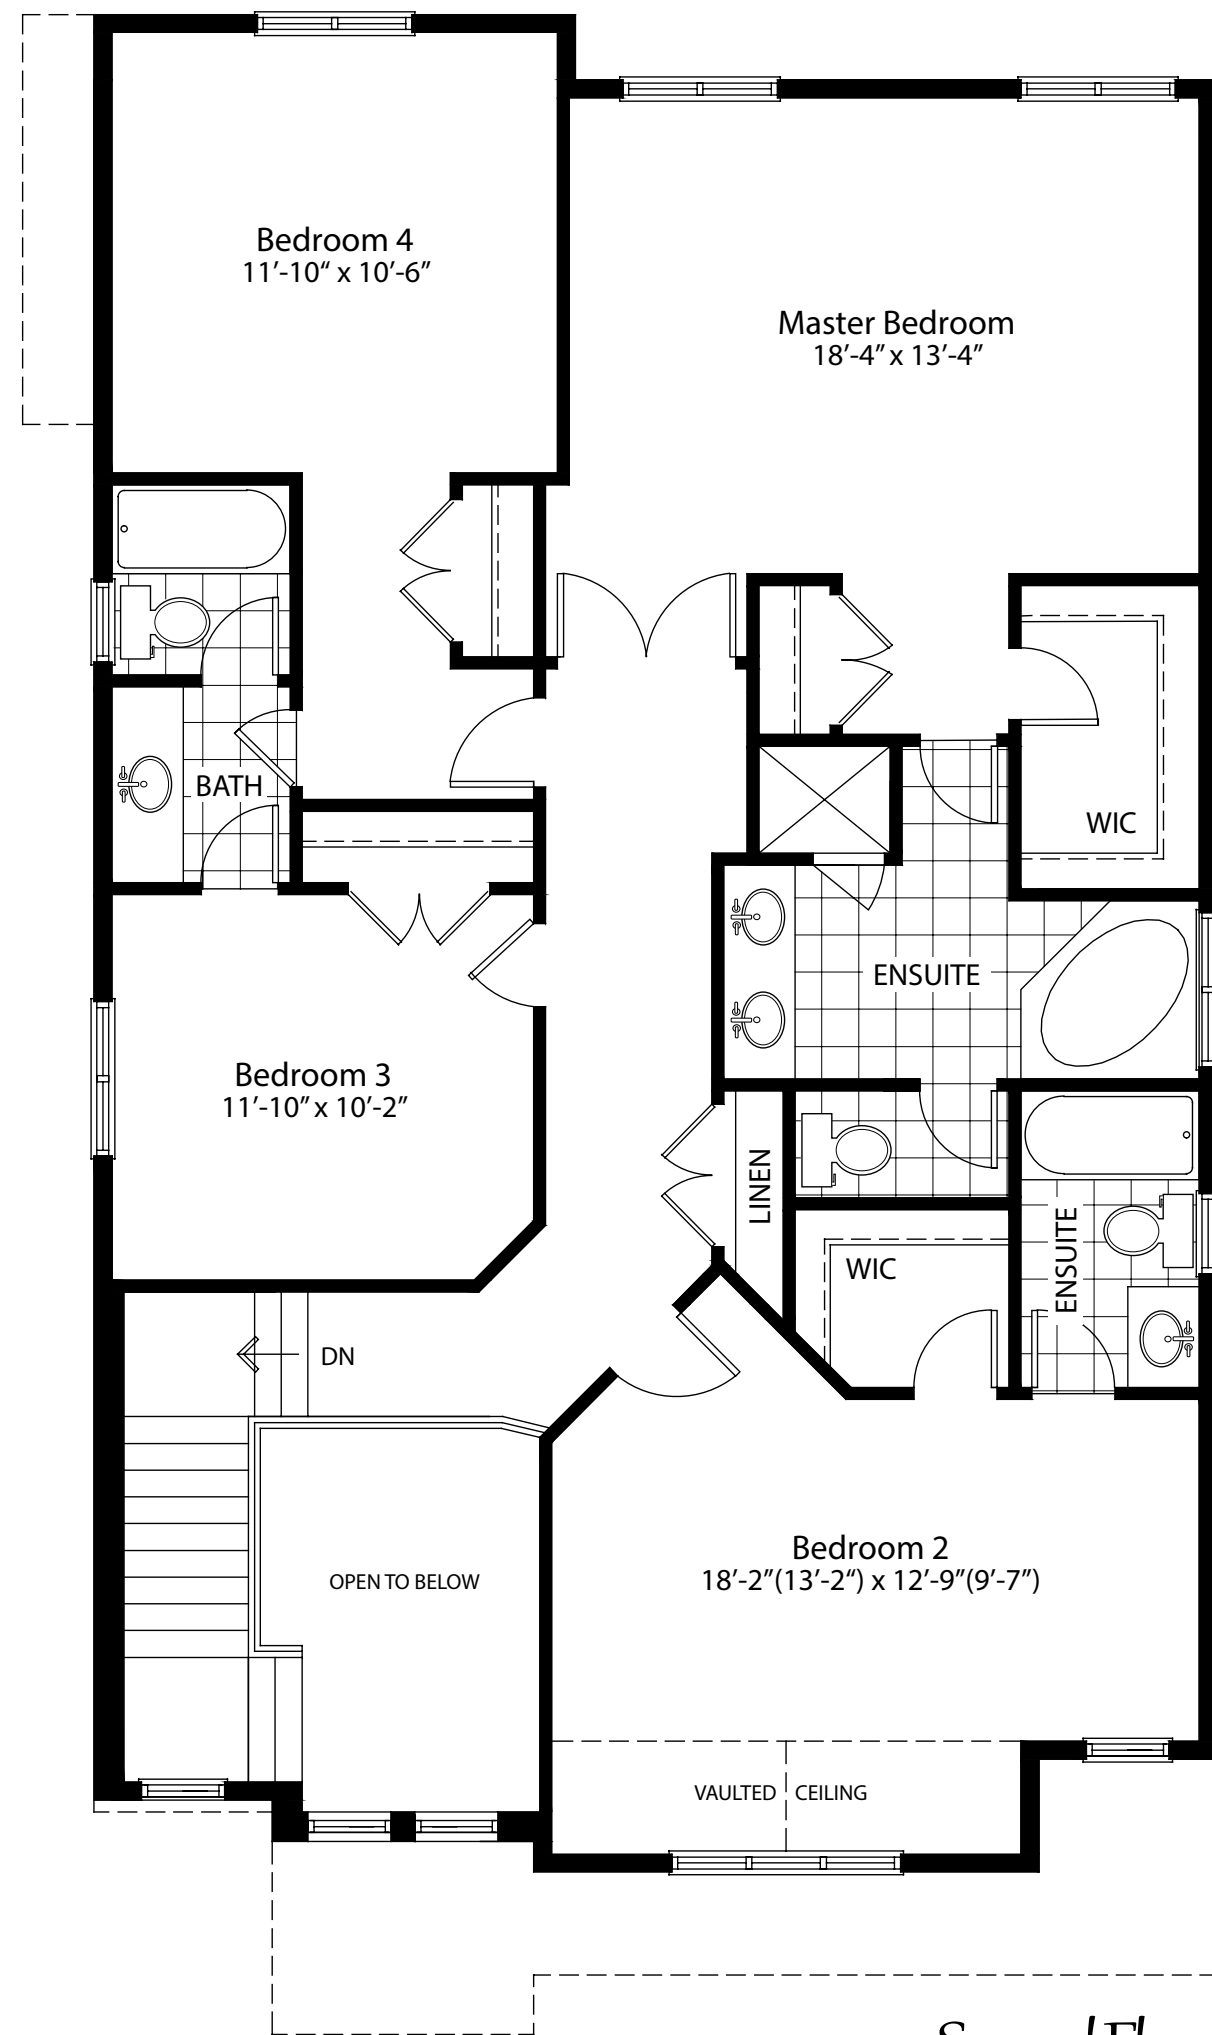

40'

The Regal 2,785 SQFT

All elevations are artist concept and some items may vary. Floor plans are drawn to scale. Marz Homes reserves the right to make changes. E.&OE

Main Floor

Second Floor