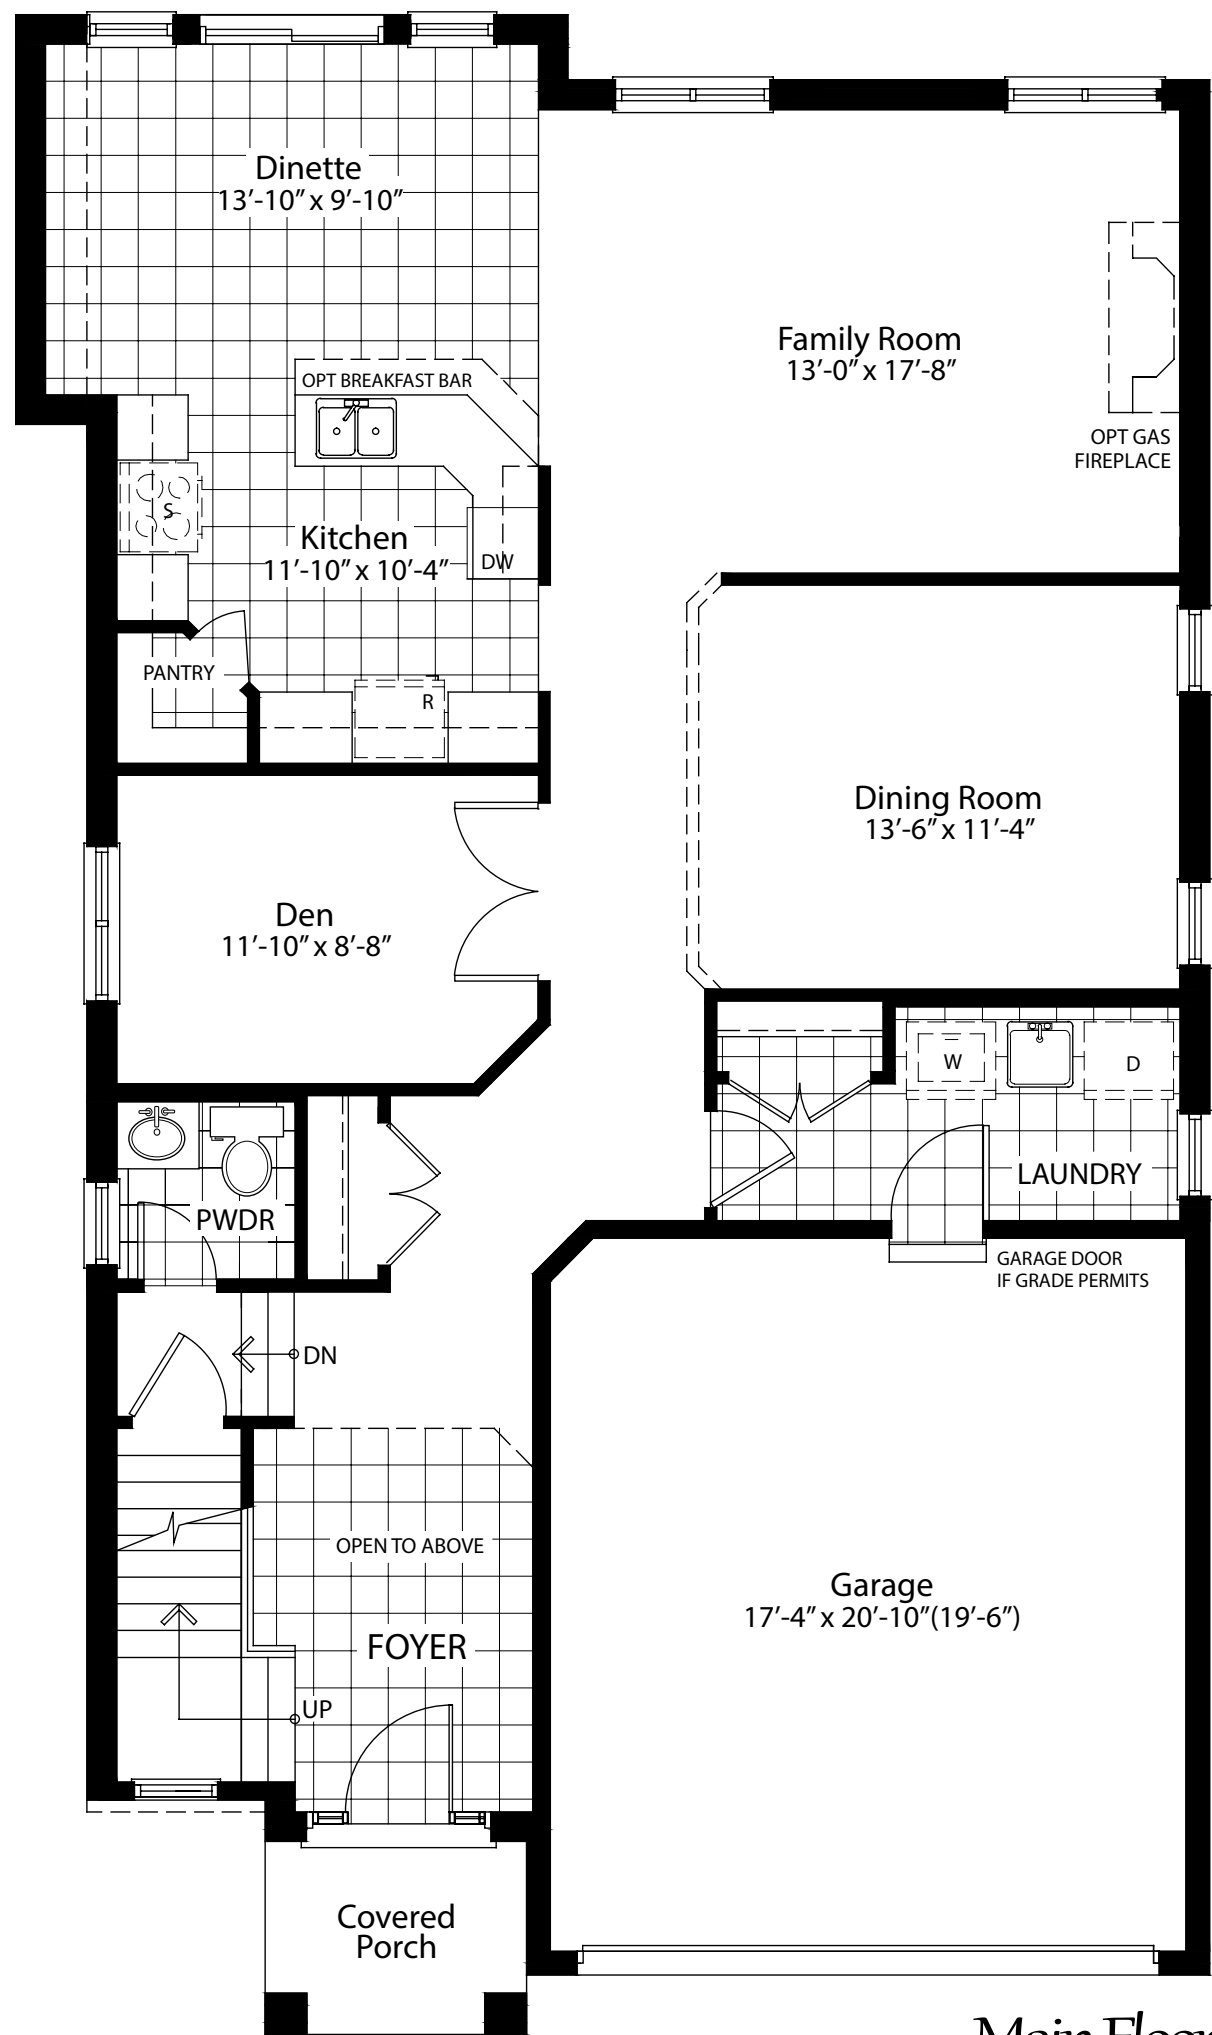

40'

The Regal 2,785 SQFT

All elevations are artist concept and some items may vary. Floor plans are drawn to scale. Marz Homes reserves the right to make changes. E.&OE

Main Floor

Second Floor