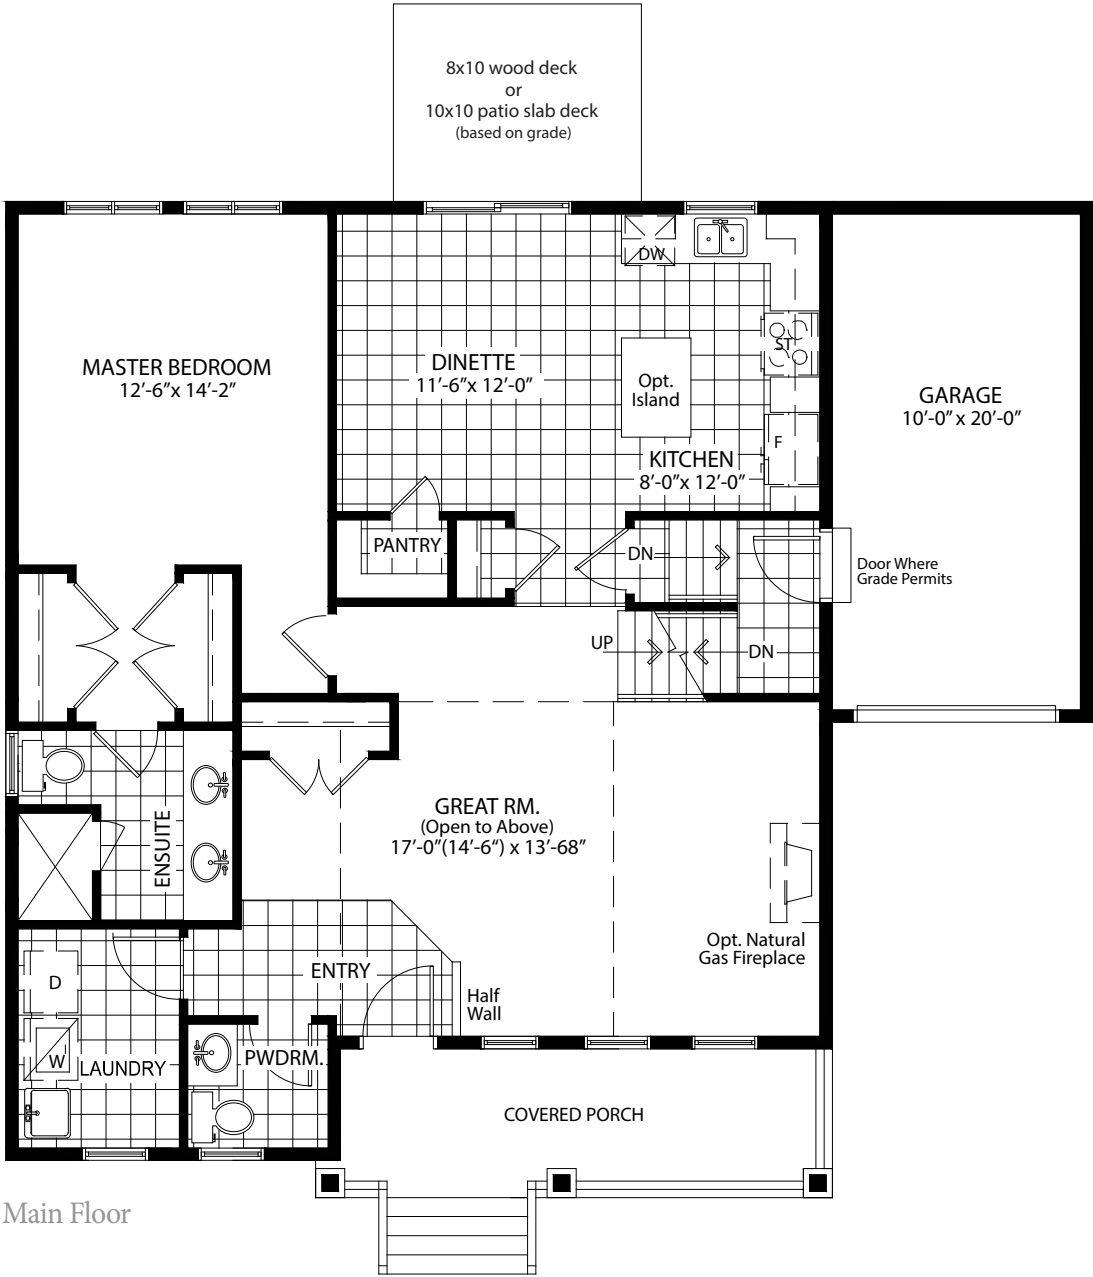

The Hyannis • 1,775 SQFT

All elevations are artist concept and some items may vary. Floor plans are drawn to scale. Marz Homes reserves the right to make changes. E.&O.E