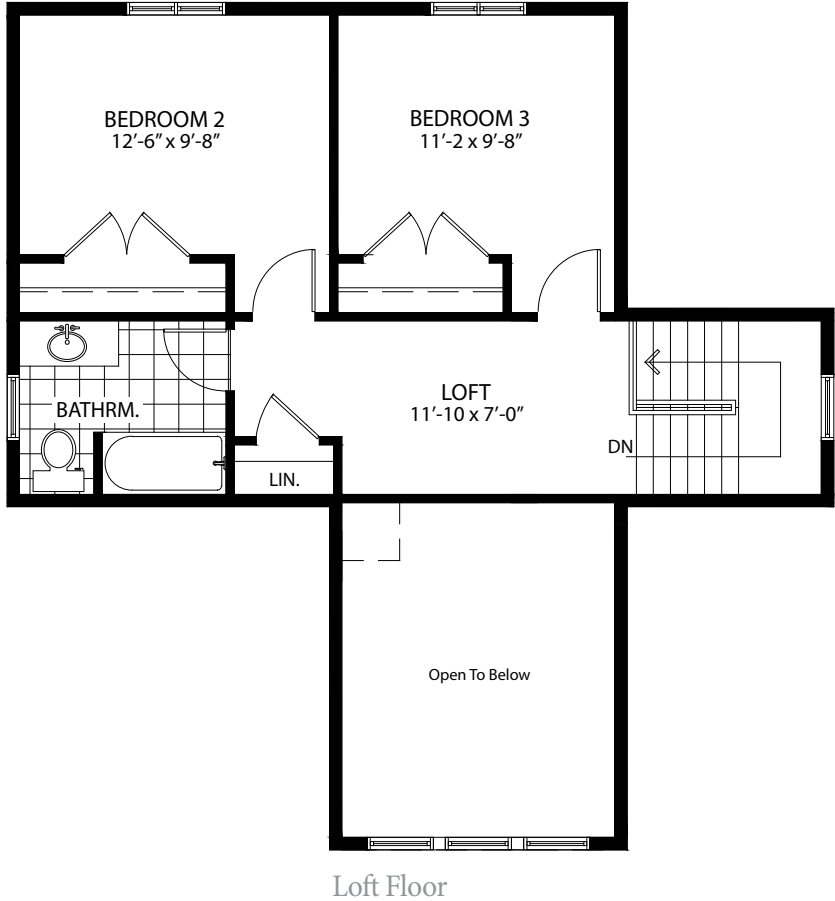

The Hyannis • 1,775 SQFT

All elevations are artist concept and some items may vary. Floor plans are drawn to scale. Marz Homes reserves the right to make changes. E.&O.E