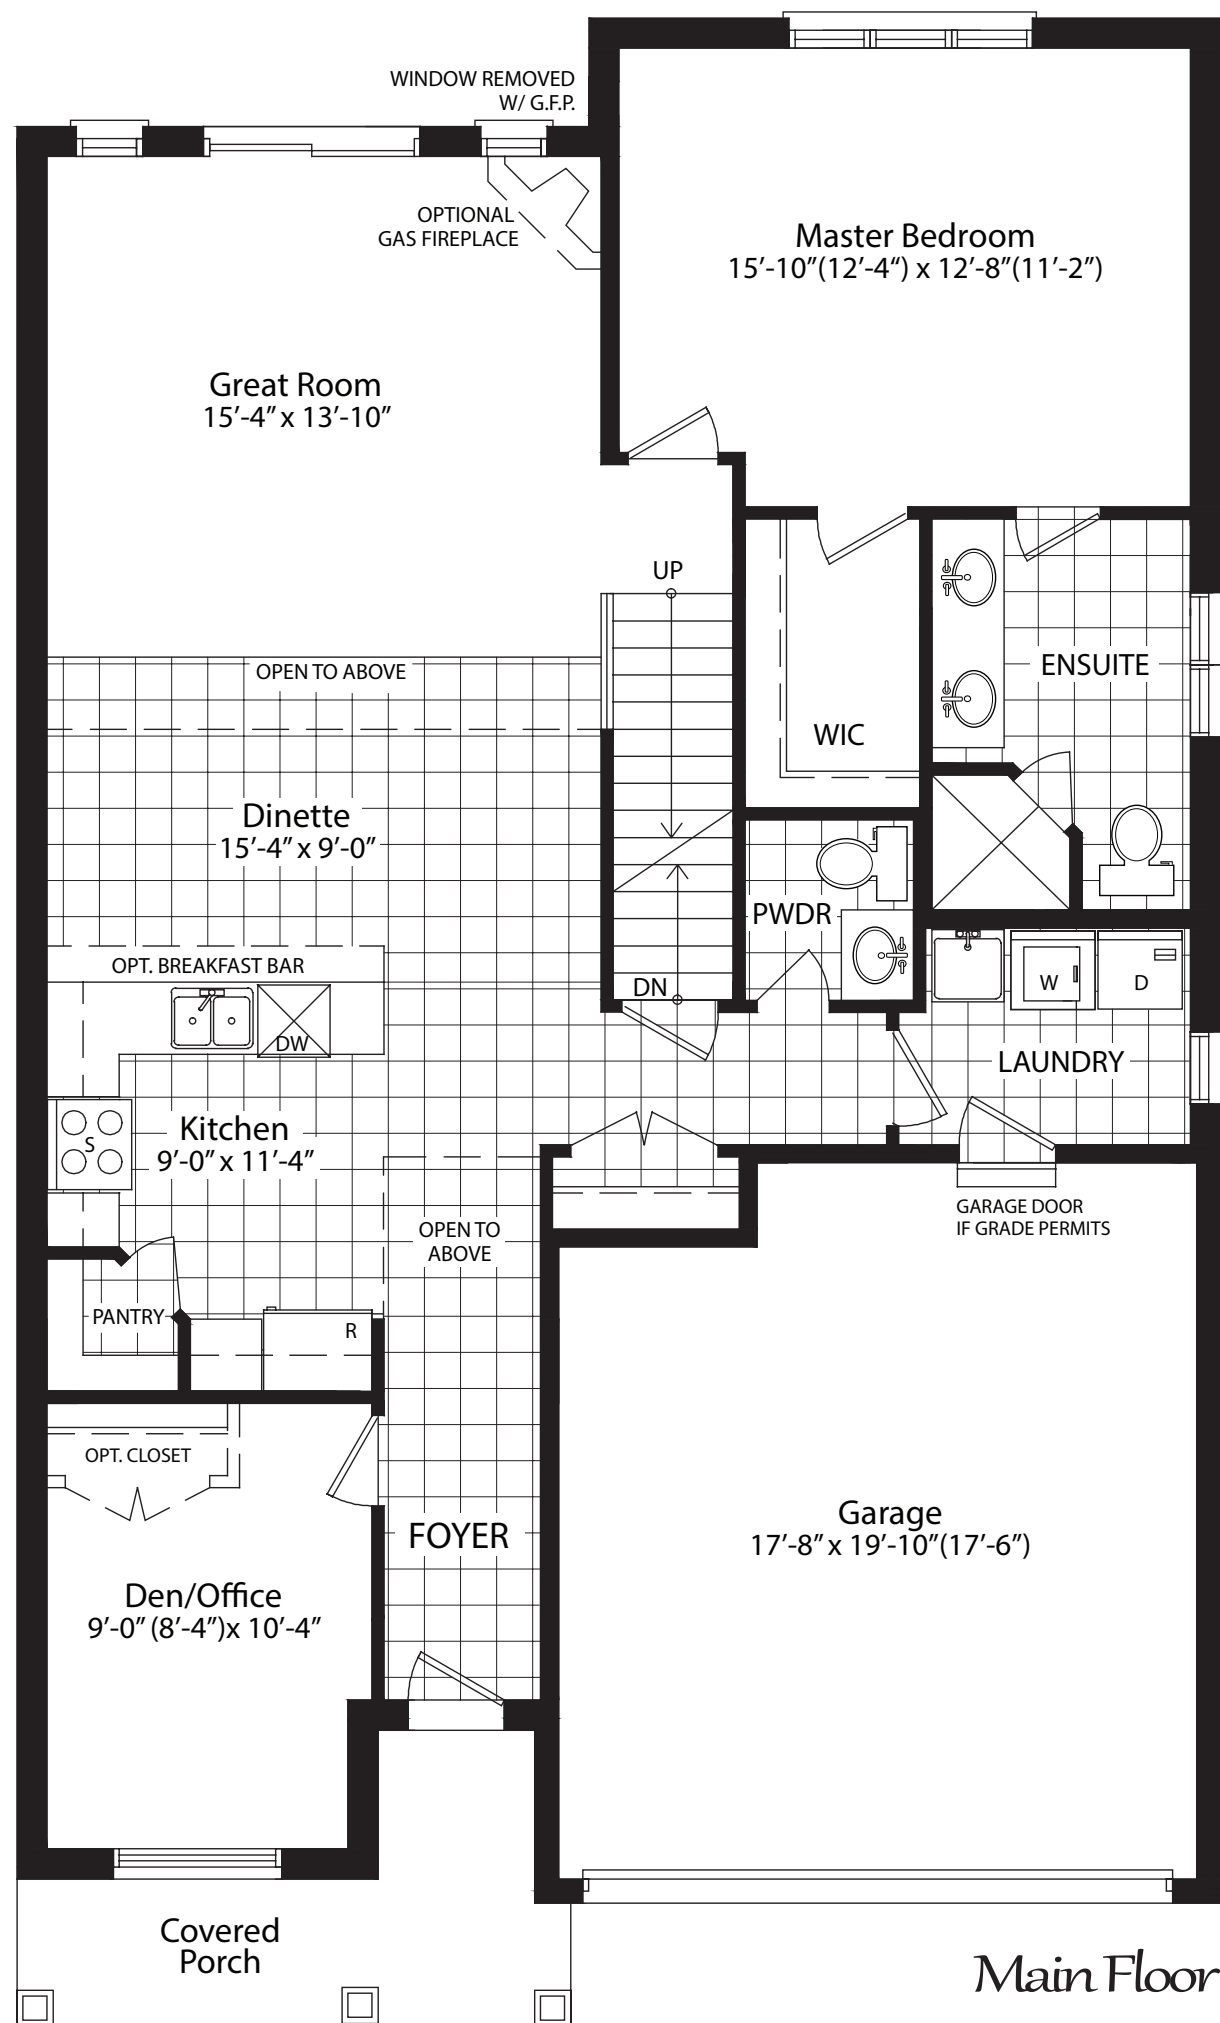

40'

The Imperial 2,026 sqft

All elevations are artist concept and some items may vary. Floor plans are drawn to scale. Marz Homes reserves the right to make changes. E.&OE

Main Floor
Optional Kitchen Layout