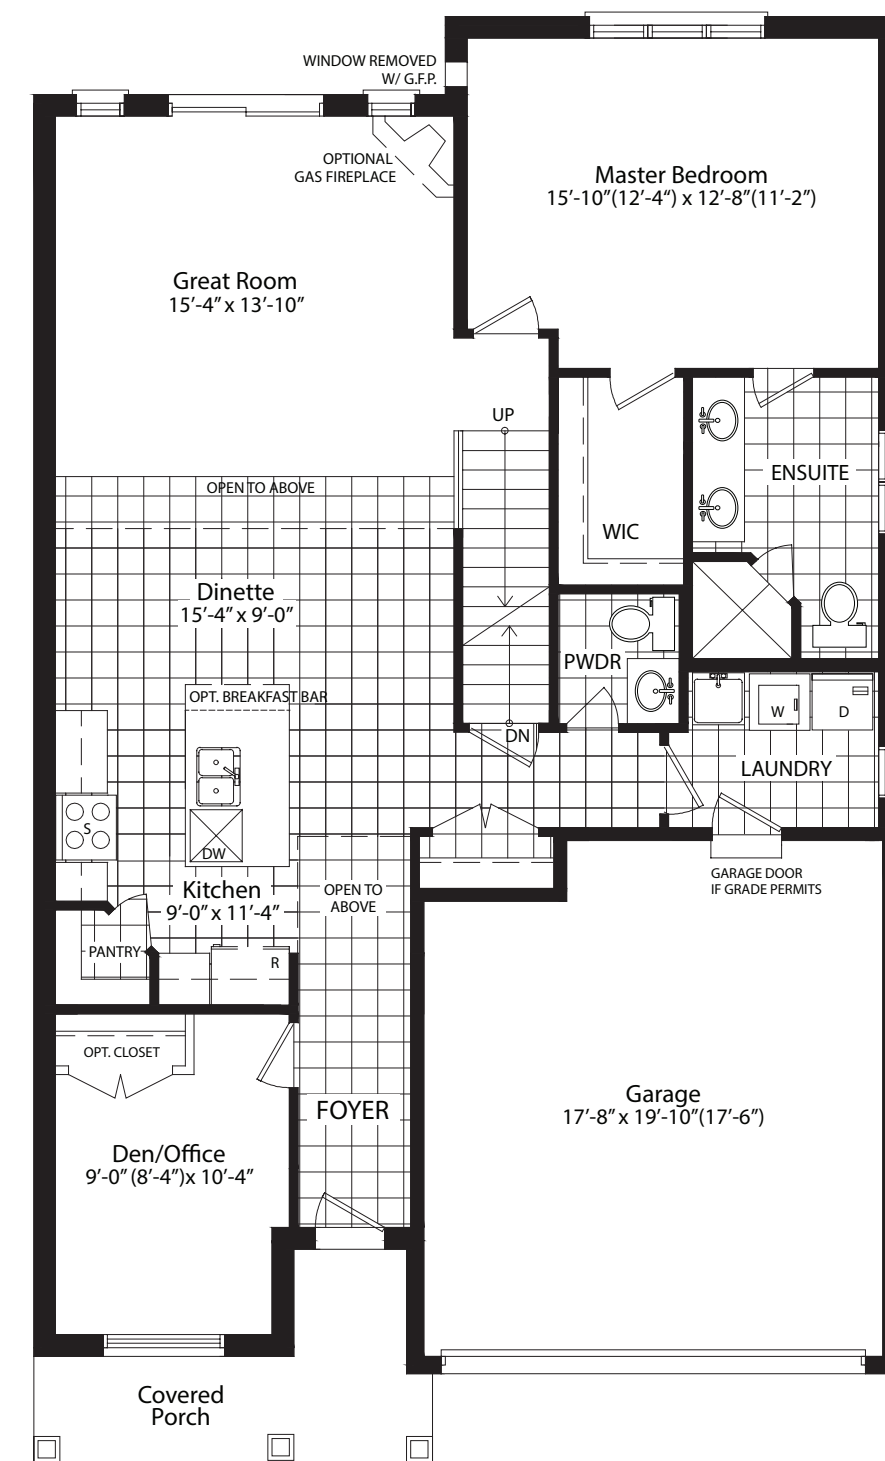

40'

The Imperial 2,026 sqft

All elevations are artist concept and some items may vary. Floor plans are drawn to scale. Marz Homes reserves the right to make changes. E.&OE

Main Floor
Optional Kitchen Layout