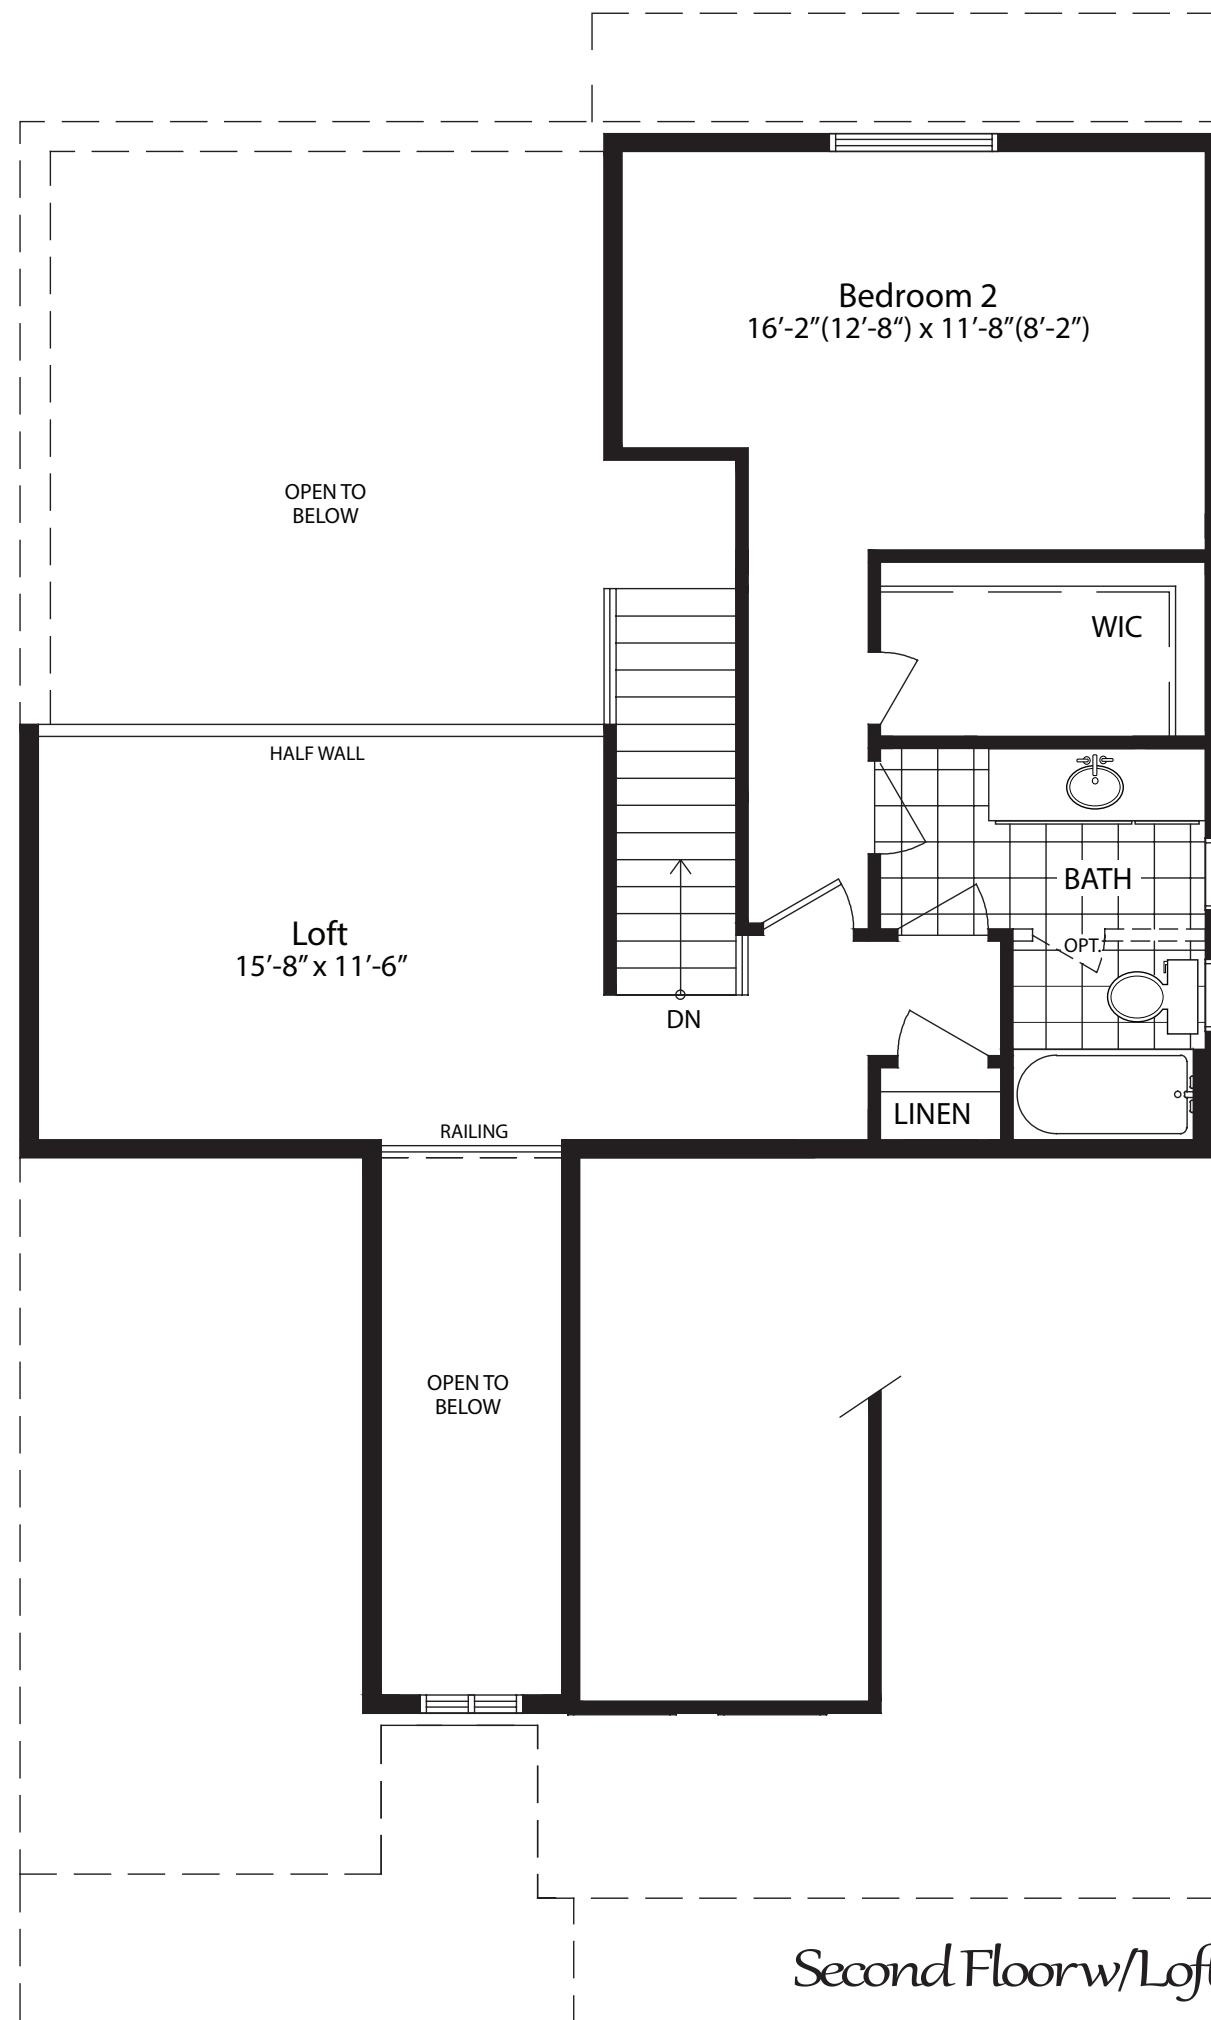

40'

The Imperial 2,026 sqft

All elevations are artist concept and some items may vary. Floor plans are drawn to scale. Marz Homes reserves the right to make changes. E.&OE

Main Floor
Optional Kitchen Layout