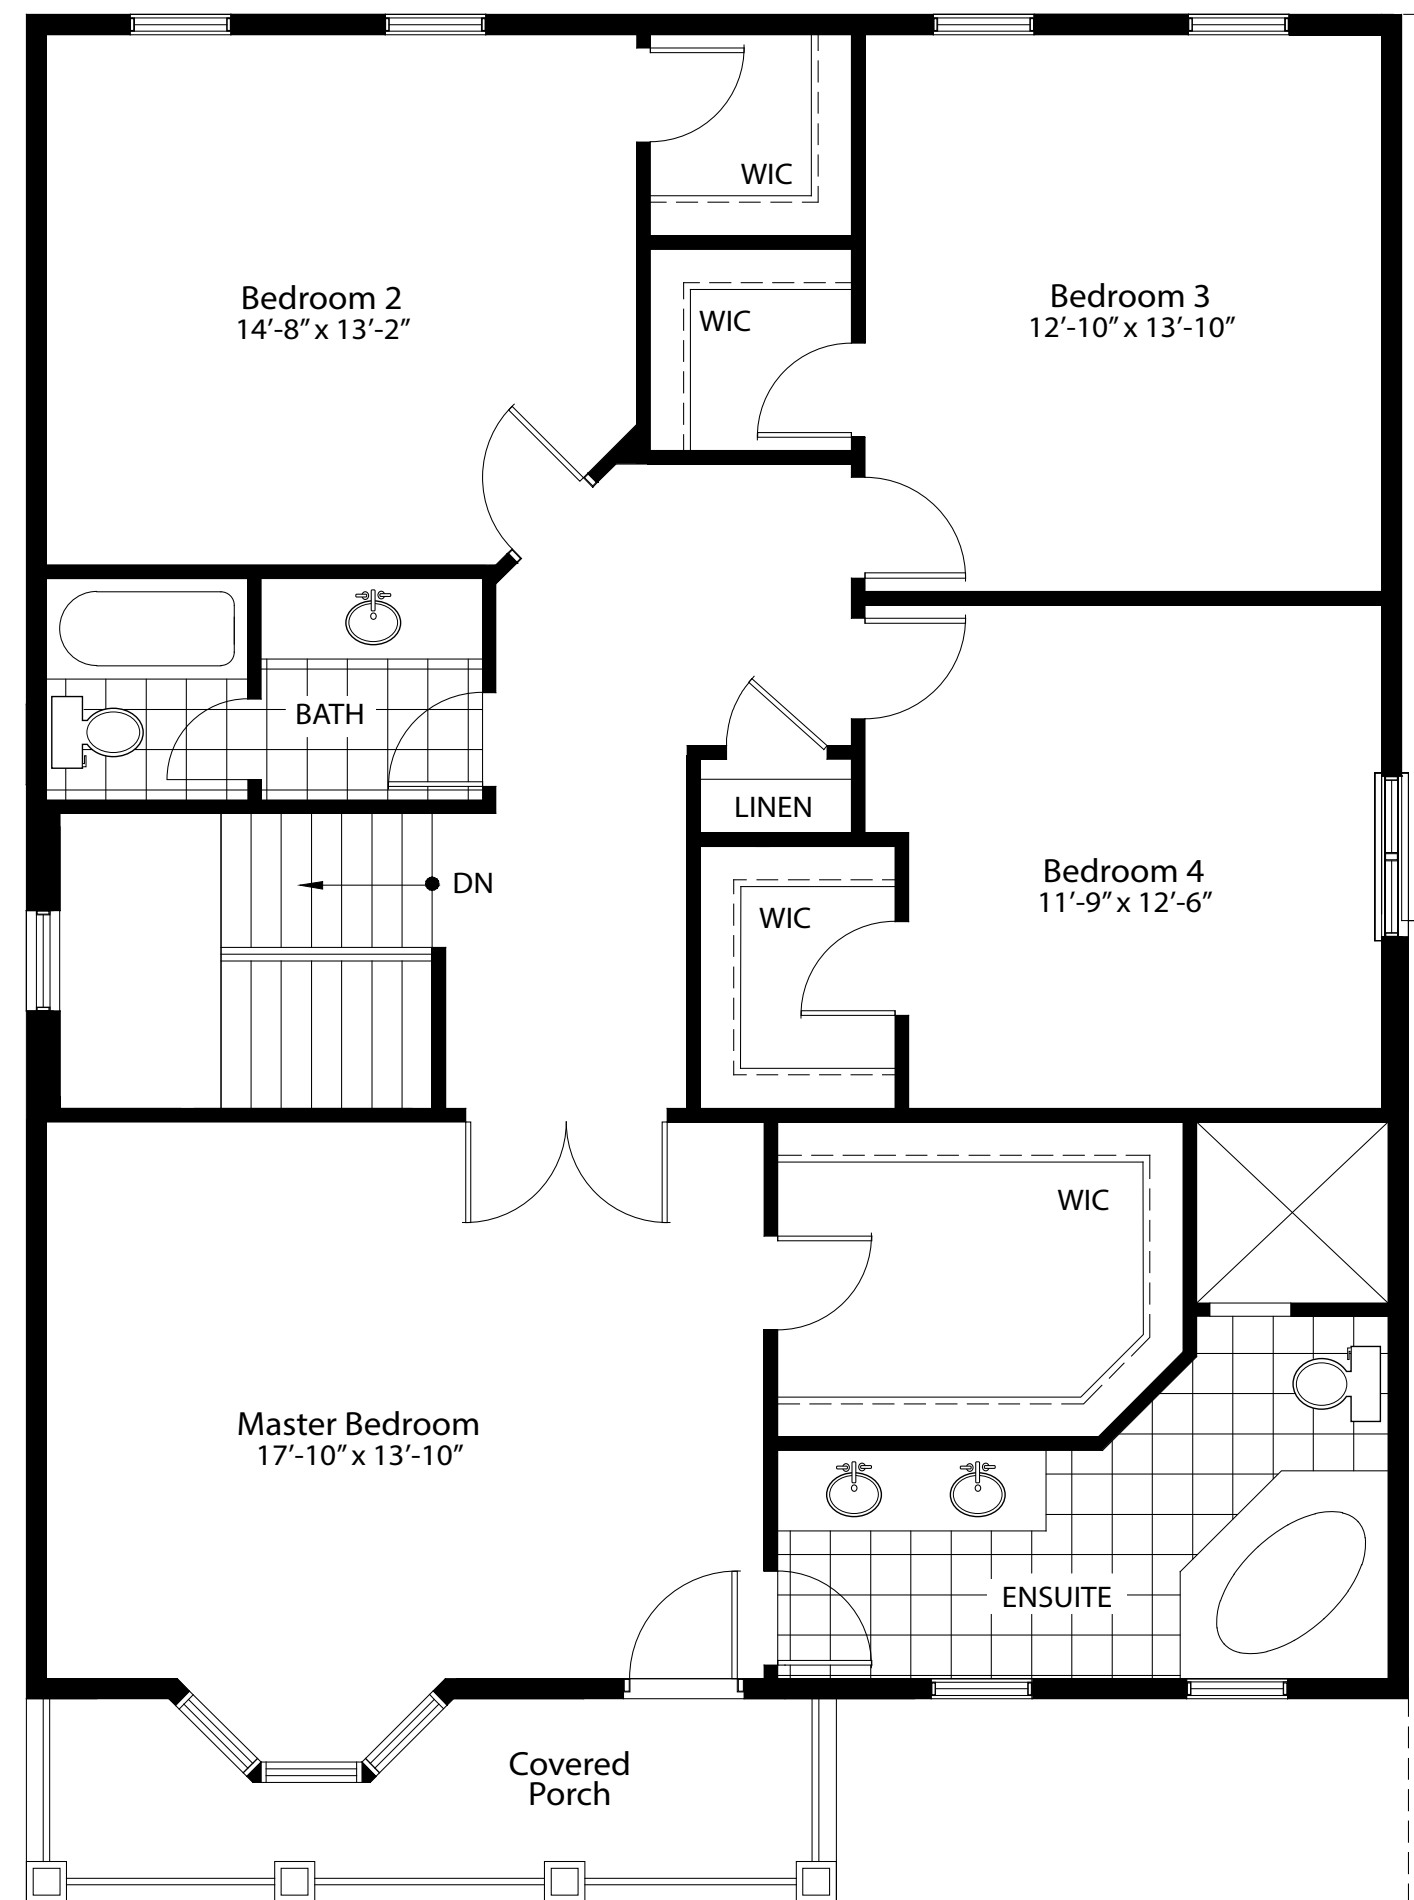

40'

The Main 2,888 SQFT

All elevations are artist concept and some items may vary. Floor plans are drawn to scale. Marz Homes reserves the right to make changes. E.&OE

Main Floor

Second Floor