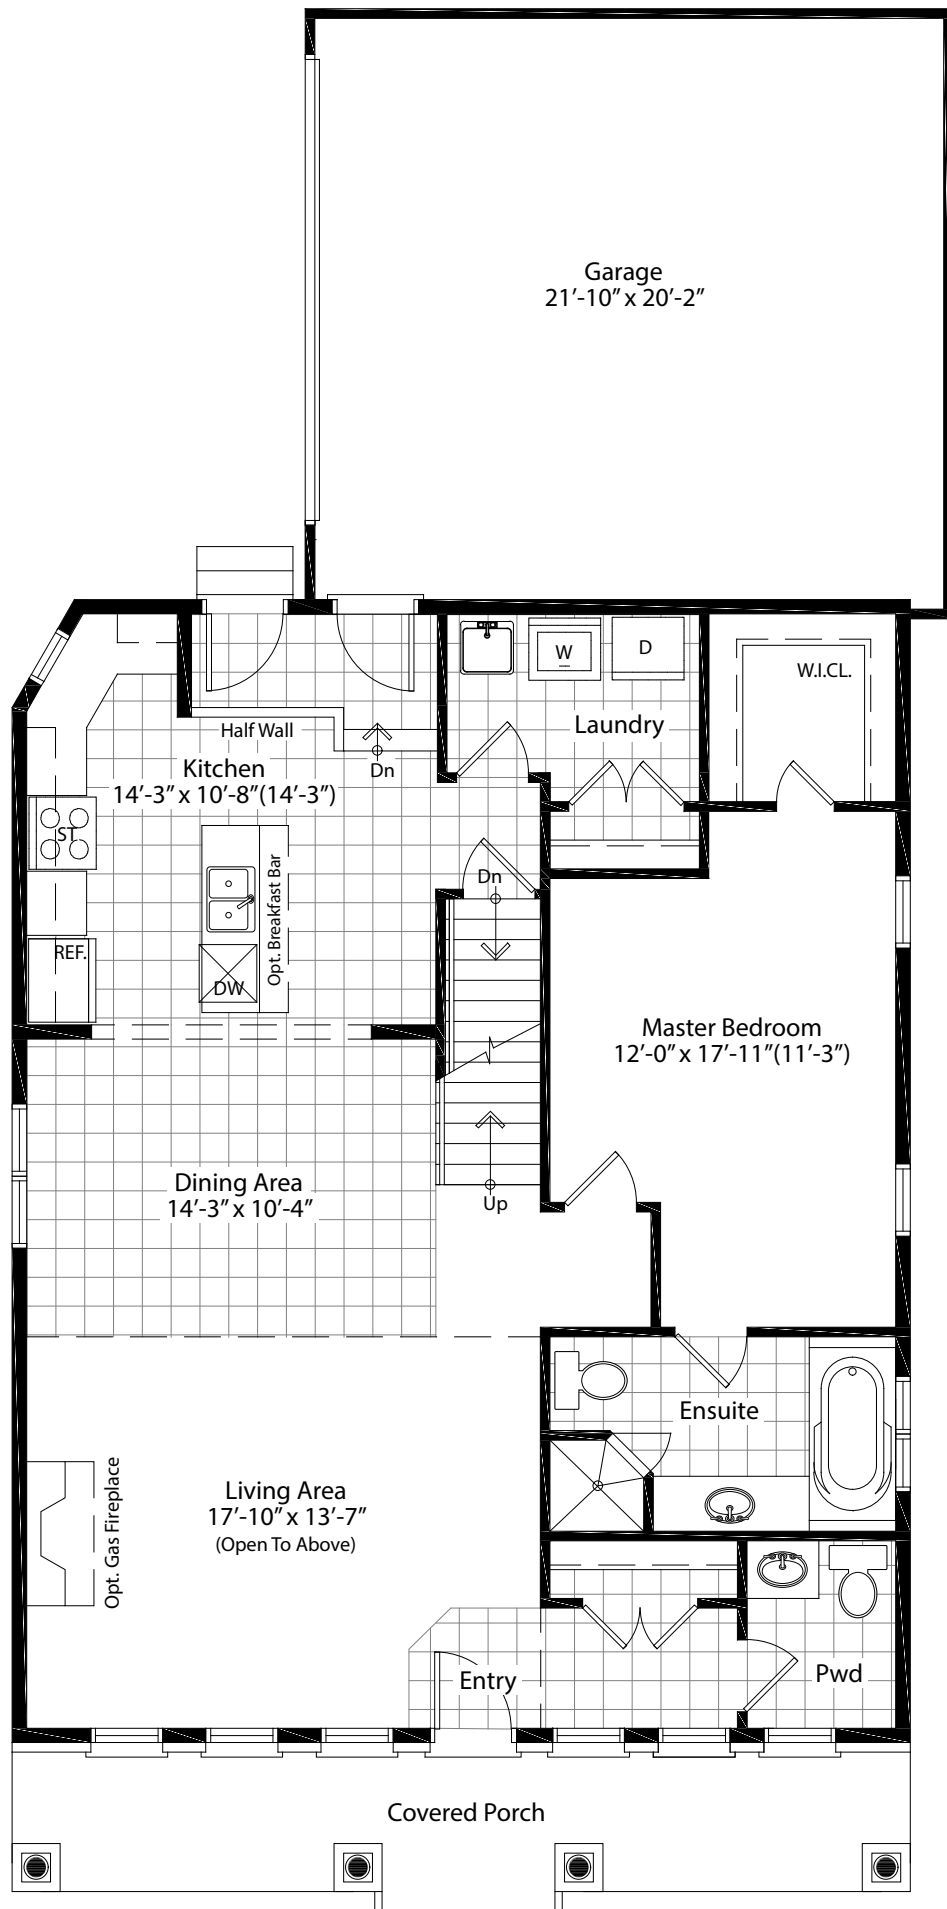

# The Sanibel A • 2,235 SQFT

Main Floor

Second Floor