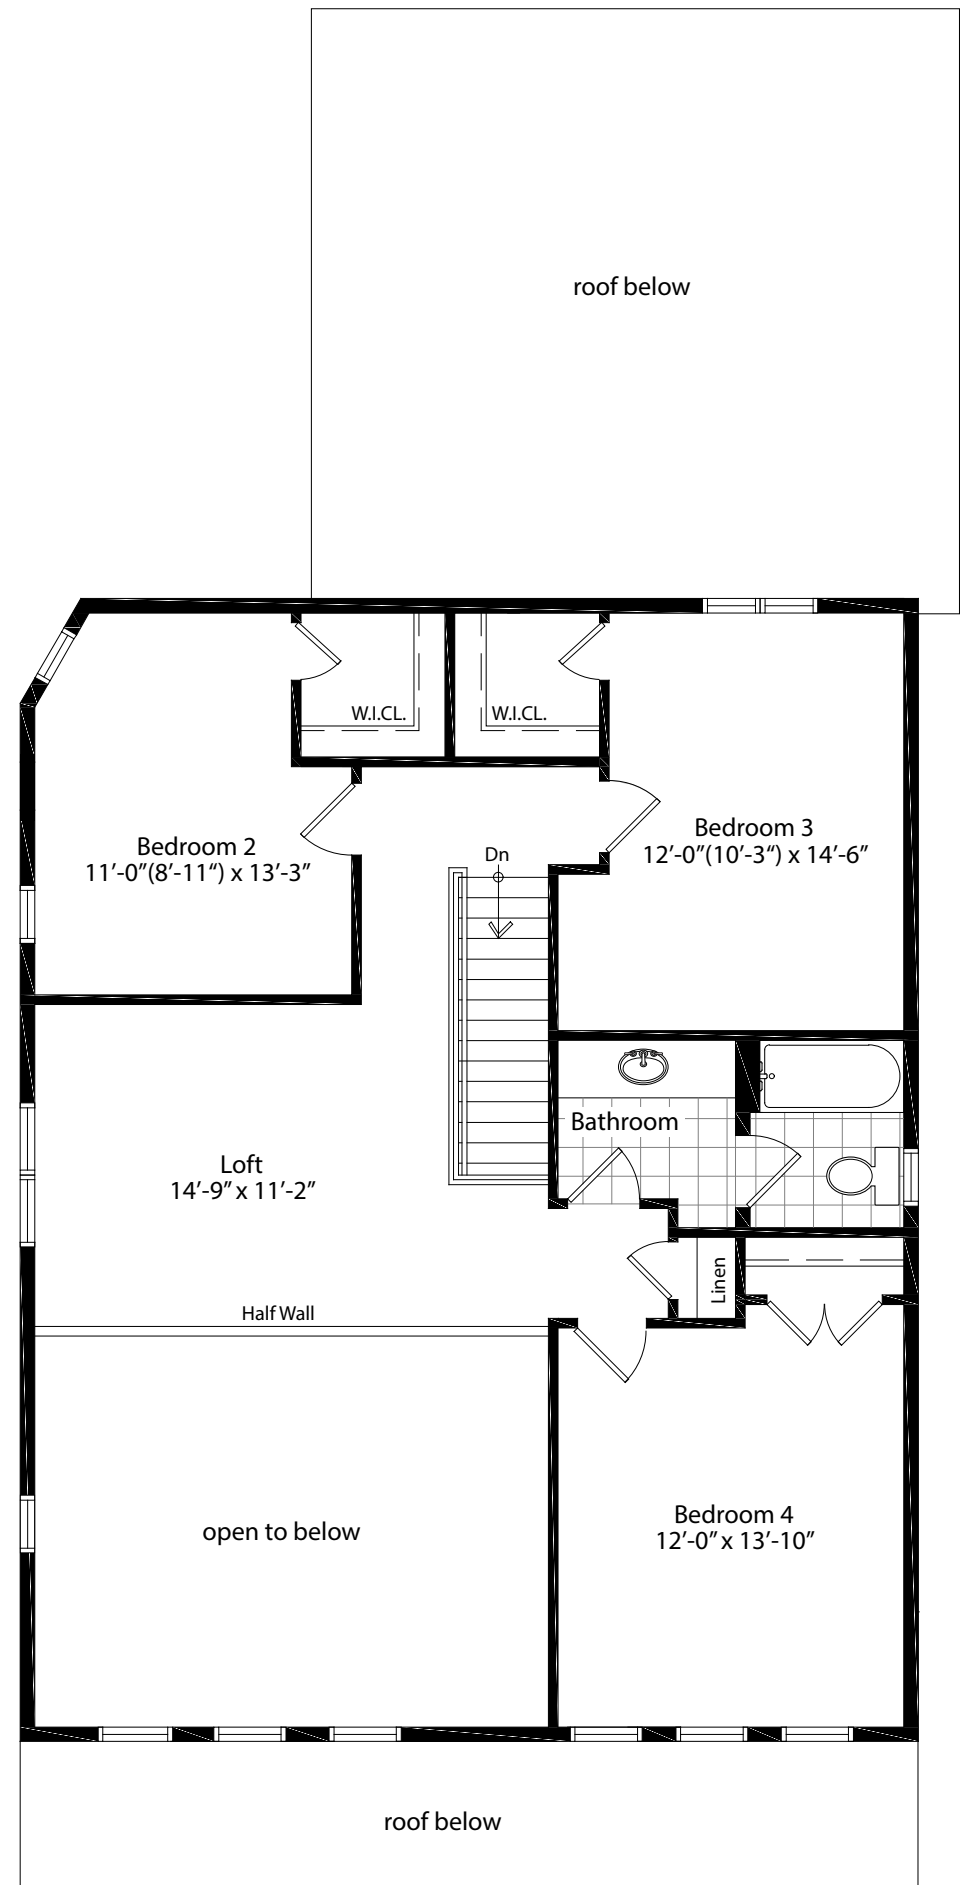

# The Sanibel A • 2,235 SQFT

Main Floor

Second Floor