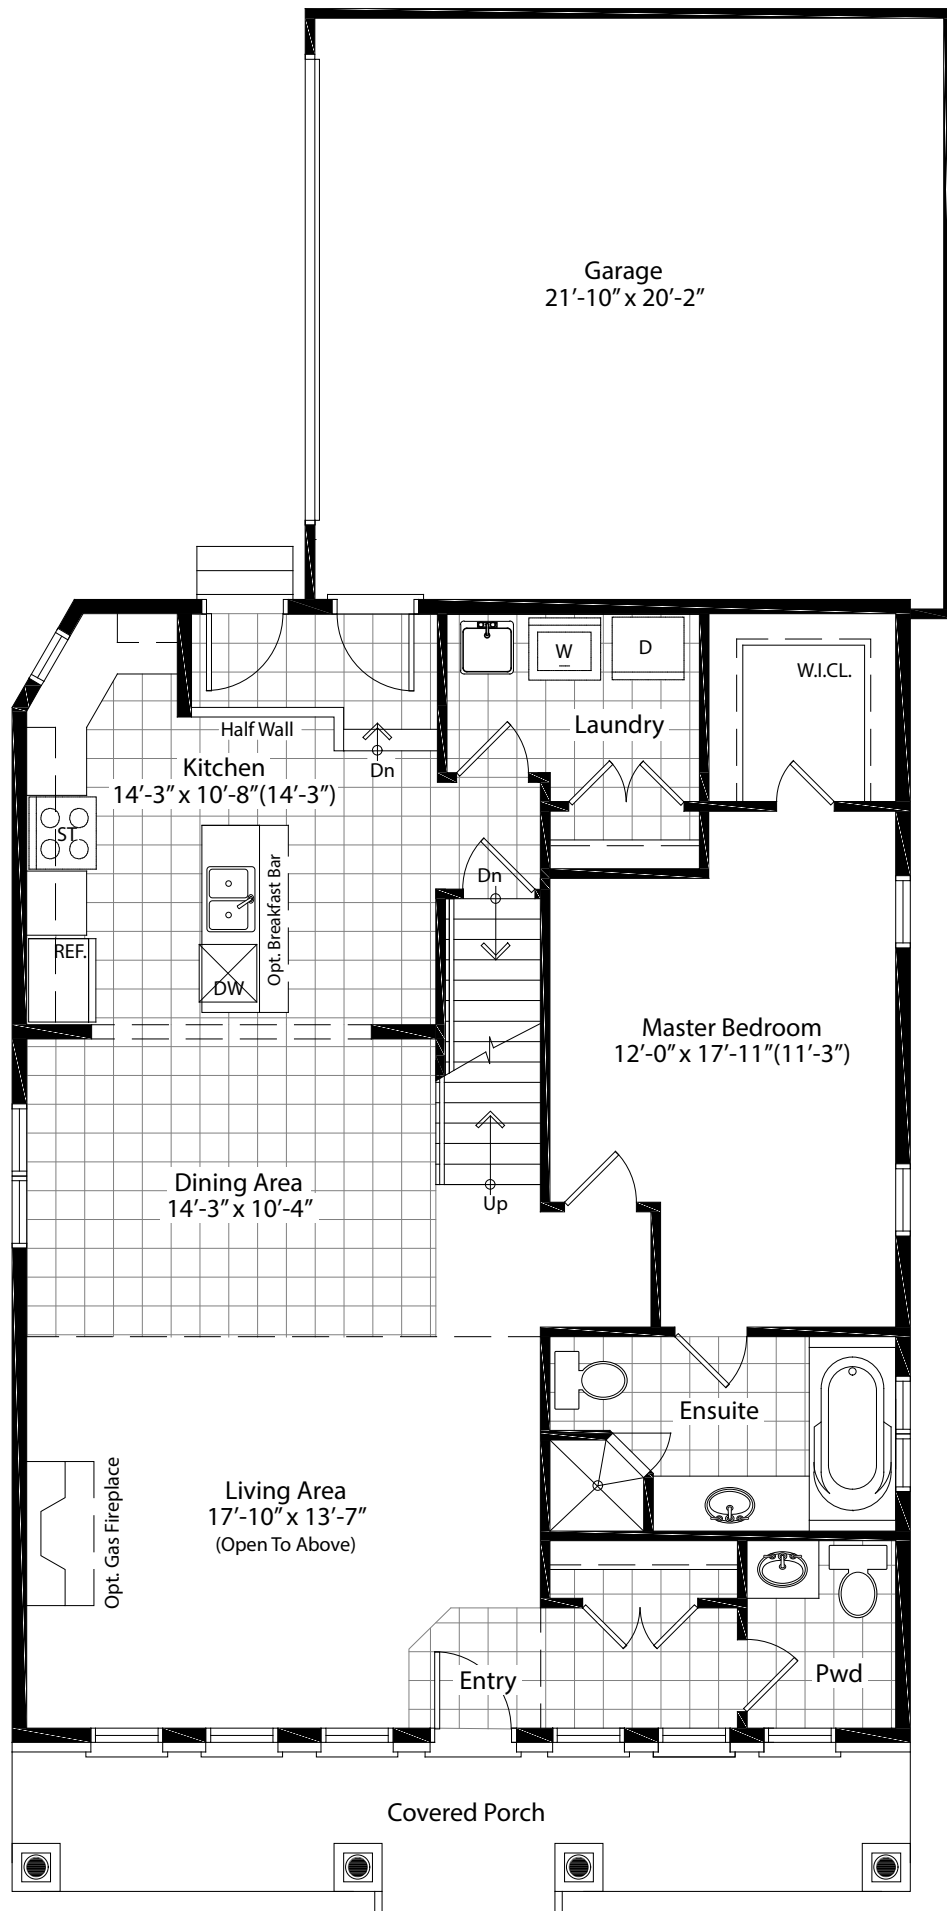

The Sanibel B • 2,202 SQFT

Main Floor

Second Floor