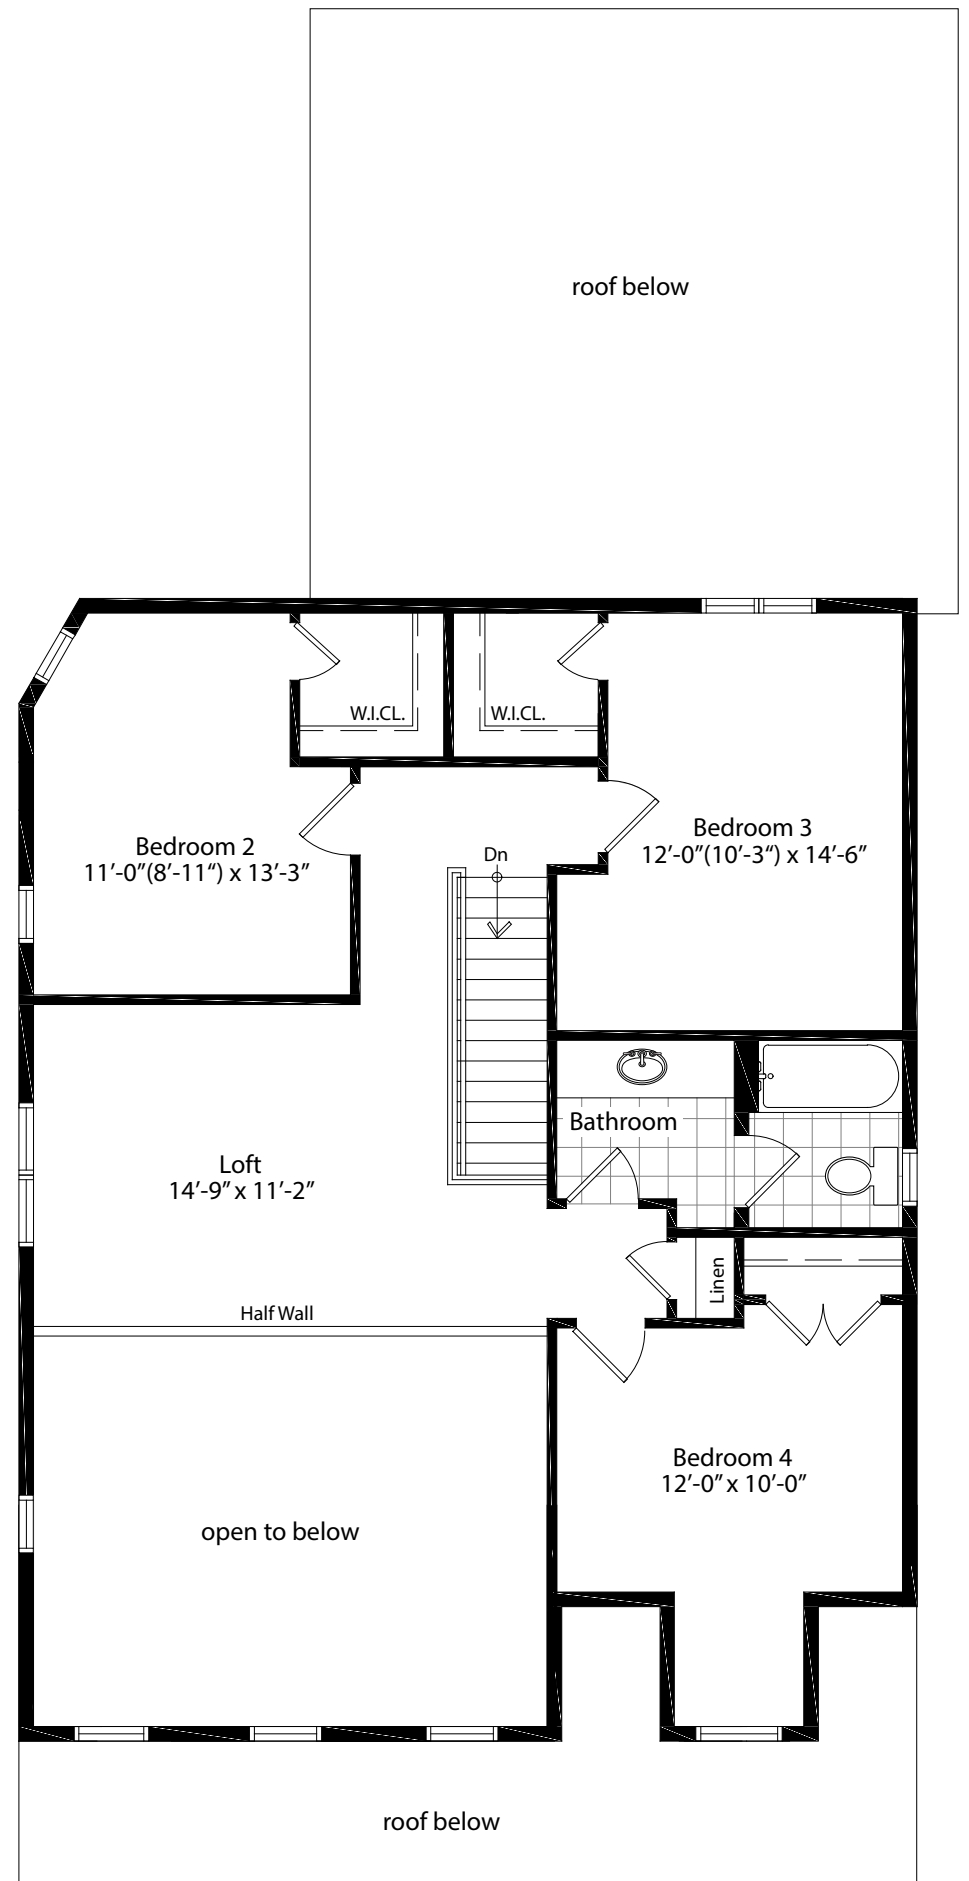

The Sanibel B • 2,202 SQFT

Main Floor

Second Floor