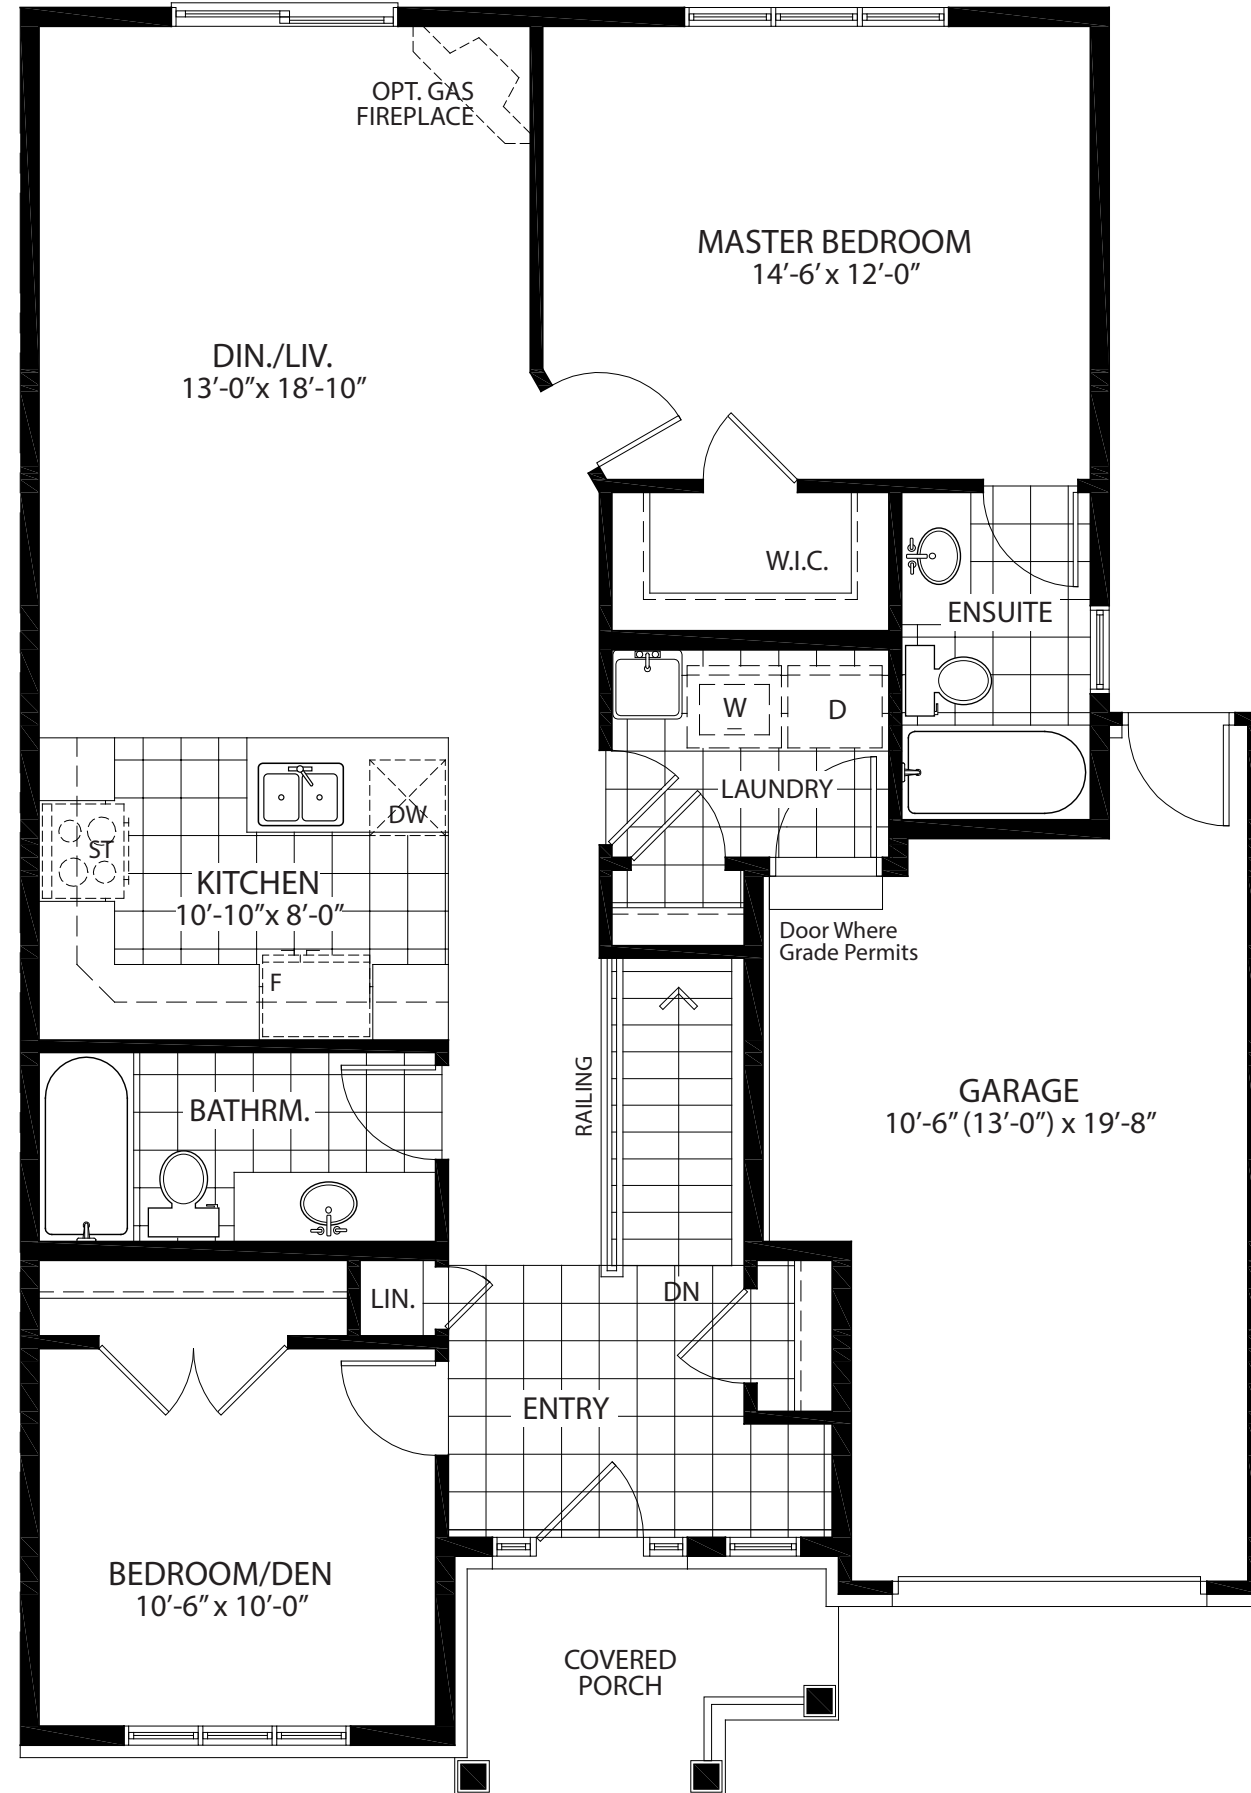

The Bar Harbour • 1,100/1,167 SQFT

& The Bar Harbour Town

Single Family
Bungalow or
Townhome
Main Floor • 1,100 sq.ft.

Single Family
Bungalow
Main Floor • 1,167 sq.ft.