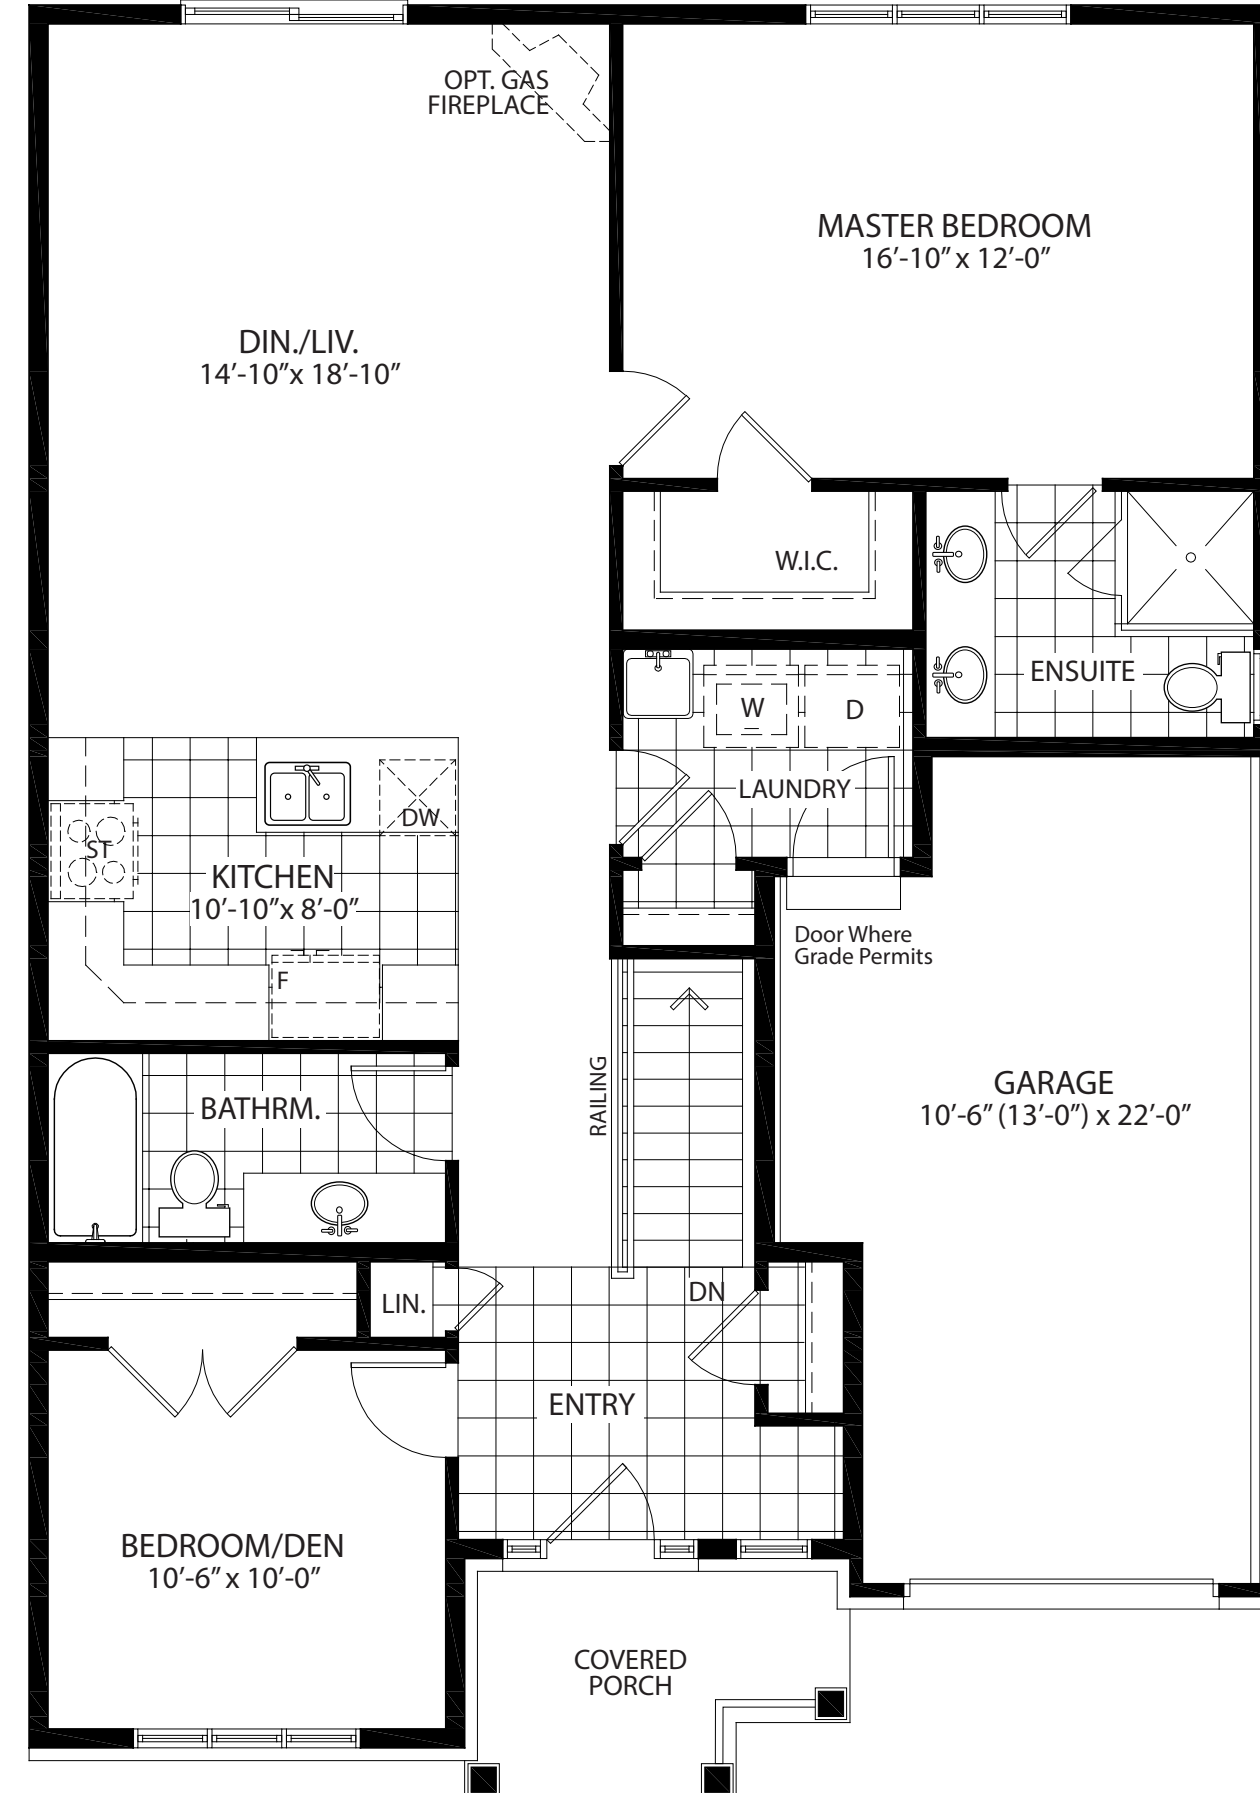

The Bar Harbour • 1,100/1,167 SQFT

& The Bar Harbour Town

Single Family
Bungalow or
Townhome
Main Floor • 1,100 sq.ft.

Single Family
Bungalow
Main Floor • 1,167 sq.ft.