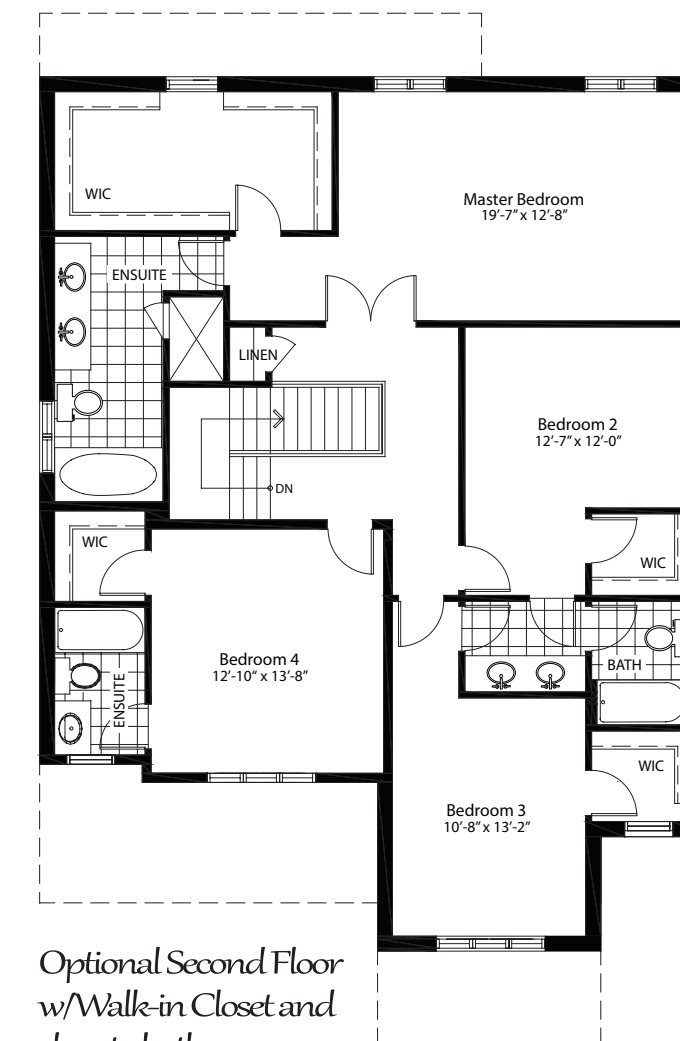

46'

The Wildflower 2,956 SQFT

All elevations are artist concept and some items may vary. Floor plans are drawn to scale. Marz Homes reserves the right to make changes. E.&OE

Optional Main Floor w/Laundry

Main Floor

Second Floor

Optional Second Floor w/Walk-in Closet and door to bathroom

*Please note:
This will be the second floor layout when choosing optional main floor with laundry.