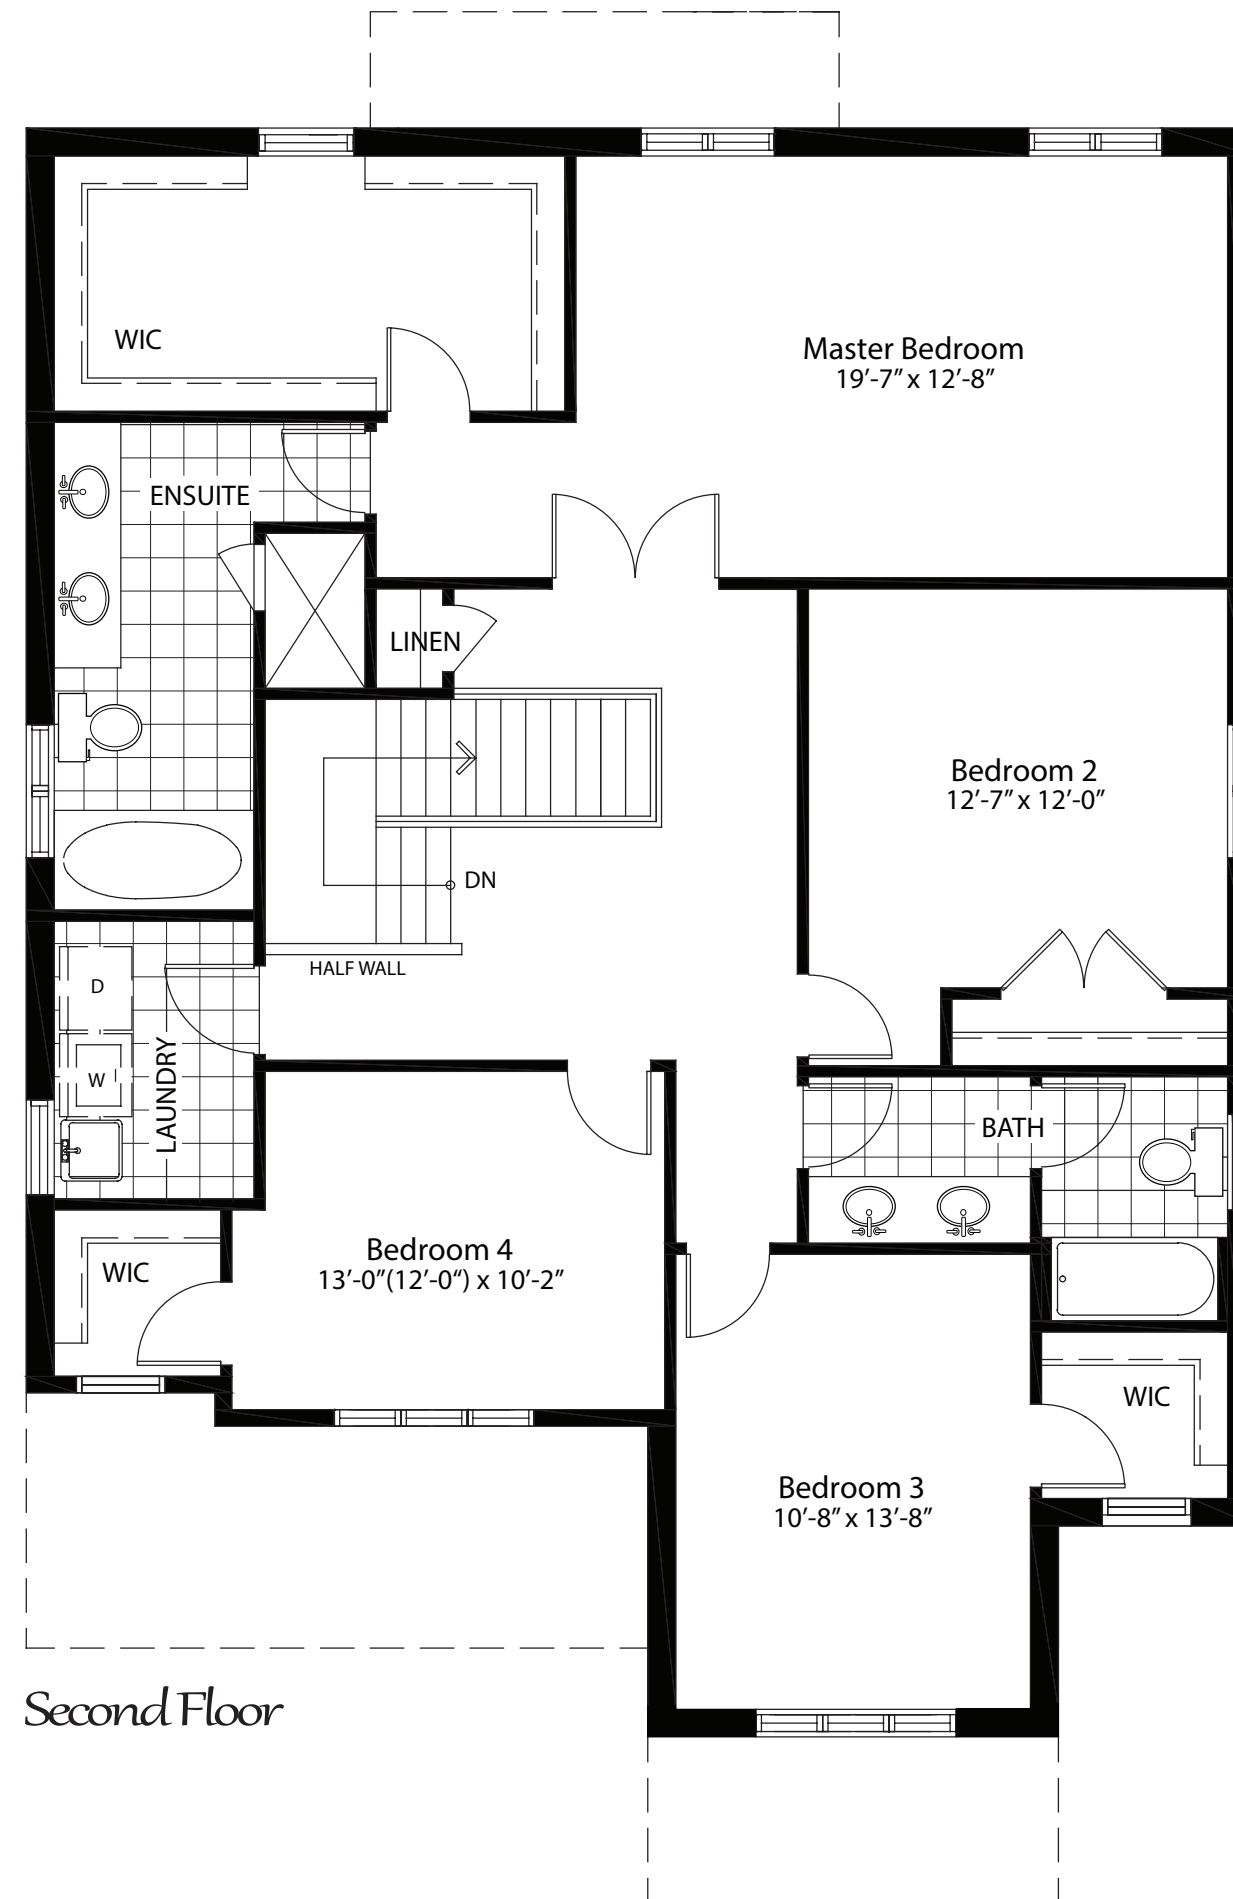

46'

The Wildflower 2,956 SQFT

All elevations are artist concept and some items may vary. Floor plans are drawn to scale. Marz Homes reserves the right to make changes. E.&OE

Optional Main Floor w/Laundry

Main Floor

Second Floor

Optional Second Floor w/Walk-in Closet and door to bathroom

*Please note:
This will be the second floor layout when choosing optional main floor with laundry.