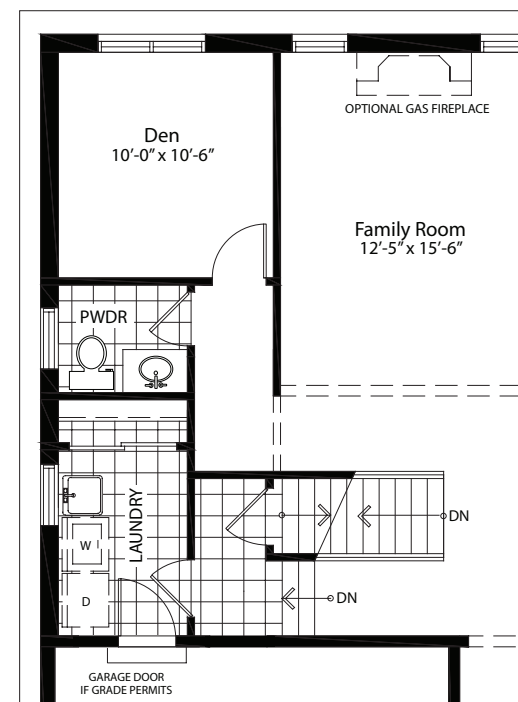

46'

The Wildflower 2,956 SQFT

All elevations are artist concept and some items may vary. Floor plans are drawn to scale. Marz Homes reserves the right to make changes. E.&OE

Optional Main Floor w/Laundry

Main Floor

Second Floor

Optional Second Floor w/Walk-in Closet and door to bathroom

*Please note:
This will be the second floor layout when choosing optional main floor with laundry.