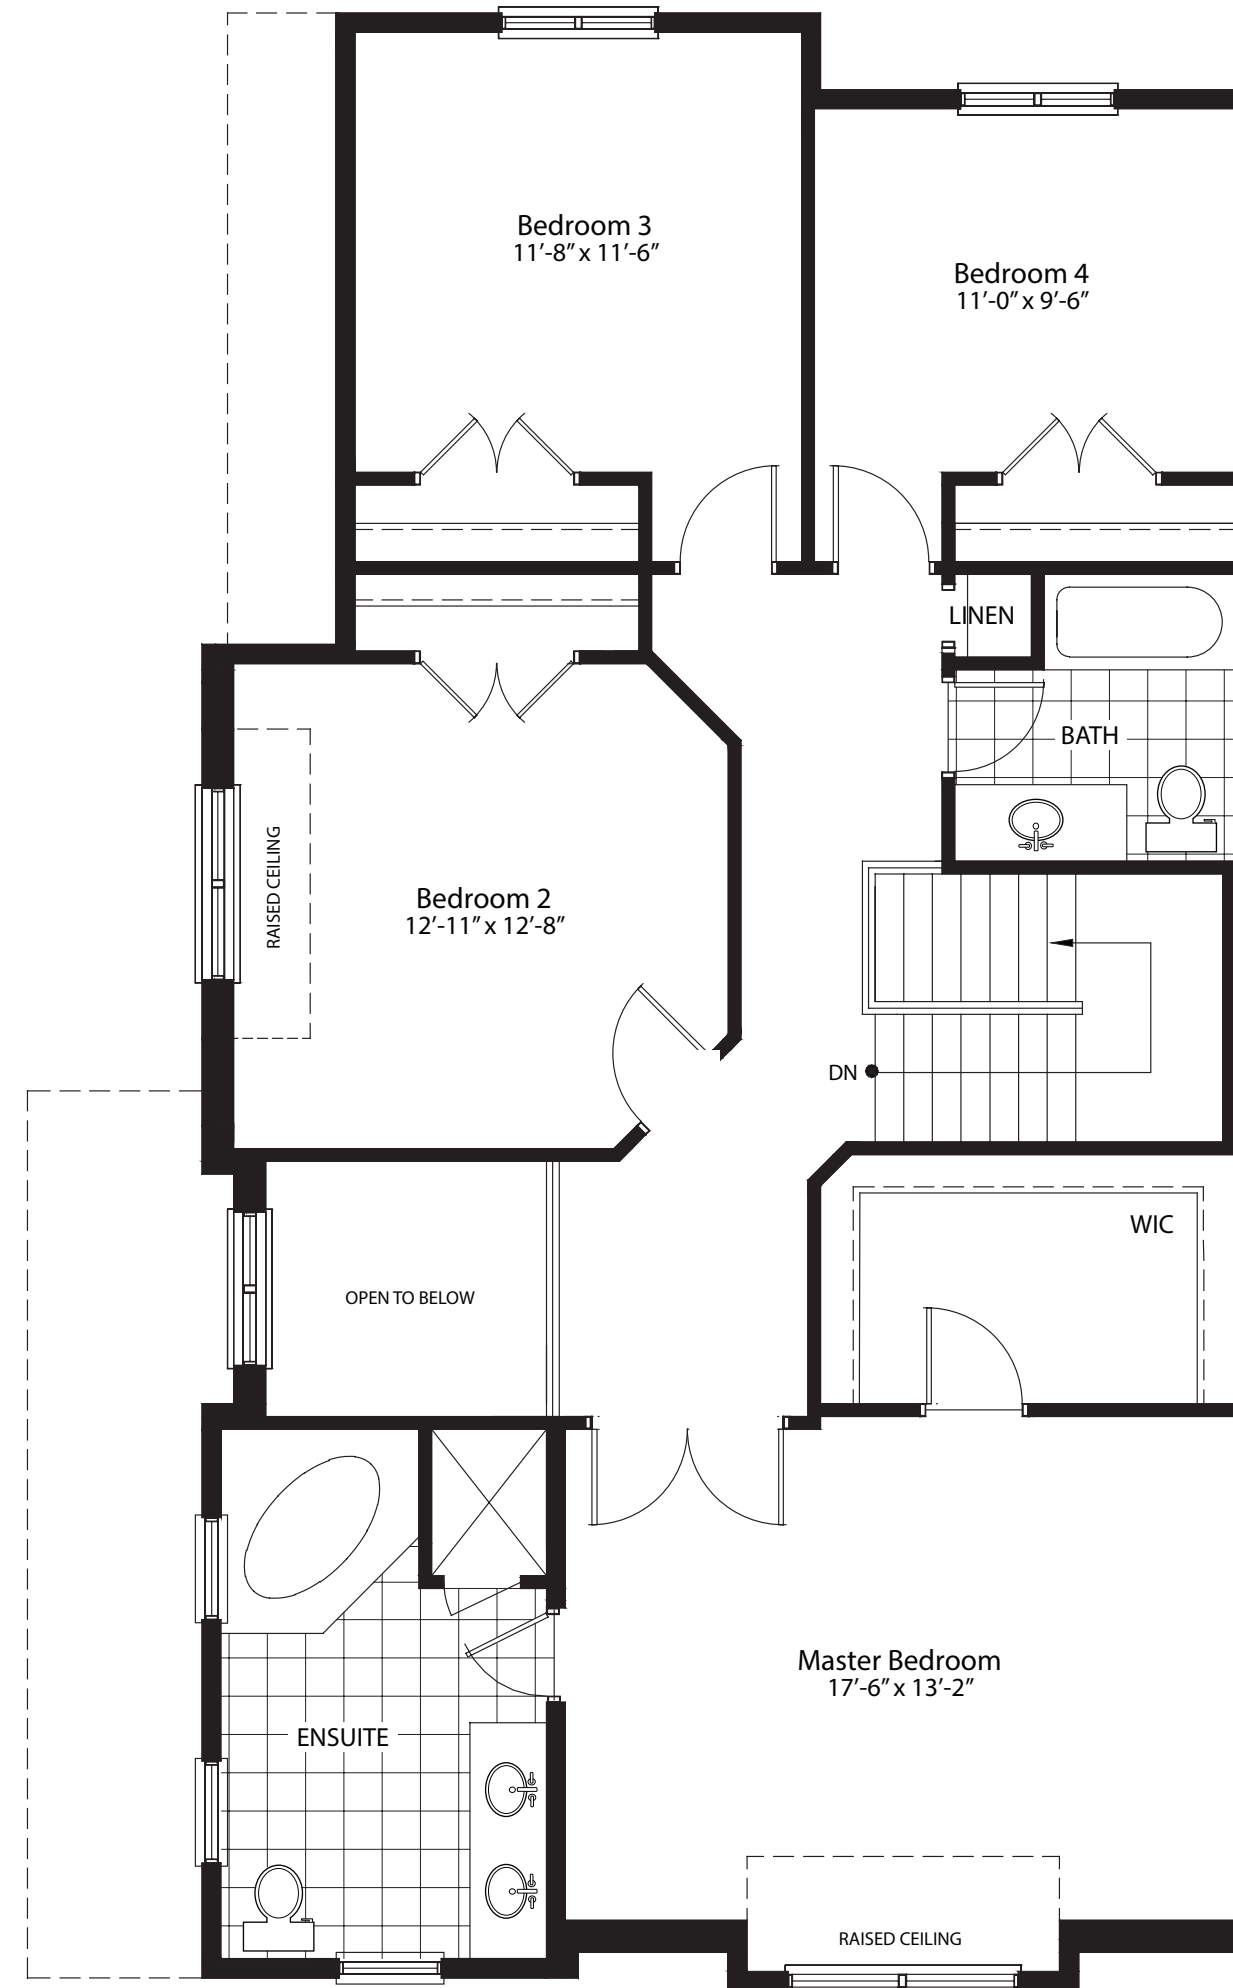

40'

The Willowbrook 2,279 SQFT

All elevations are artist concept and some items may vary. Floor plans are drawn to scale. Marz Homes reserves the right to make changes. E.&OE

Main Floor

Second Floor